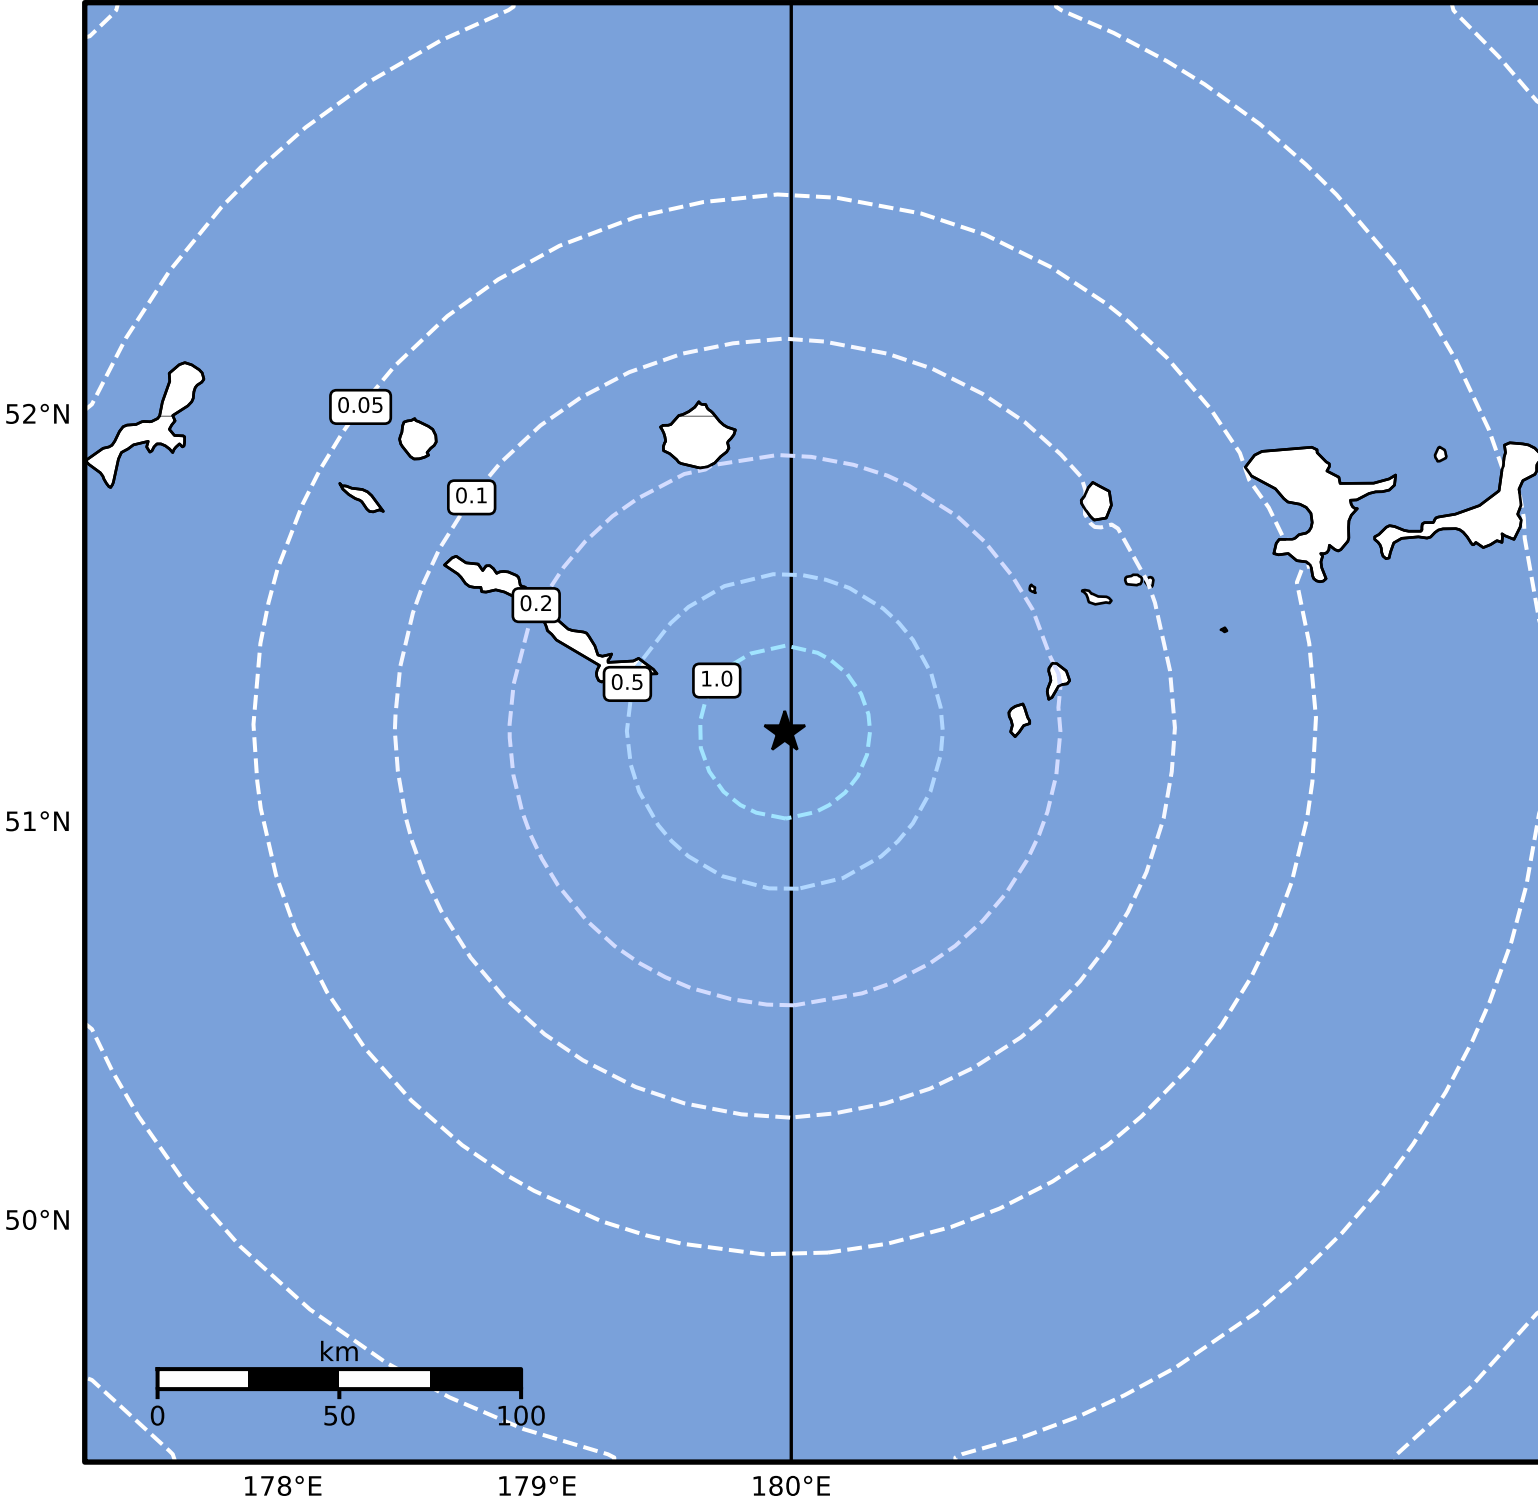

0.3 Second Peak Spectral Acceleration Map Alaska Earthquake Center
 ShakeMap: 76 km (47 miles) ESE of Amchitka
 Apr 24, 2024 21:26:05 UTC M4.3 N51.23 E179.98 Depth: 25.7km ID:ak0245ajglj9

SA(0.3) (%g)	0.1	0.2	0.5	1	2	5	10	20	50	100	200

Scale based on Worden et al. (2012)

Version 2: Processed 2024-04-24T21:53:24Z

△ Seismic Instrument ○ Reported Intensity

★ Epicenter