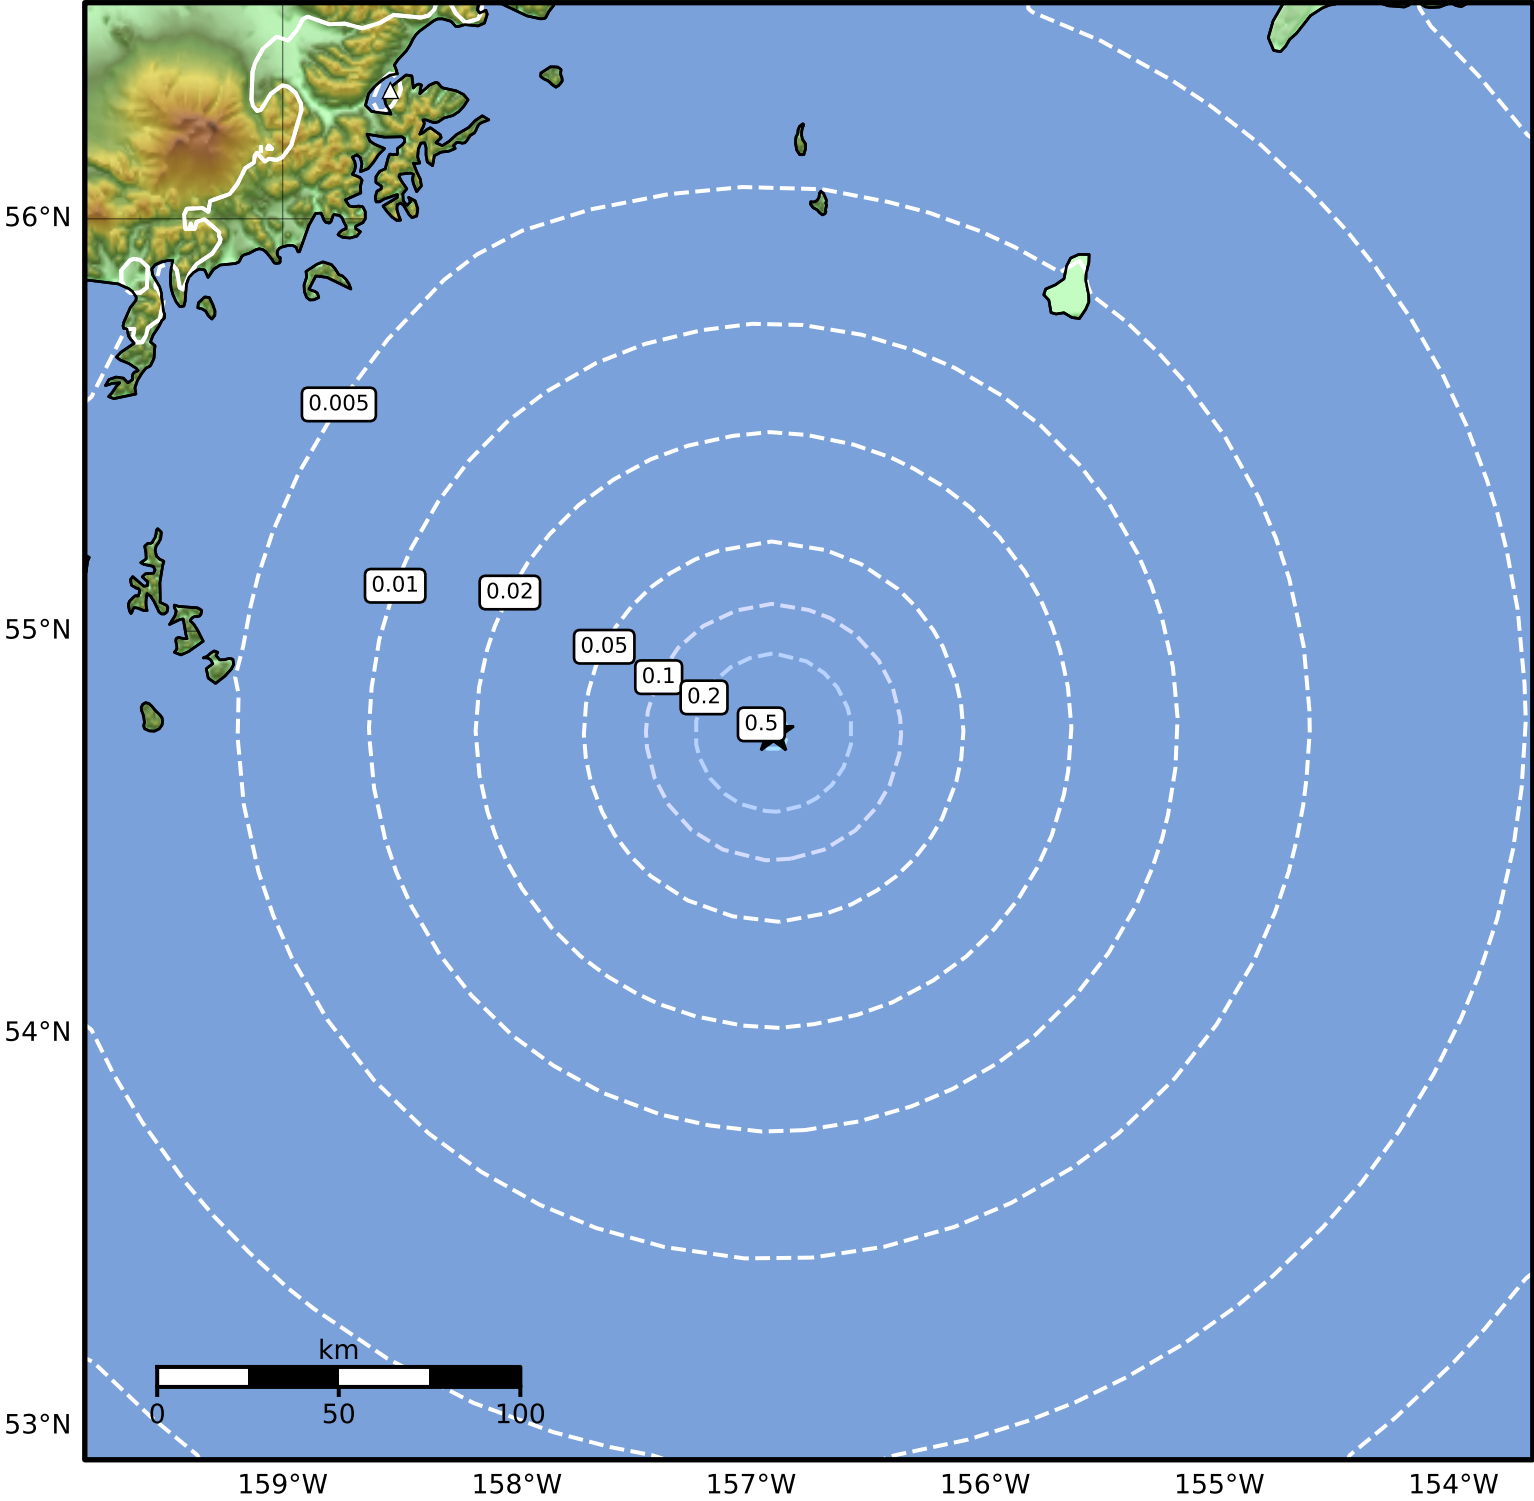

Peak Ground Acceleration Map Alaska Earthquake Center  
ShakeMap: 191 km (119 miles) SE of Perryville  
Apr 27, 2024 22:44:53 UTC M3.5 N54.75 W156.90 Depth: 17.2km ID:ak0245fis0yg

PGA (%g)	0.1	0.2	0.5	1	2	5	10	20	50	100	200
----------	-----	-----	-----	---	---	---	----	----	----	-----	-----

Scale based on Worden et al. (2012) Version 1: Processed 2024-04-28T07:29:58Z  
△ Seismic Instrument ○ Reported Intensity ★ Epicenter