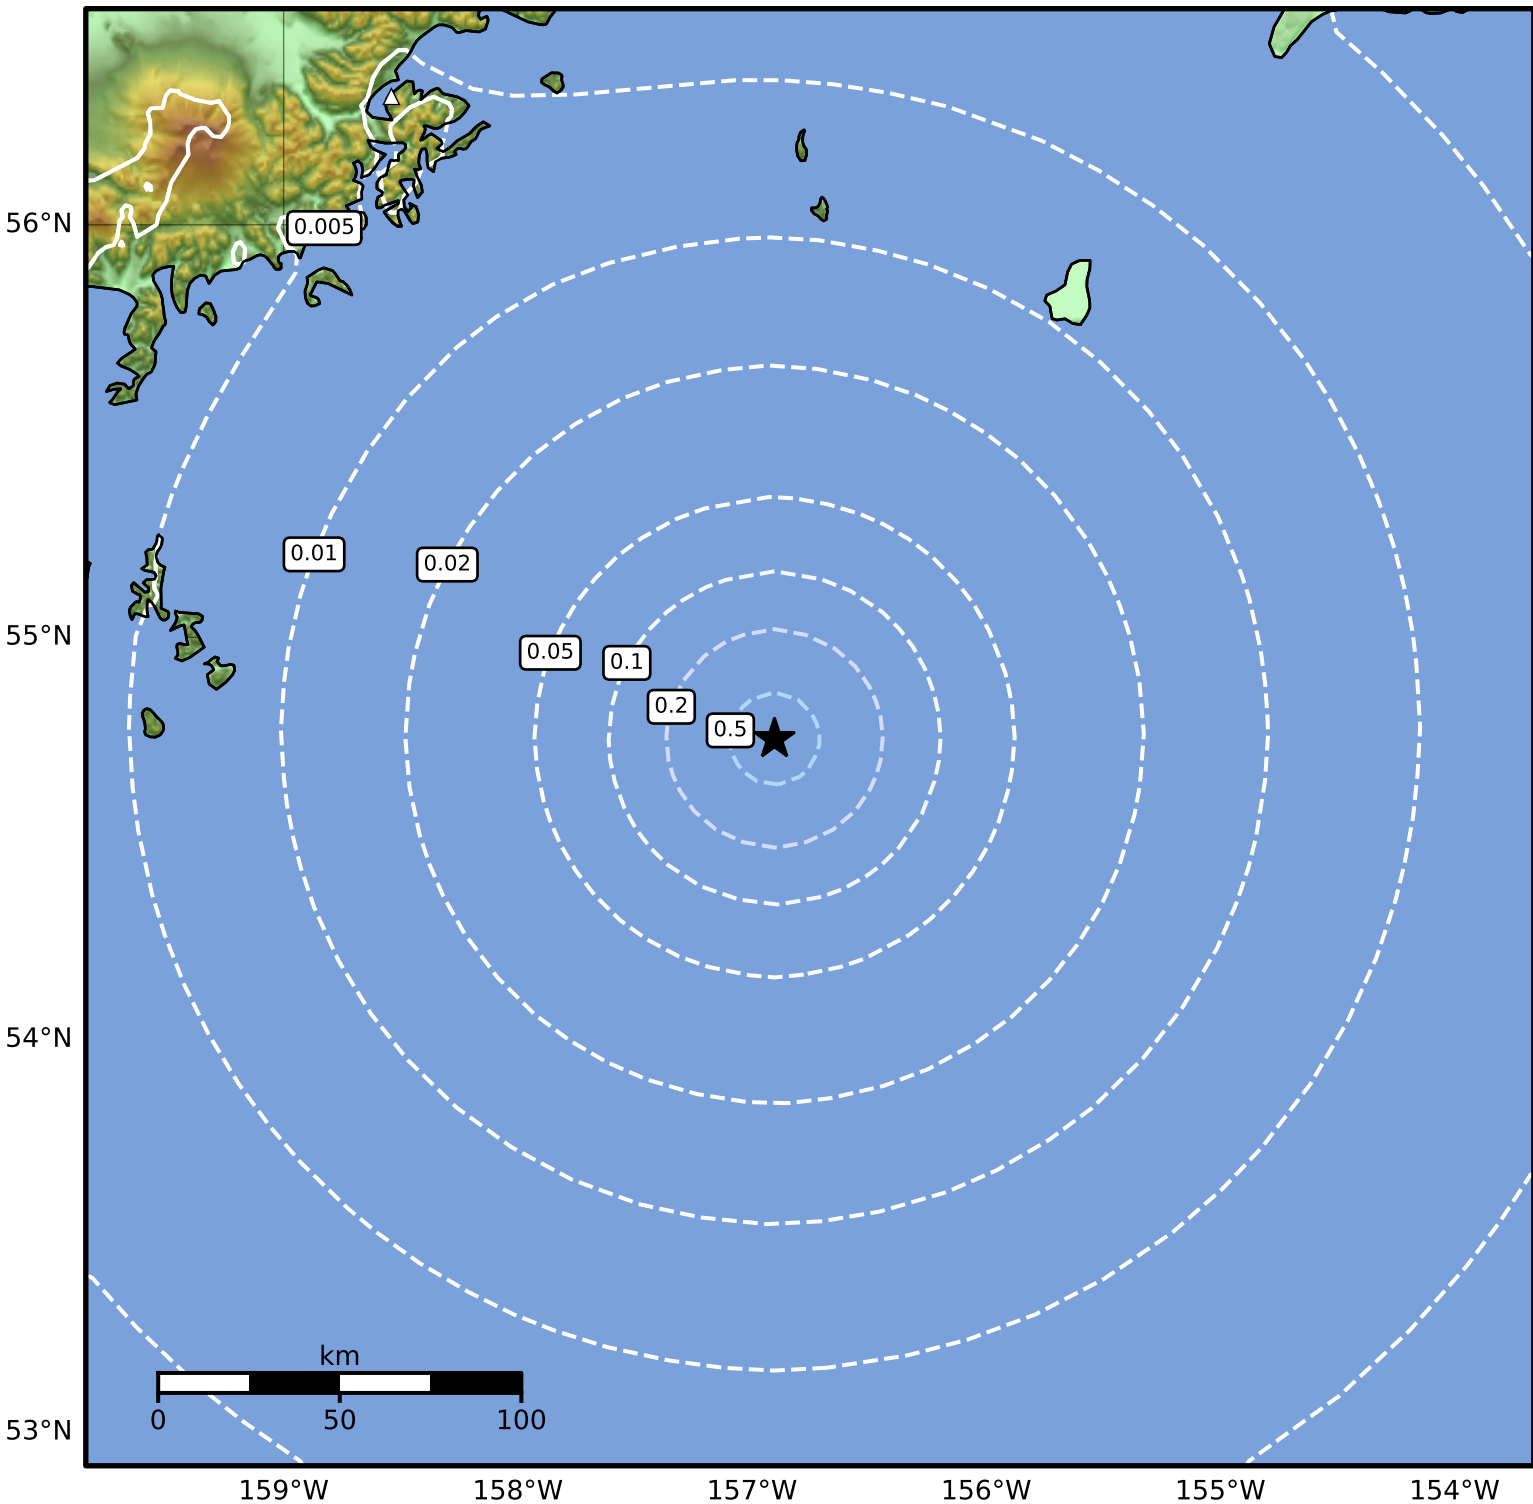

0.3 Second Peak Spectral Acceleration Map Alaska Earthquake Center
 ShakeMap: 191 km (119 miles) SE of Perryville
 Apr 27, 2024 22:44:53 UTC M3.5 N54.75 W156.90 Depth: 17.2km ID:ak0245fis0yg

SA(0.3) (%g)	0.1	0.2	0.5	1	2	5	10	20	50	100	200
---------------------	------------	------------	------------	----------	----------	----------	-----------	-----------	-----------	------------	------------

Scale based on Worden et al. (2012)

Version 1: Processed 2024-04-28T07:29:58Z

△ Seismic Instrument ○ Reported Intensity

★ Epicenter