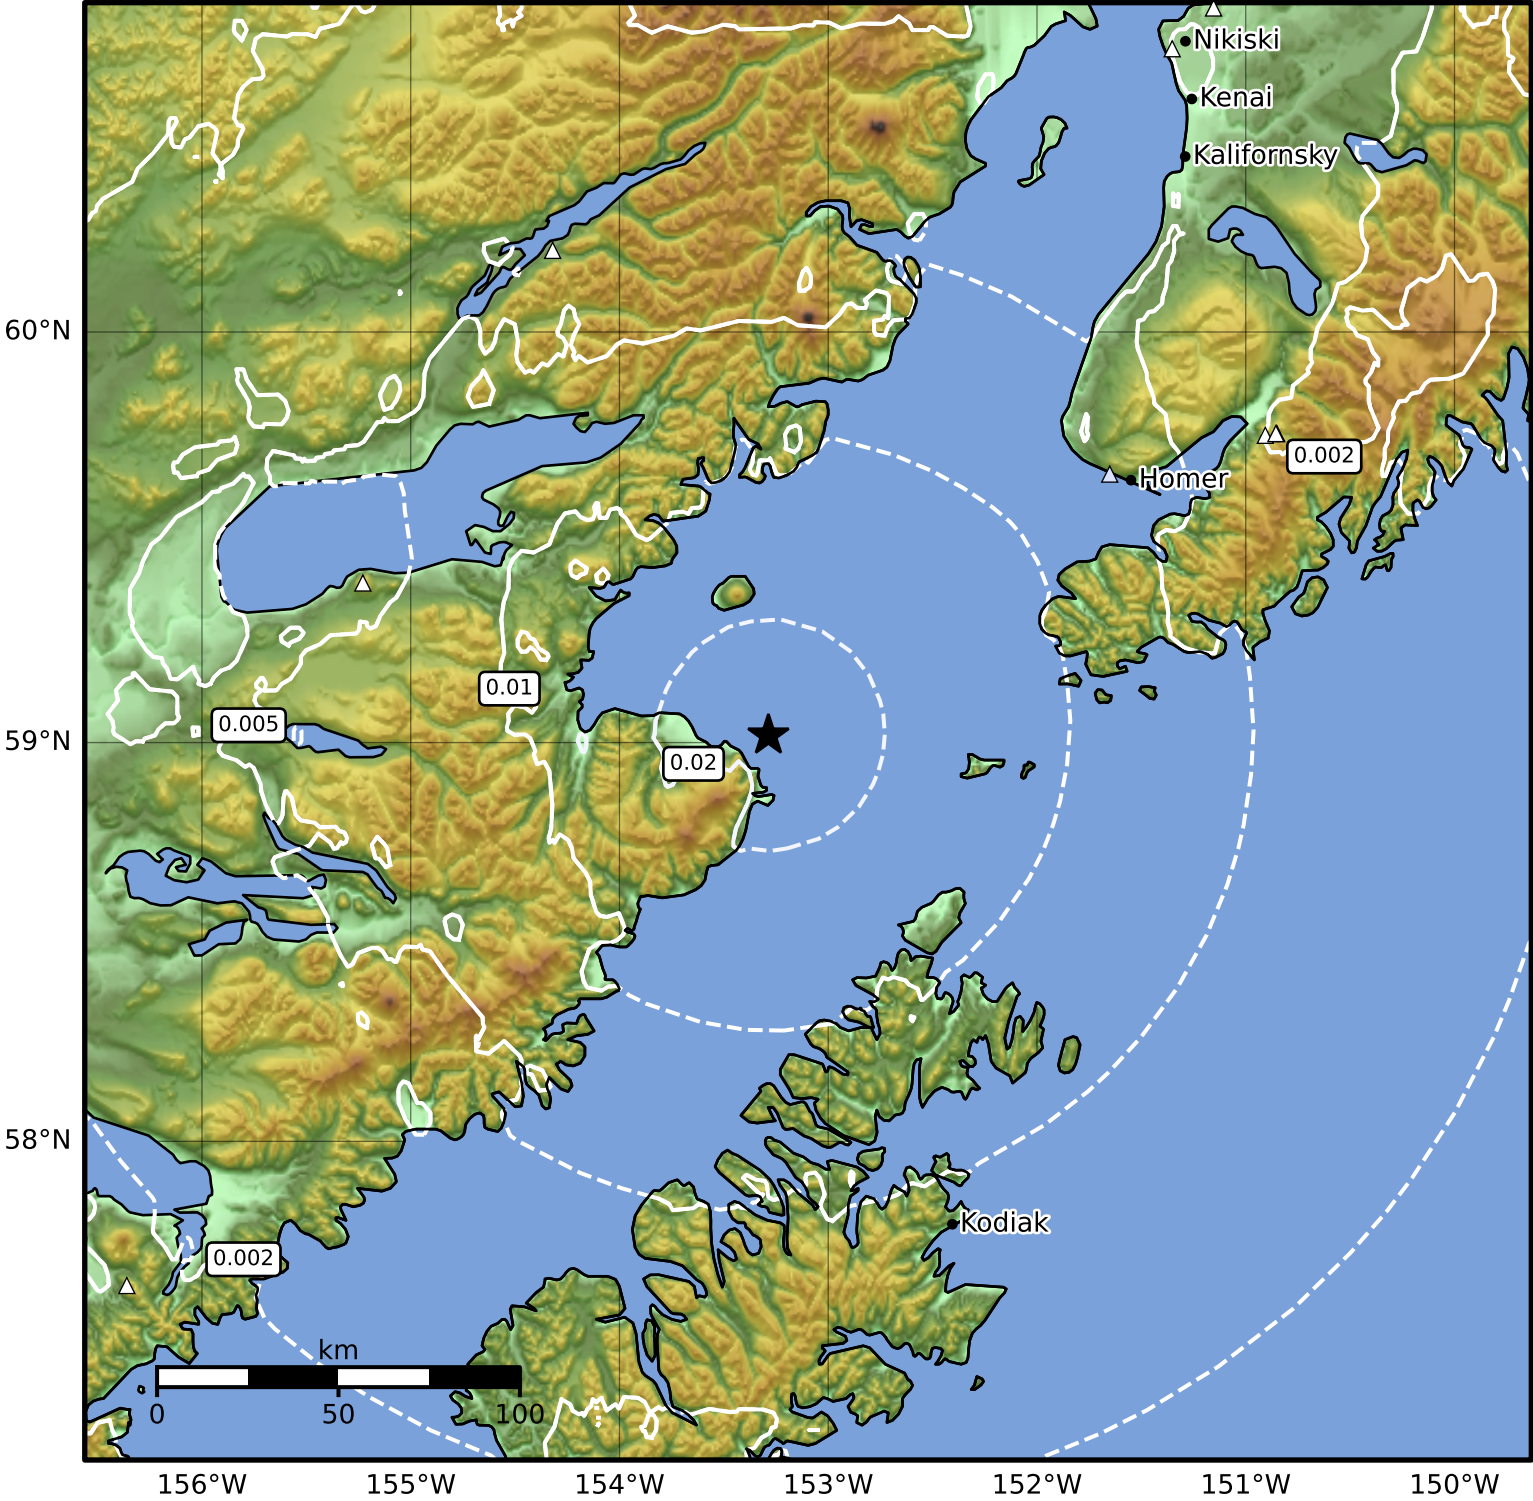

1.0 Second Peak Spectral Acceleration Map Alaska Earthquake Center
 ShakeMap: 86 km (53 miles) WSW of Nanwalek
 Apr 28, 2024 04:50:51 UTC M3.5 N59.02 W153.29 Depth: 67.5km ID:ak0245gvmuw2

| | | | | | | | | | | | |
|---------------------|------------|------------|------------|----------|----------|----------|-----------|-----------|-----------|------------|------------|
| SA(1.0) (%g) | 0.1 | 0.2 | 0.5 | 1 | 2 | 5 | 10 | 20 | 50 | 100 | 200 |
|---------------------|------------|------------|------------|----------|----------|----------|-----------|-----------|-----------|------------|------------|

Scale based on Worden et al. (2012)

Version 1: Processed 2024-04-28T05:31:29Z

△ Seismic Instrument ○ Reported Intensity ★ Epicenter