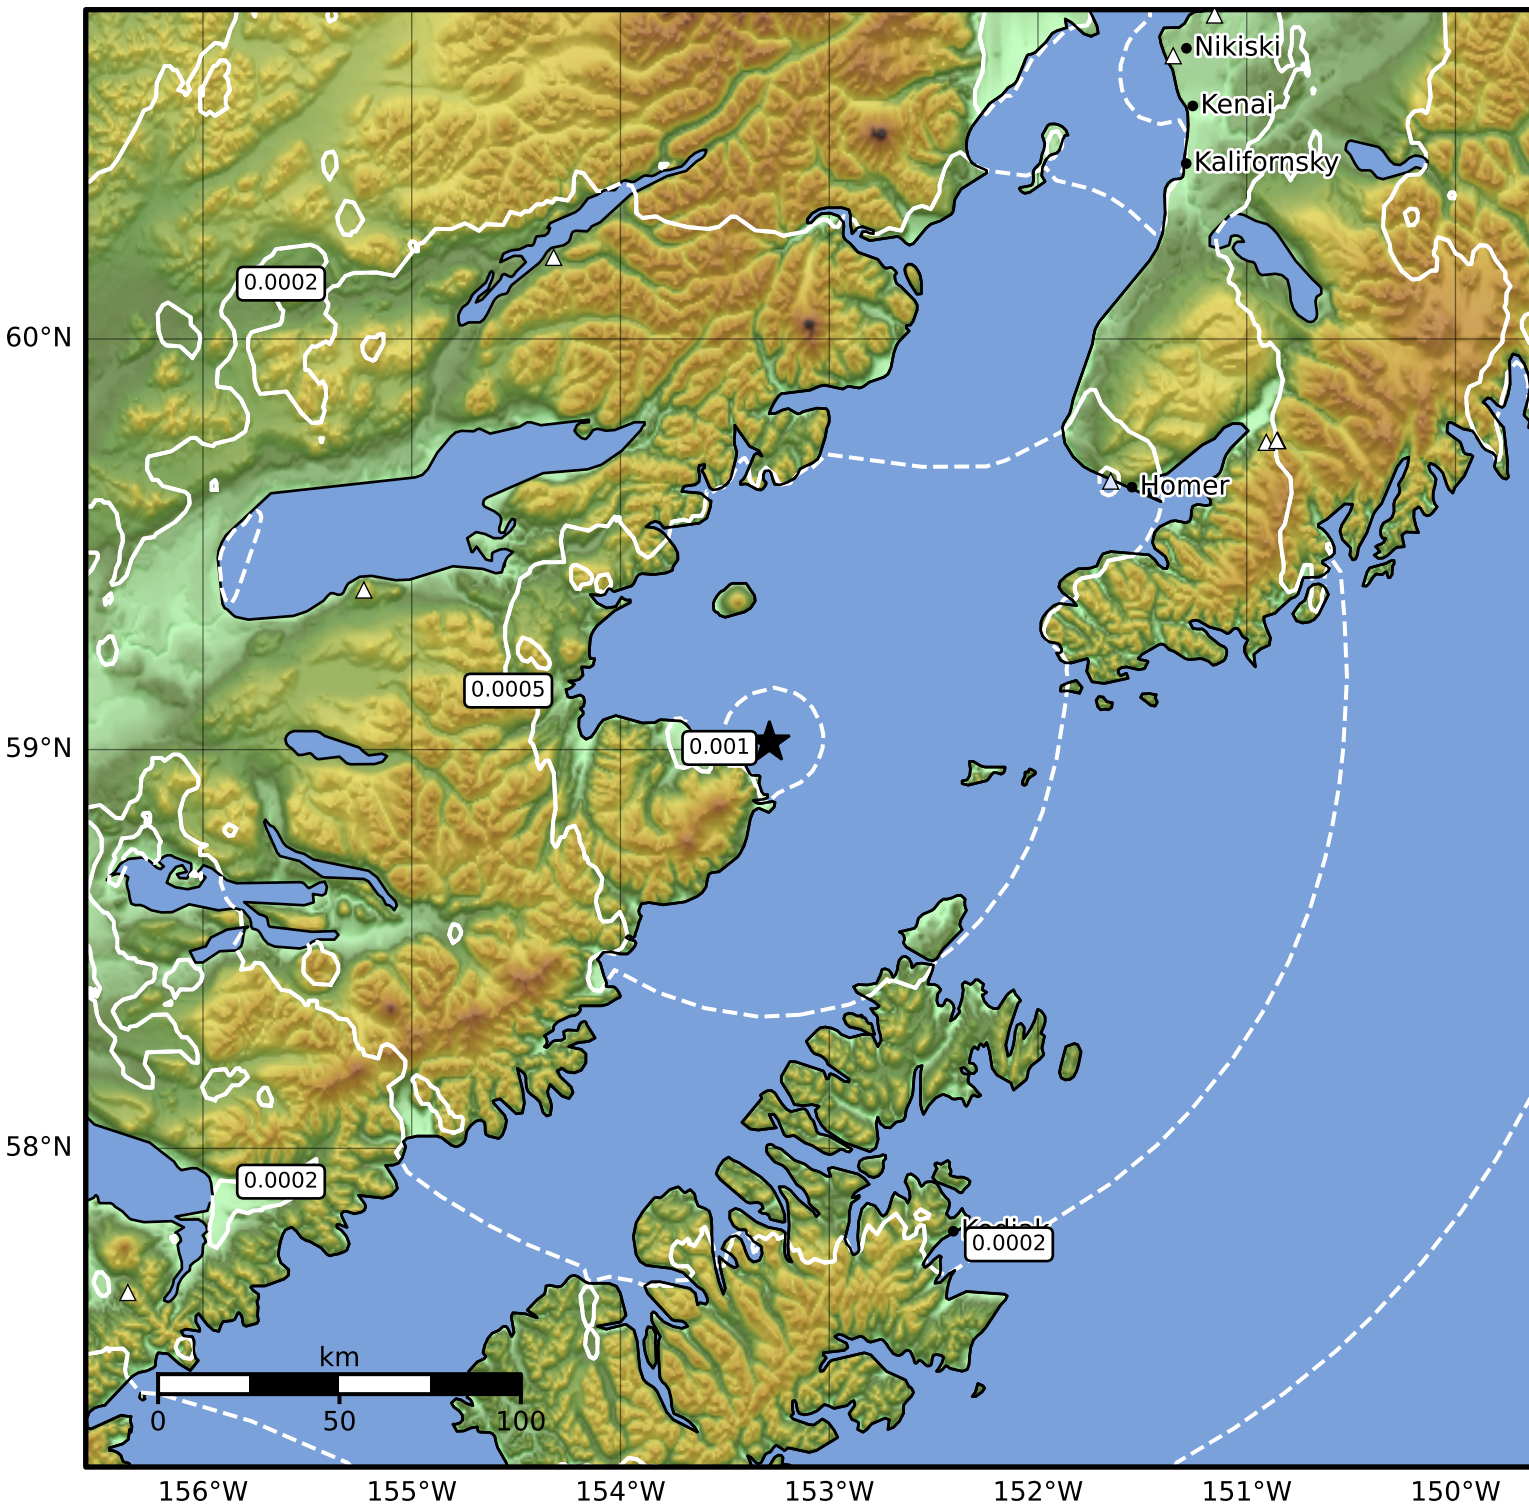

3.0 Second Peak Spectral Acceleration Map Alaska Earthquake Center  
 ShakeMap: 86 km (53 miles) WSW of Nanwalek  
 Apr 28, 2024 04:50:51 UTC M3.5 N59.02 W153.29 Depth: 67.5km ID:ak0245gvmuw2

Scale based on Worden et al. (2012)

Version 1: Processed 2024-04-28T05:31:29Z

△ Seismic Instrument ○ Reported Intensity

★ Epicenter