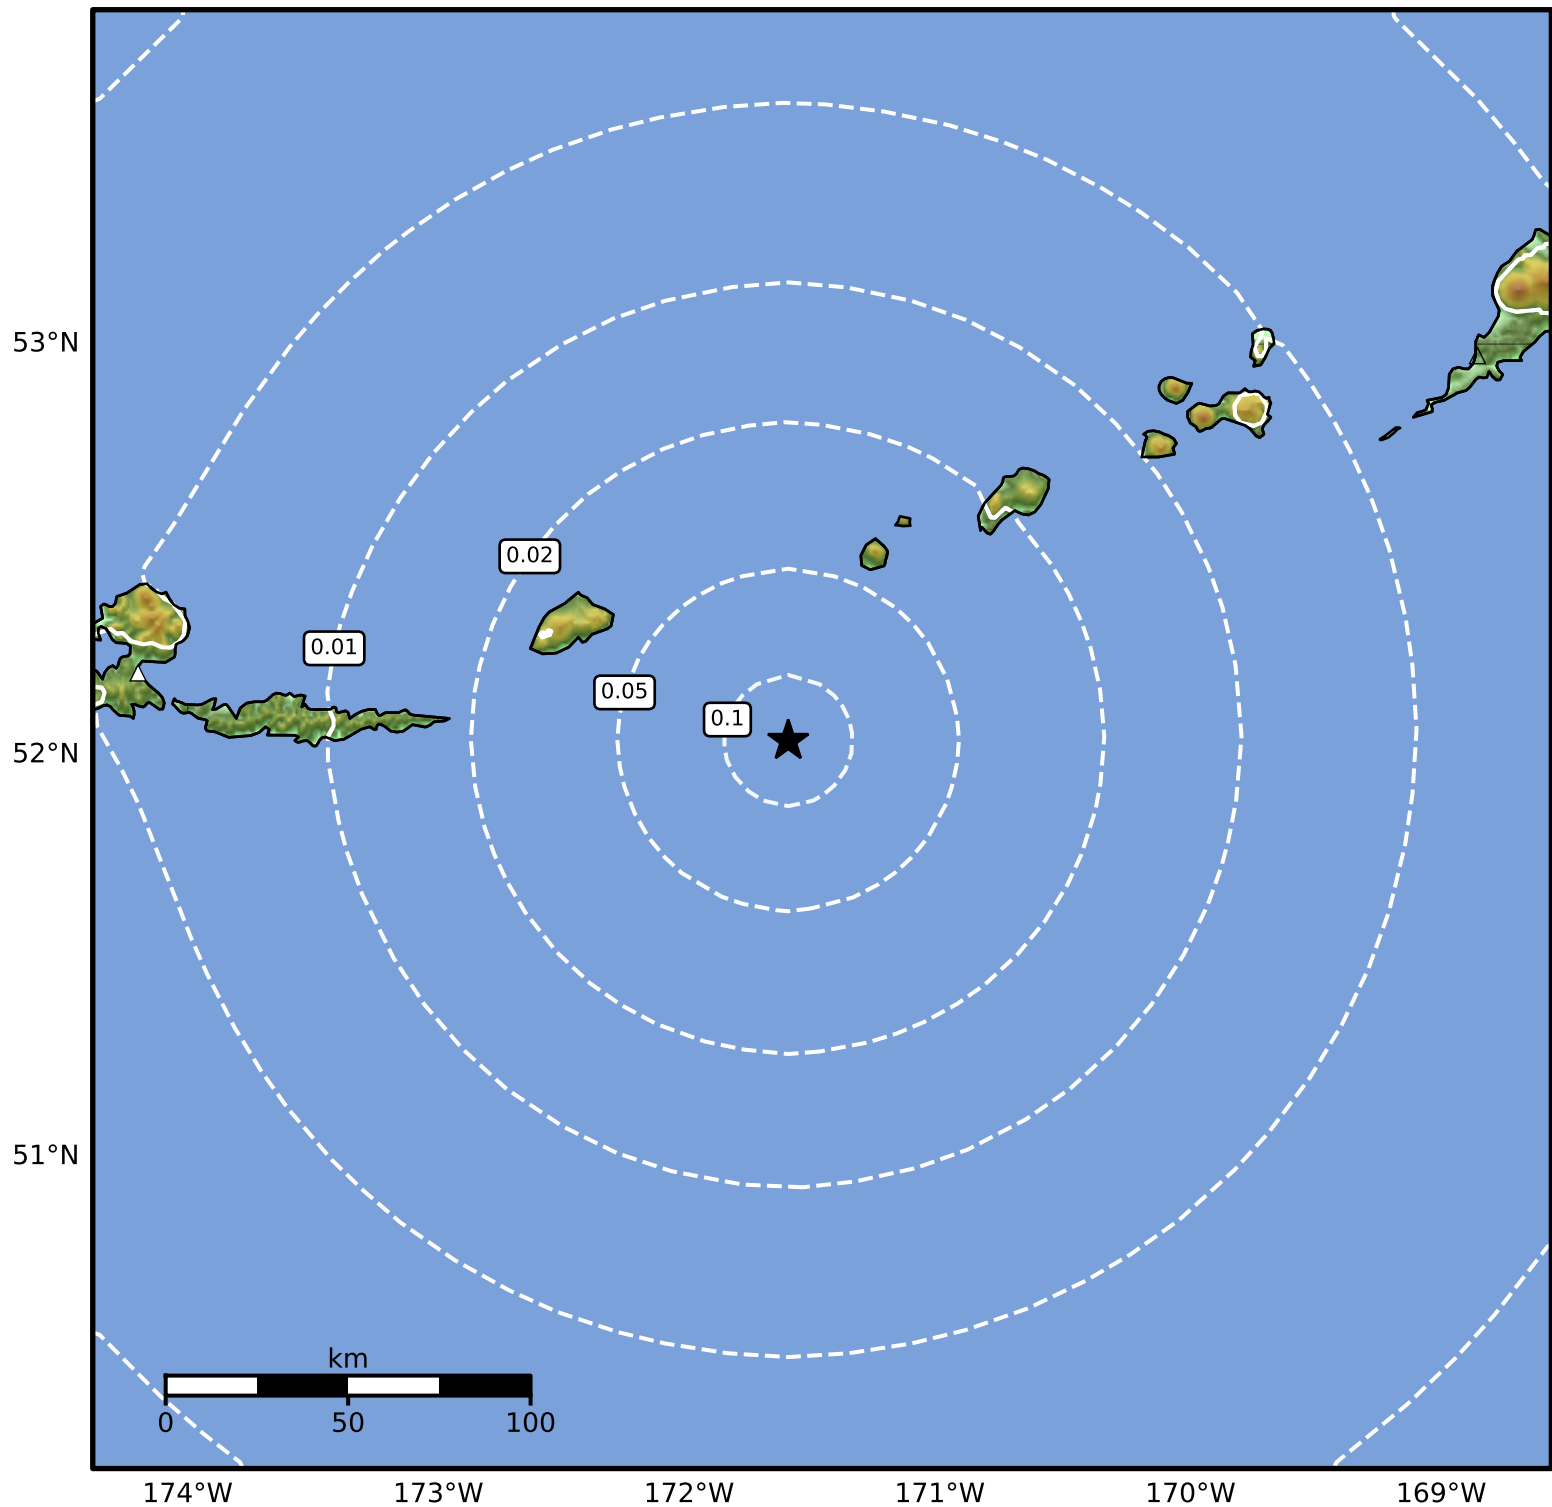

0.3 Second Peak Spectral Acceleration Map Alaska Earthquake Center  
 ShakeMap: 44 km (27 miles) SE of Amukta Pass  
 Apr 30, 2024 22:23:33 UTC M3.5 N52.04 W171.60 Depth: 41.3km ID:ak0245kh9iub

SA(0.3) (%g)	0.1	0.2	0.5	1	2	5	10	20	50	100	200
--------------	-----	-----	-----	---	---	---	----	----	----	-----	-----

Scale based on Worden et al. (2012)

Version 2: Processed 2024-04-30T23:56:13Z

△ Seismic Instrument ○ Reported Intensity

★ Epicenter