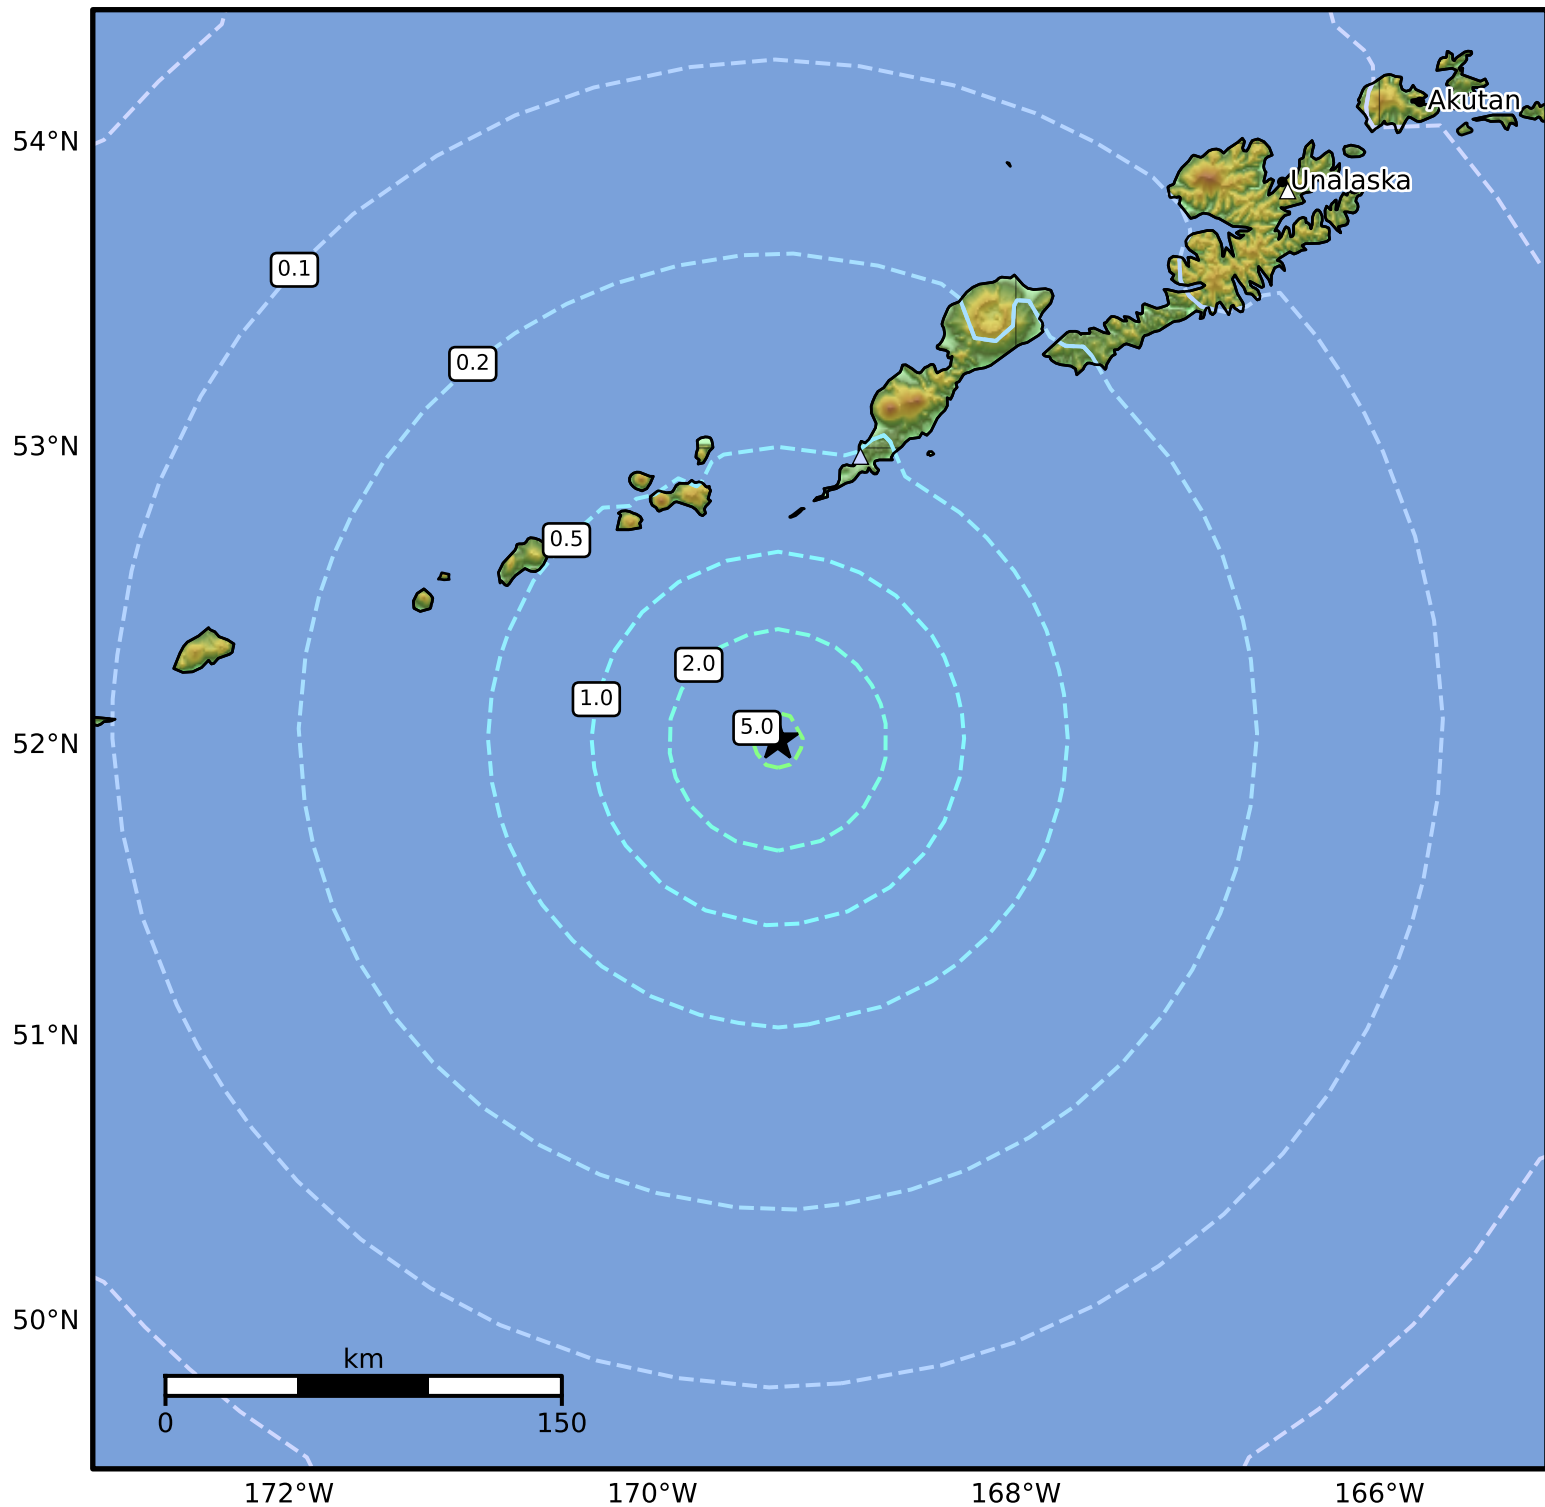

Peak Ground Velocity Map Alaska Earthquake Center
 ShakeMap: 106 km (66 miles) SSW of Nikolski
 May 02, 2024 06:58:01 UTC M5.5 N52.02 W169.31 Depth: 25.7km ID:ak0245nj0qce

PGV (cm/s)	0.1	0.2	0.5	1	2	5	10	20	50	100	200
------------	-----	-----	-----	---	---	---	----	----	----	-----	-----

Scale based on Worden et al. (2012)

Version 4: Processed 2024-05-02T08:50:52Z

△ Seismic Instrument ○ Reported Intensity

★ Epicenter