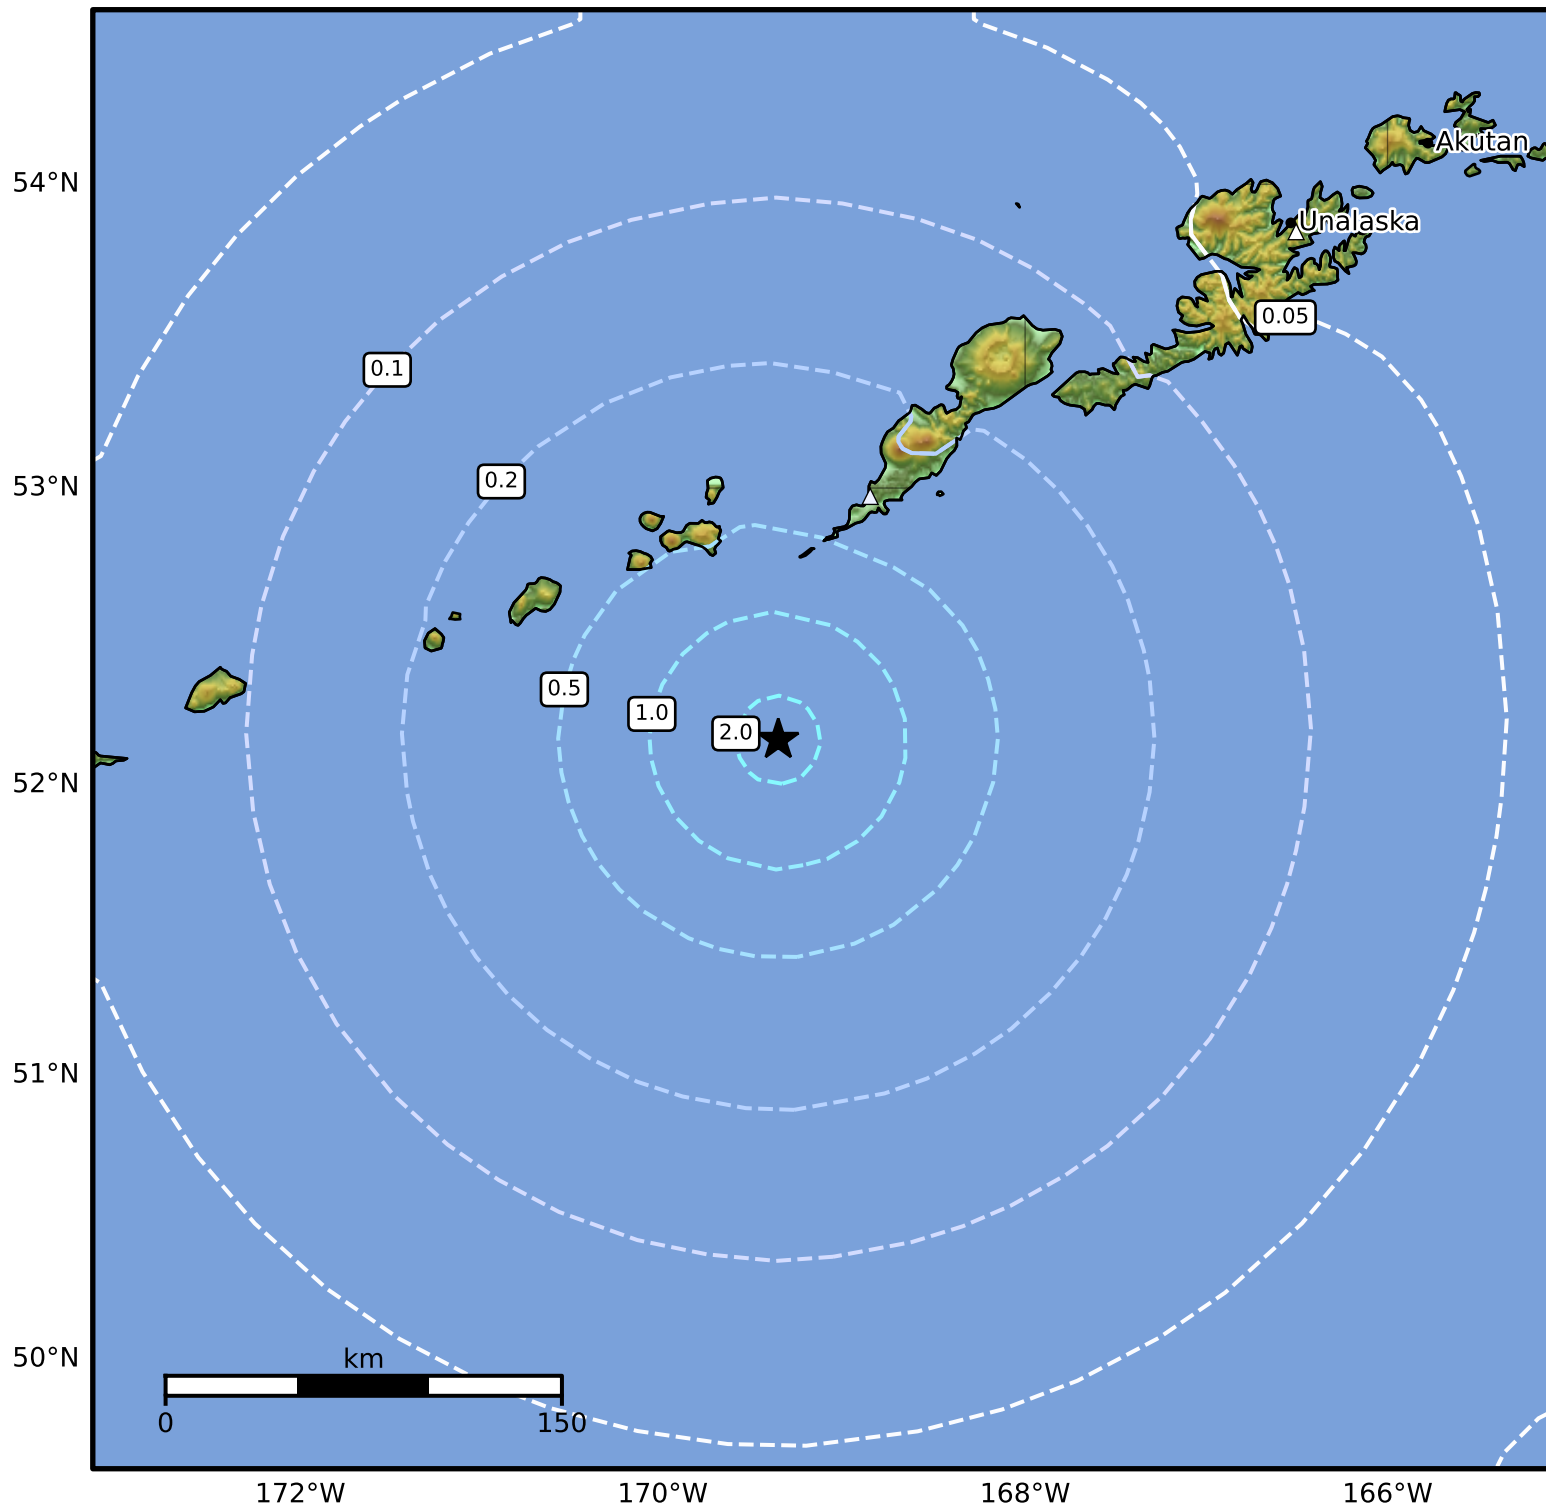

Peak Ground Acceleration Map Alaska Earthquake Center  
ShakeMap: 93 km (58 miles) SSW of Nikolski  
May 02, 2024 07:01:52 UTC M5.1 N52.15 W169.36 Depth: 37.2km ID:ak0245nja1xe

PGA (%g)	0.1	0.2	0.5	1	2	5	10	20	50	100	200
----------	-----	-----	-----	---	---	---	----	----	----	-----	-----

Scale based on Worden et al. (2012)

Version 4: Processed 2024-05-02T09:06:11Z

△ Seismic Instrument ○ Reported Intensity

★ Epicenter