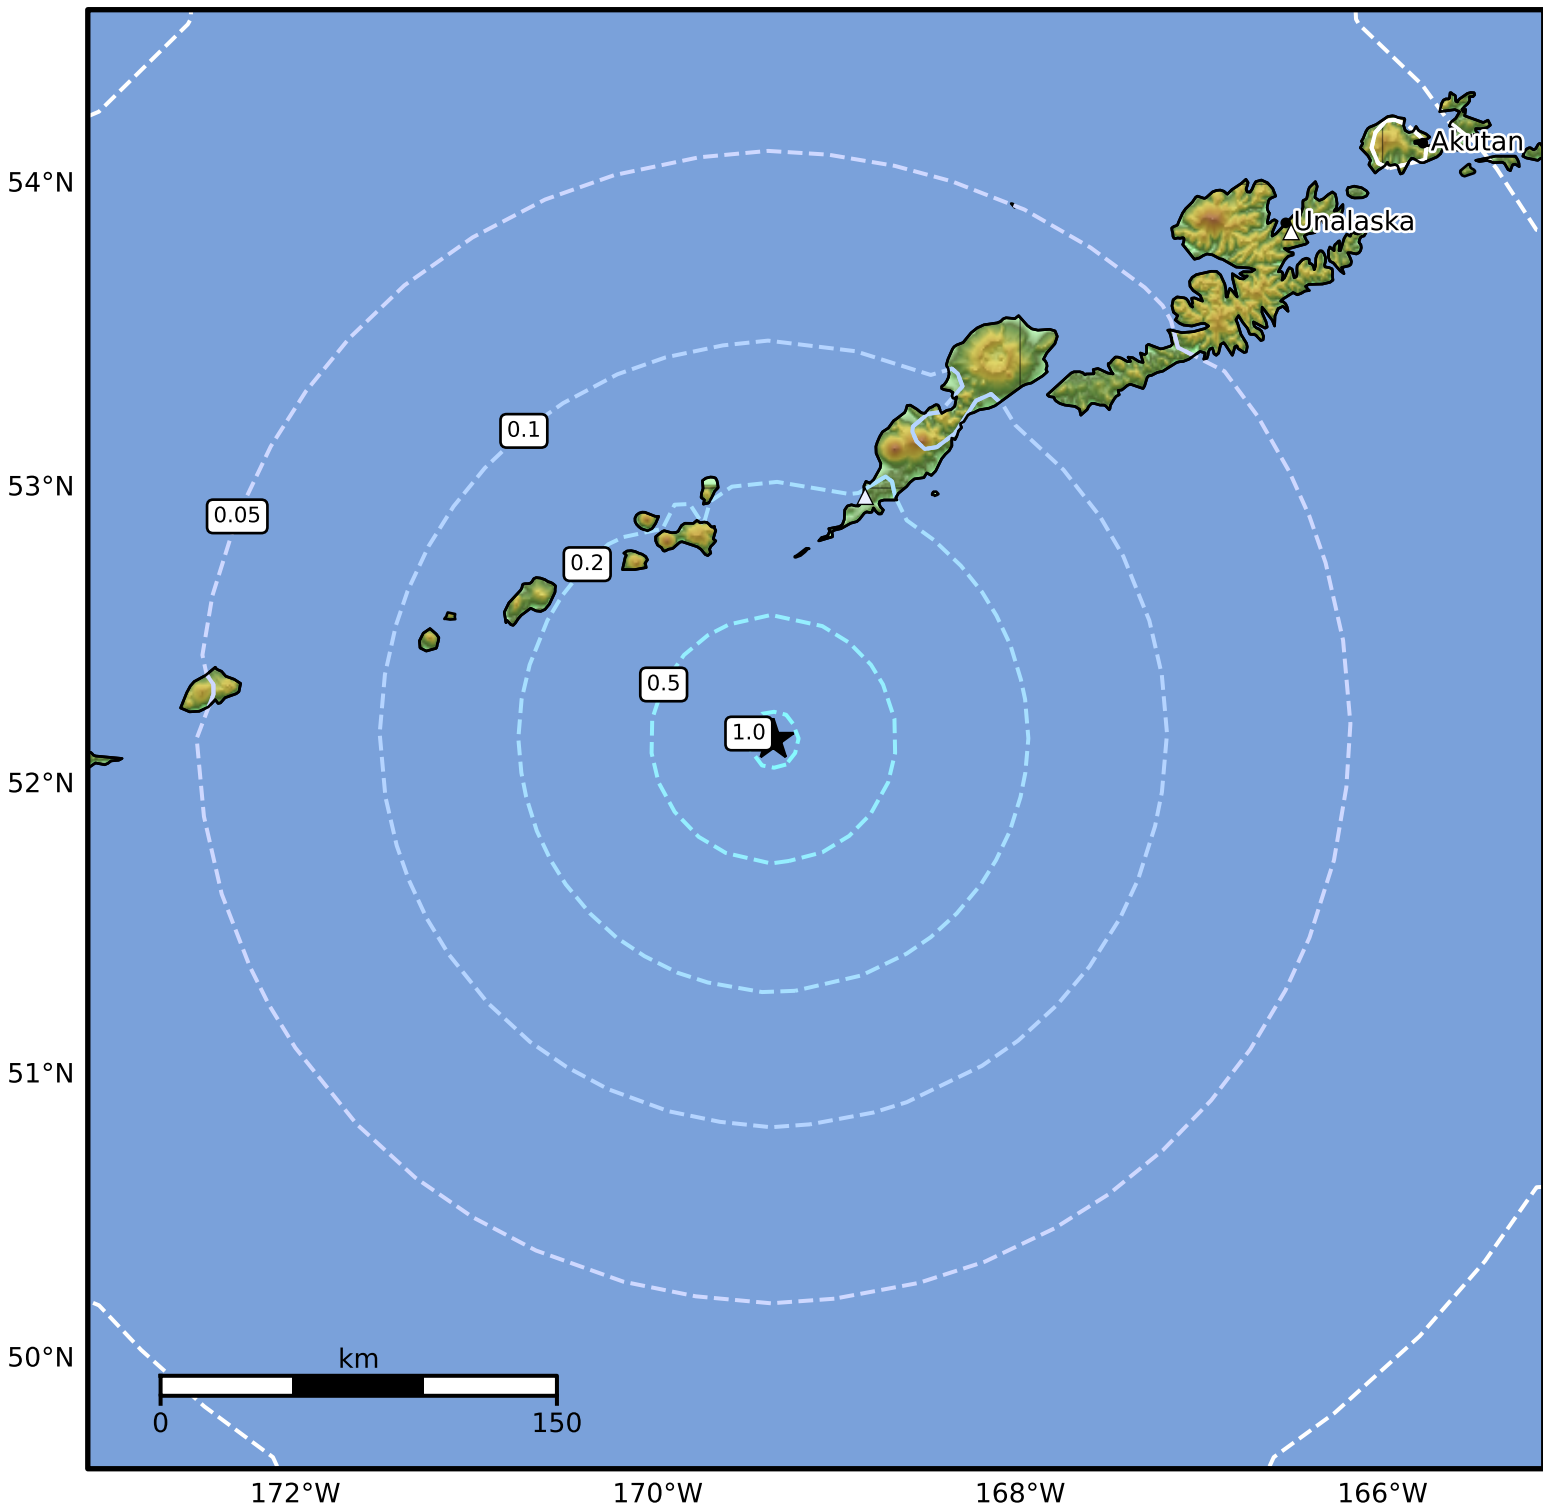

Peak Ground Velocity Map Alaska Earthquake Center
ShakeMap: 93 km (58 miles) SSW of Nikolski
May 02, 2024 07:01:52 UTC M5.1 N52.15 W169.36 Depth: 37.2km ID:ak0245nja1xe

Scale based on Worden et al. (2012)

Version 4: Processed 2024-05-02T09:06:11Z

△ Seismic Instrument ○ Reported Intensity

★ Epicenter