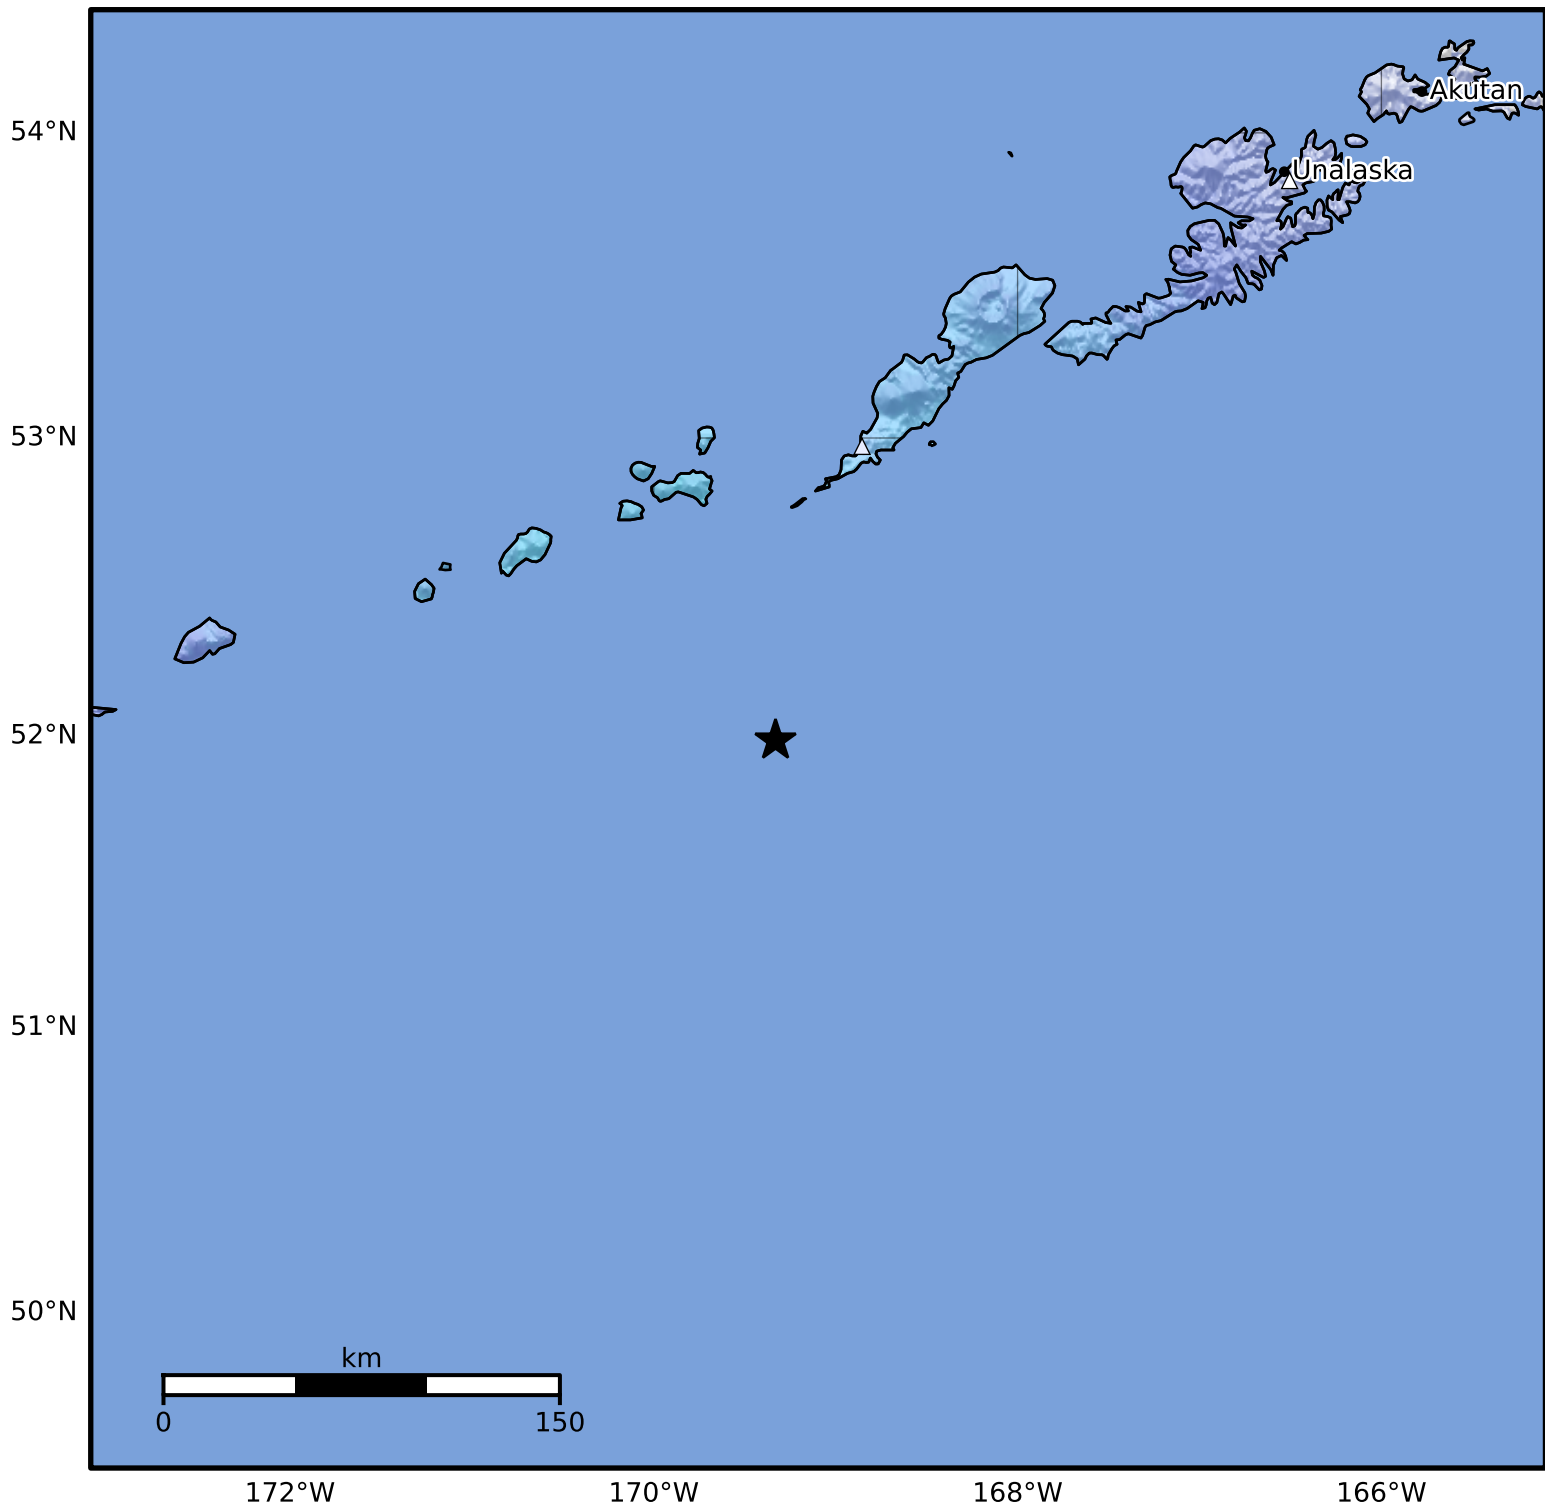

Macroseismic Intensity Map Alaska Earthquake Center  
 ShakeMap: 110 km (68 miles) SSW of Nikolski  
 May 02, 2024 07:06:27 UTC M5.3 N51.99 W169.33 Depth: 25.6km ID:ak0245njb2qq

SHAKING	Not felt	Weak	Light	Moderate	Strong	Very strong	Severe	Violent	Extreme
DAMAGE	None	None	None	Very light	Light	Moderate	Moderate/heavy	Heavy	Very heavy
PGA(%g)	<0.0464	0.297	2.76	6.2	11.5	21.5	40.1	74.7	>139
PGV(cm/s)	<0.0215	0.135	1.41	4.65	9.64	20	41.4	85.8	>178
INTENSITY	<b>I</b>	<b>II-III</b>	<b>IV</b>	<b>V</b>	<b>VI</b>	<b>VII</b>	<b>VIII</b>	<b>IX</b>	<b>X+</b>

Scale based on Worden et al. (2012)

Version 5: Processed 2024-05-02T09:20:02Z

△ Seismic Instrument ○ Reported Intensity

★ Epicenter