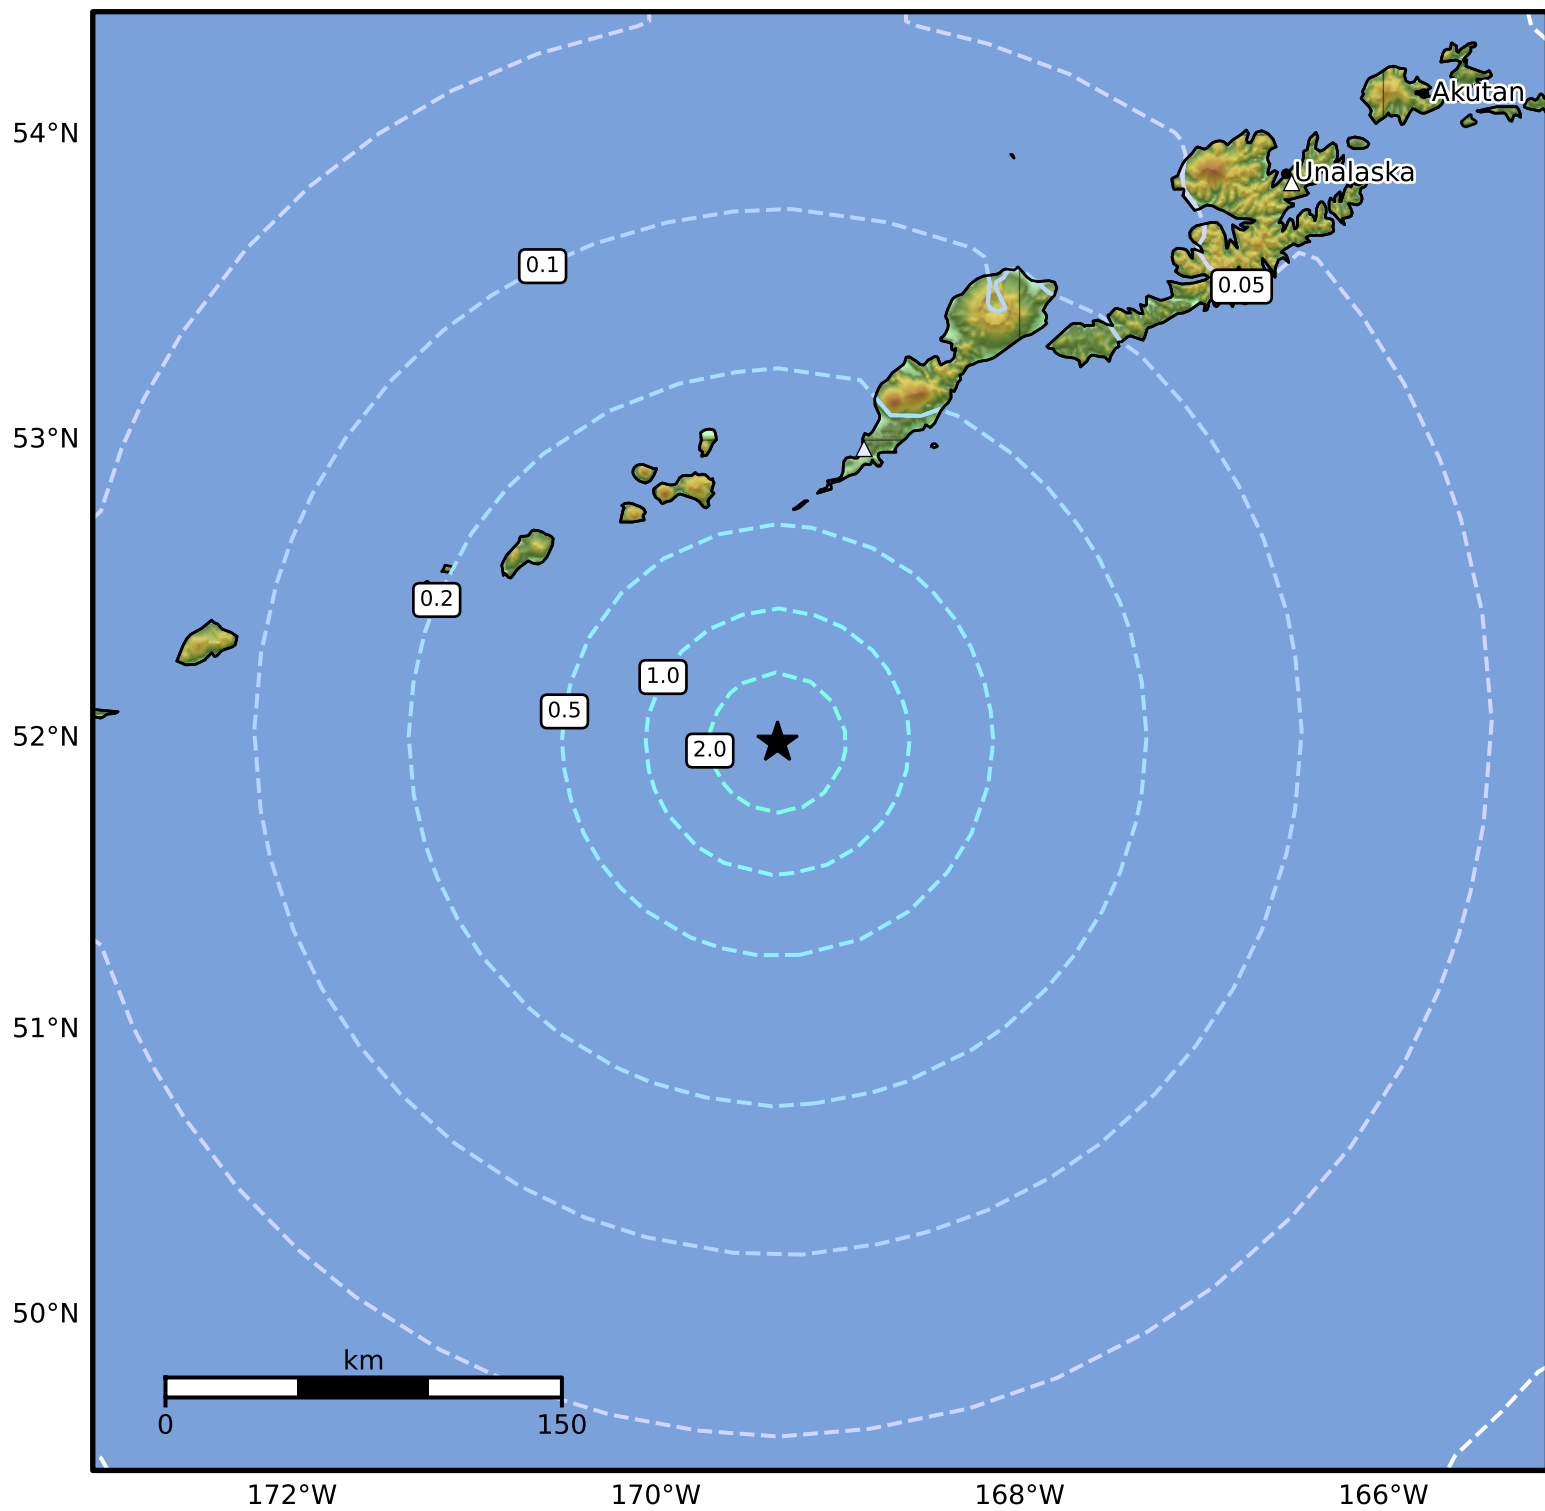

Peak Ground Velocity Map Alaska Earthquake Center  
ShakeMap: 110 km (68 miles) SSW of Nikolski  
May 02, 2024 07:06:27 UTC M5.3 N51.99 W169.33 Depth: 25.6km ID:ak0245njb2qq

PGV (cm/s)	0.1	0.2	0.5	1	2	5	10	20	50	100	200
------------	-----	-----	-----	---	---	---	----	----	----	-----	-----

Scale based on Worden et al. (2012)

Version 5: Processed 2024-05-02T09:20:02Z

△ Seismic Instrument ○ Reported Intensity

★ Epicenter