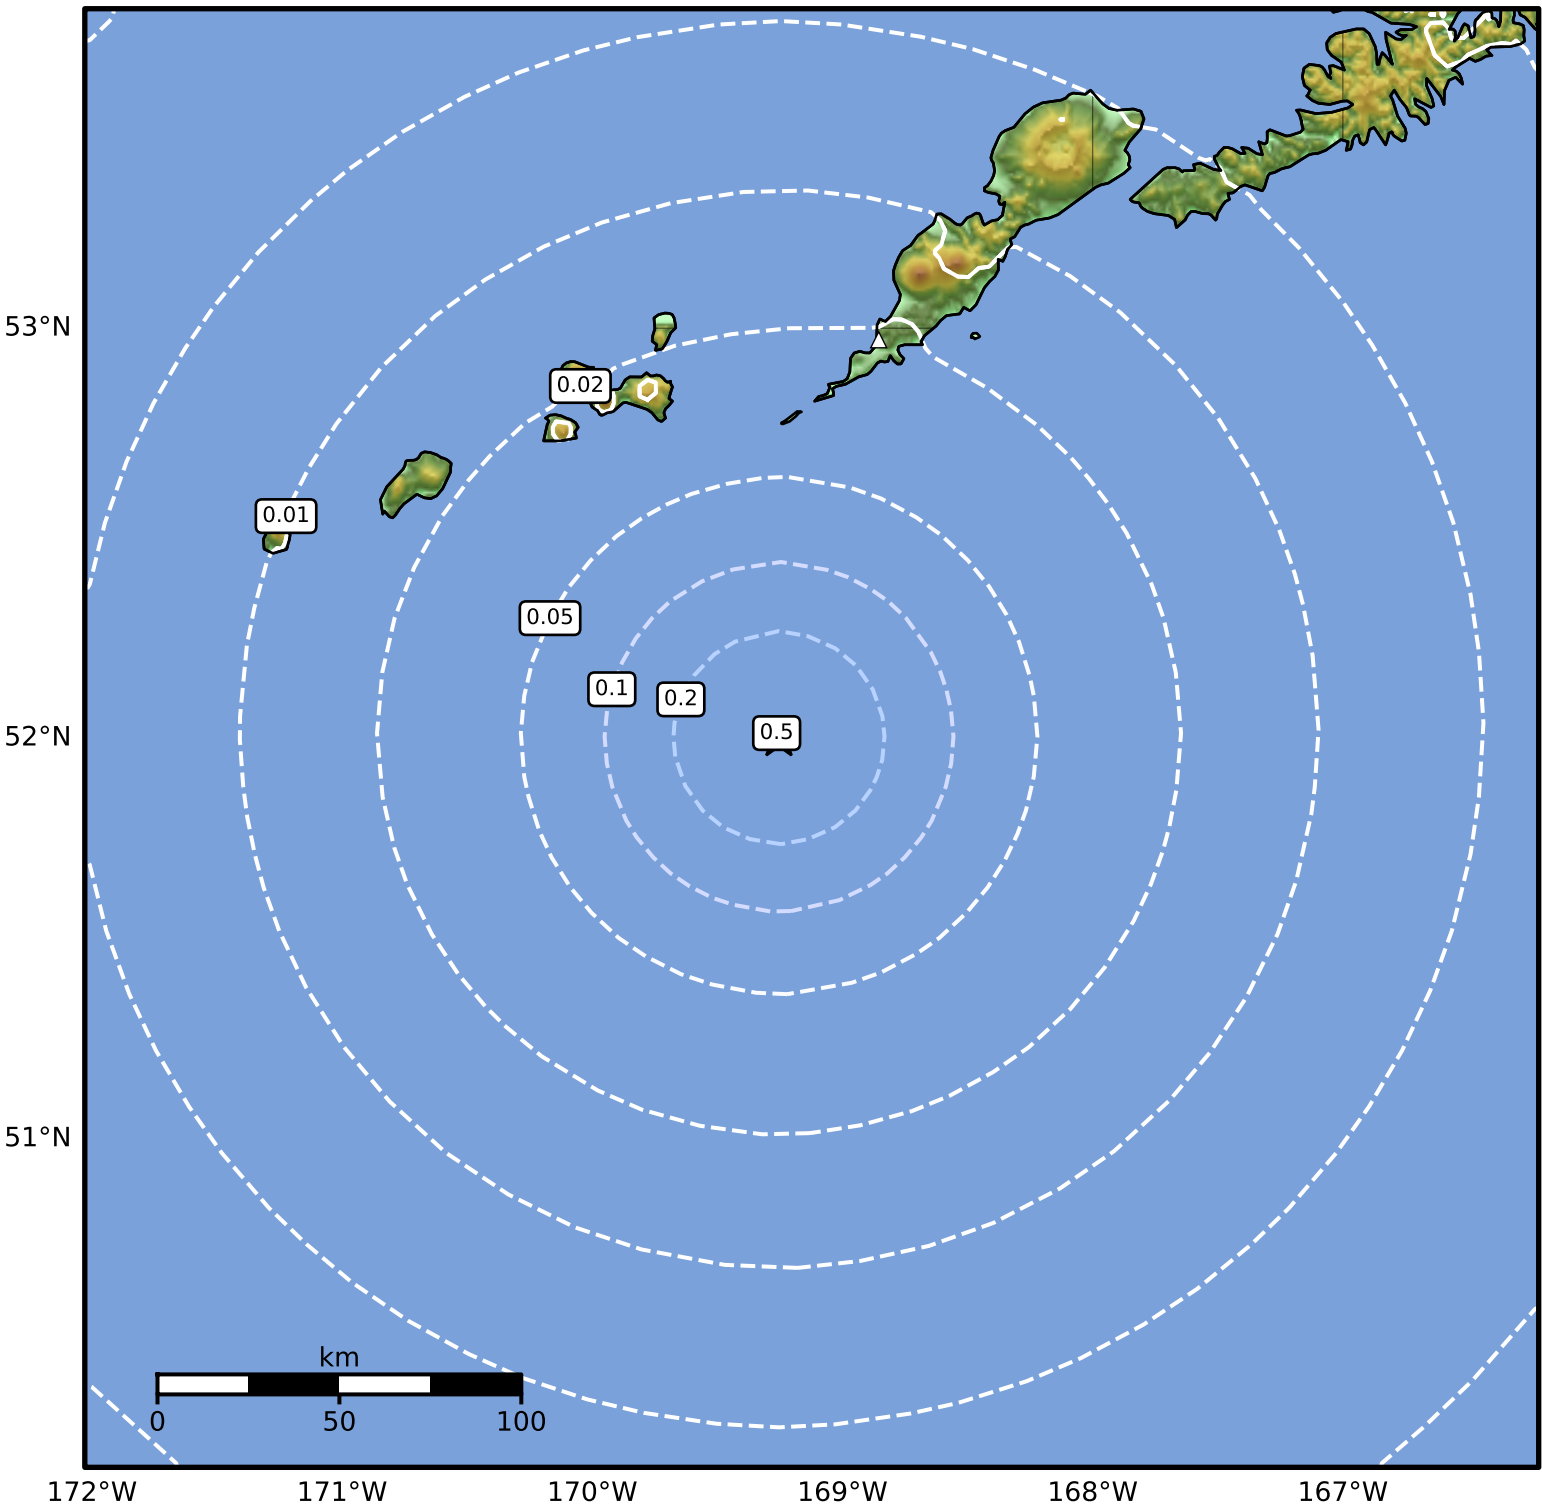

Peak Ground Acceleration Map Alaska Earthquake Center
ShakeMap: 107 km (66 miles) SSW of Nikolski
May 02, 2024 07:24:15 UTC M3.7 N52.00 W169.25 Depth: 25.6km ID:ak0245njewoh

PGA (%g)	0.1	0.2	0.5	1	2	5	10	20	50	100	200
----------	-----	-----	-----	---	---	---	----	----	----	-----	-----

Scale based on Worden et al. (2012)

Version 2: Processed 2024-05-02T09:37:44Z

△ Seismic Instrument ○ Reported Intensity

★ Epicenter