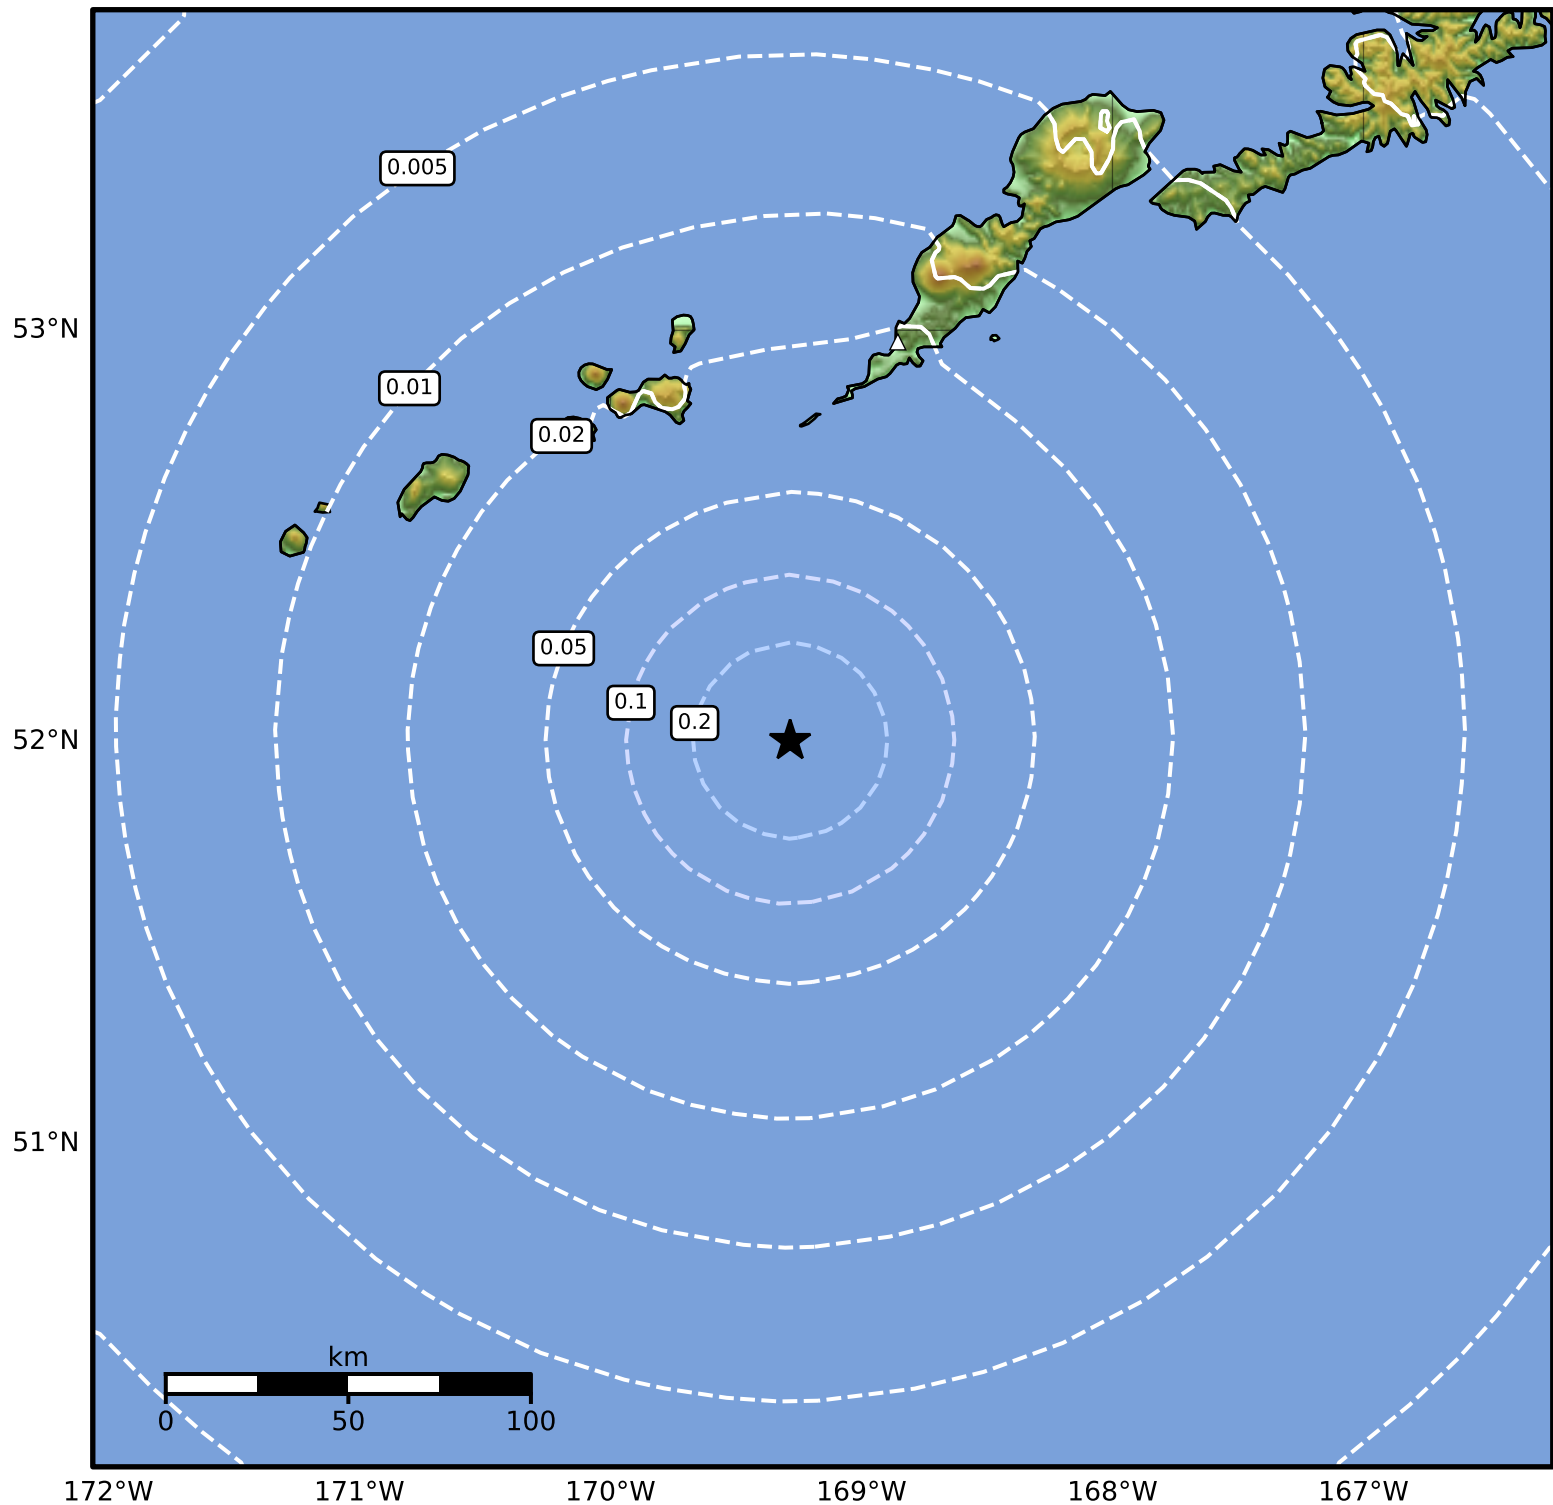

Peak Ground Acceleration Map Alaska Earthquake Center
ShakeMap: 108 km (67 miles) SSW of Nikolski
May 02, 2024 07:26:17 UTC M3.7 N52.00 W169.28 Depth: 25.7km ID:ak0245njfcd3

PGA (%g)	0.1	0.2	0.5	1	2	5	10	20	50	100	200
----------	-----	-----	-----	---	---	---	----	----	----	-----	-----

Scale based on Worden et al. (2012)

Version 2: Processed 2024-05-02T09:45:51Z

△ Seismic Instrument ○ Reported Intensity

★ Epicenter