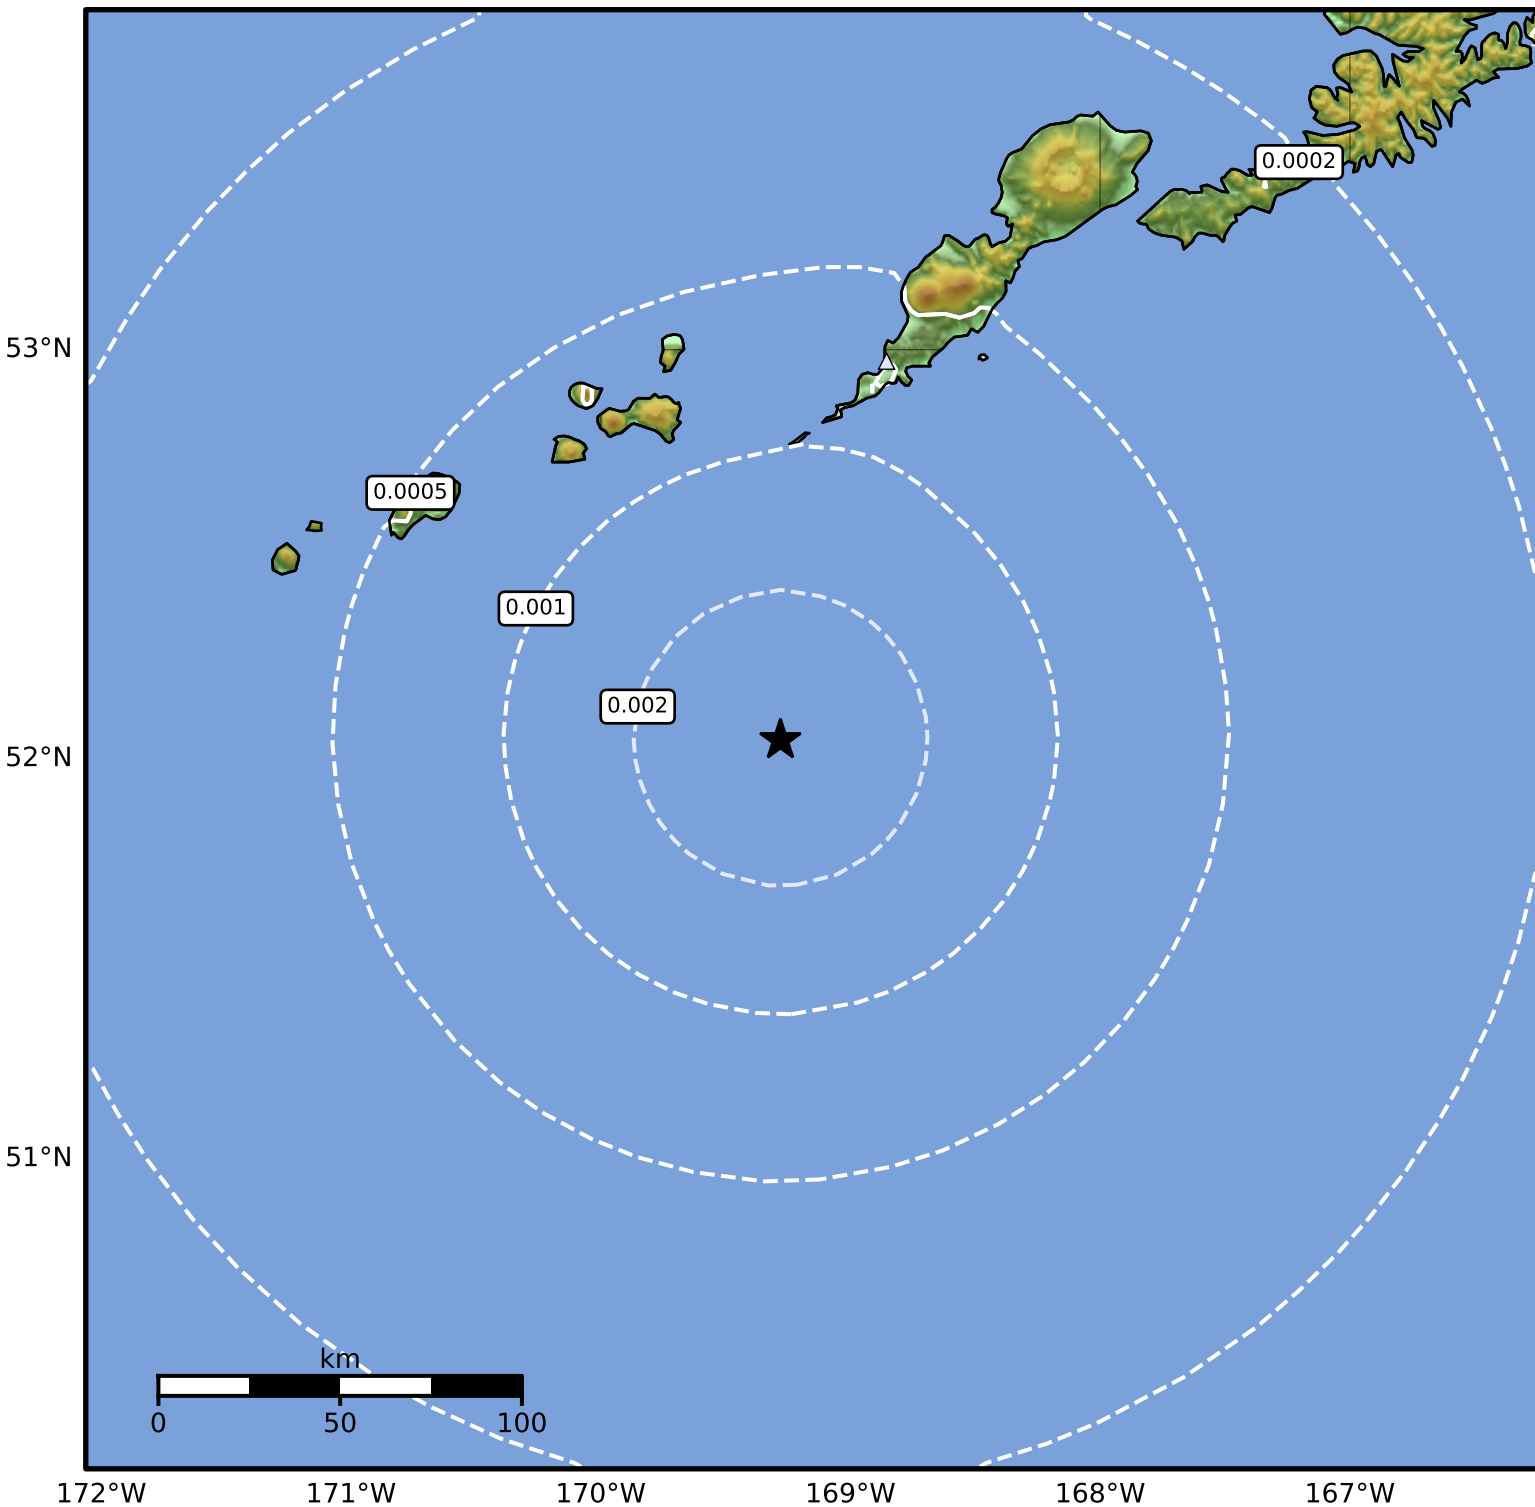

3.0 Second Peak Spectral Acceleration Map Alaska Earthquake Center  
ShakeMap: 103 km (64 miles) SSW of Nikolski  
May 02, 2024 07:42:21 UTC M4.0 N52.05 W169.28 Depth: 37.5km ID:ak0245njimk4

Scale based on Worden et al. (2012)

Version 1: Processed 2024-05-02T08:39:42Z

△ Seismic Instrument ○ Reported Intensity

★ Epicenter