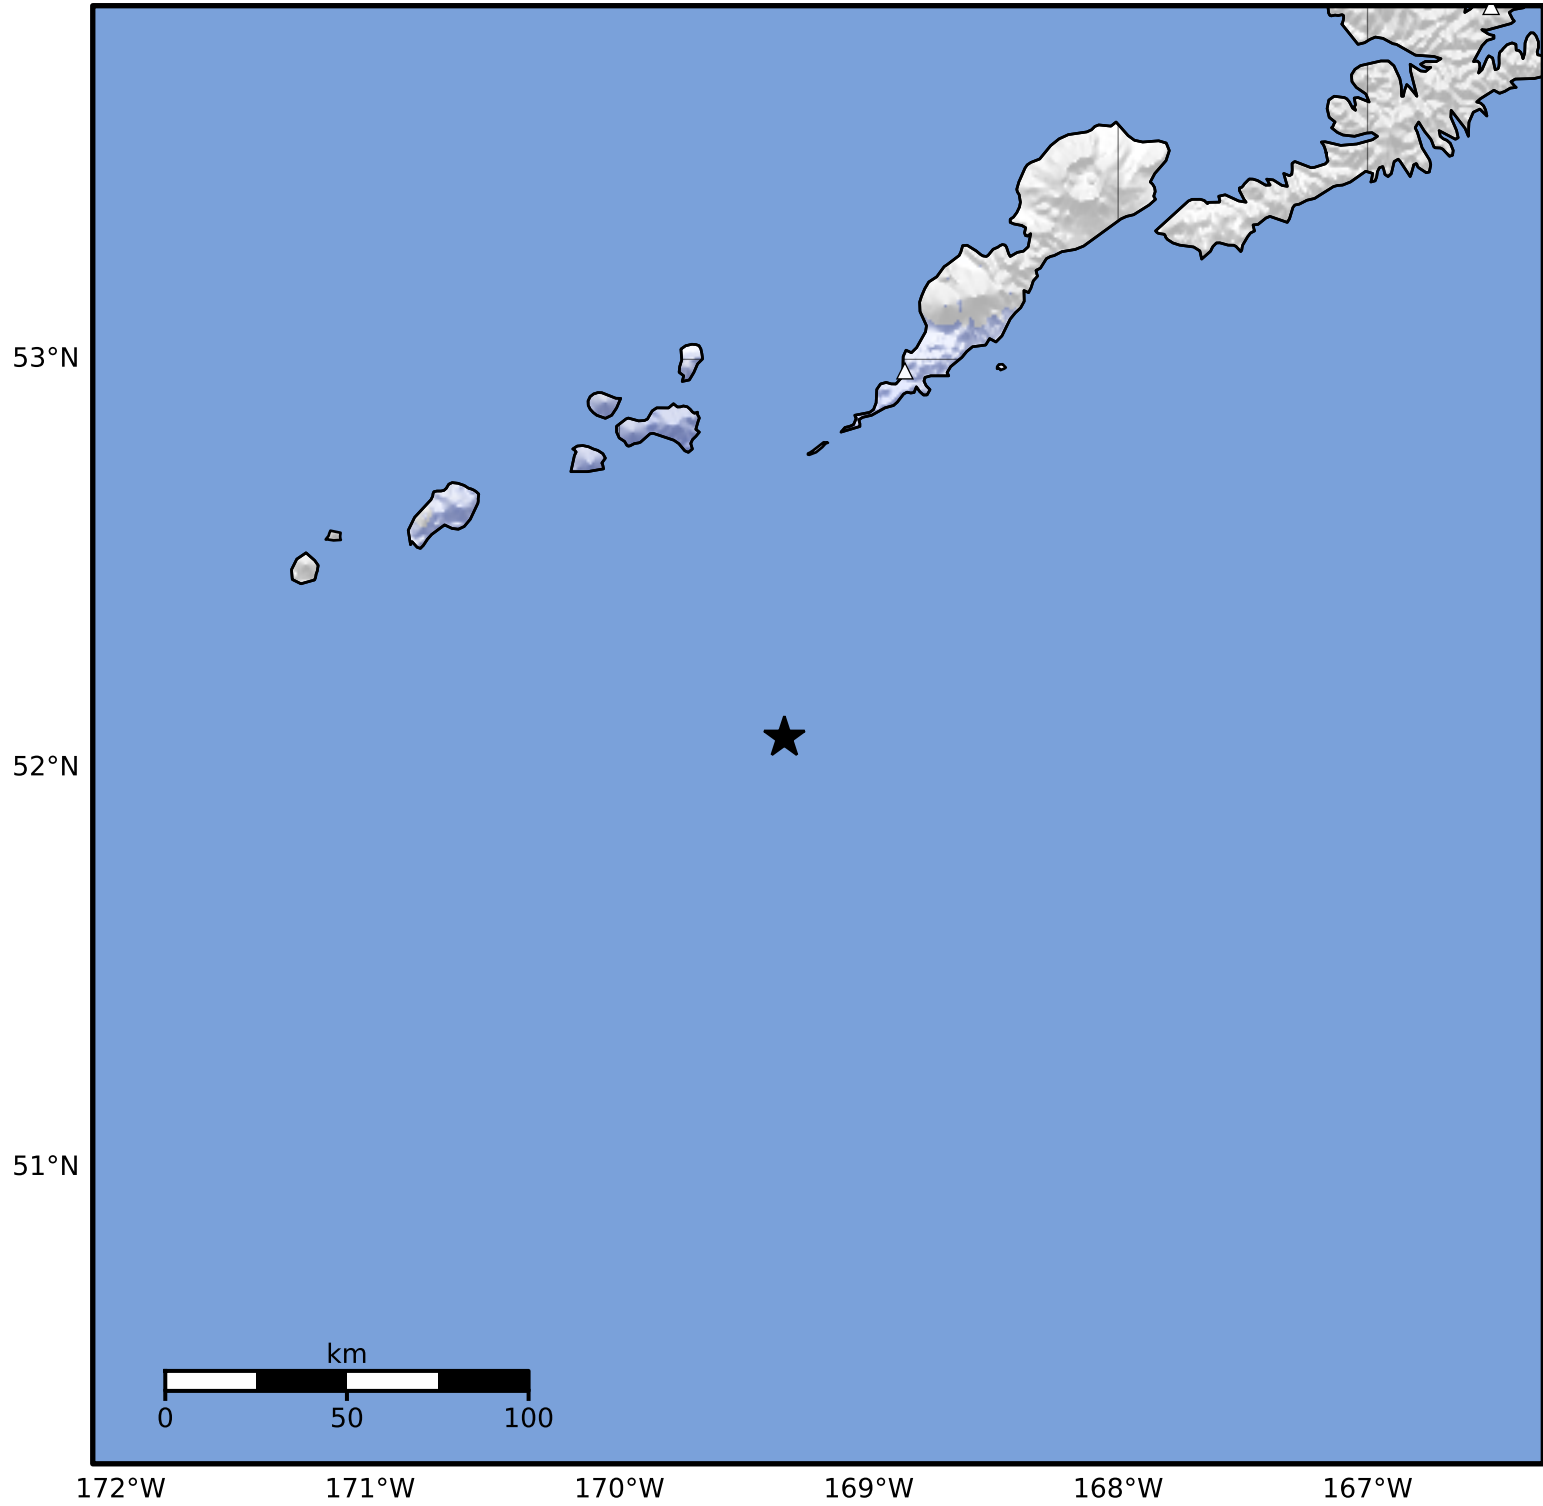

Macroseismic Intensity Map Alaska Earthquake Center
 ShakeMap: 101 km (63 miles) SSW of Nikolski
 May 02, 2024 07:41:51 UTC M3.9 N52.08 W169.34 Depth: 39.9km ID:ak0245njimp5

SHAKING	Not felt	Weak	Light	Moderate	Strong	Very strong	Severe	Violent	Extreme
DAMAGE	None	None	None	Very light	Light	Moderate	Moderate/heavy	Heavy	Very heavy
PGA(%g)	<0.0464	0.297	2.76	6.2	11.5	21.5	40.1	74.7	>139
PGV(cm/s)	<0.0215	0.135	1.41	4.65	9.64	20	41.4	85.8	>178
INTENSITY	I	II-III	IV	V	VI	VII	VIII	IX	X+

Scale based on Worden et al. (2012) Version 1: Processed 2024-05-02T09:53:16Z
 △ Seismic Instrument ○ Reported Intensity ★ Epicenter