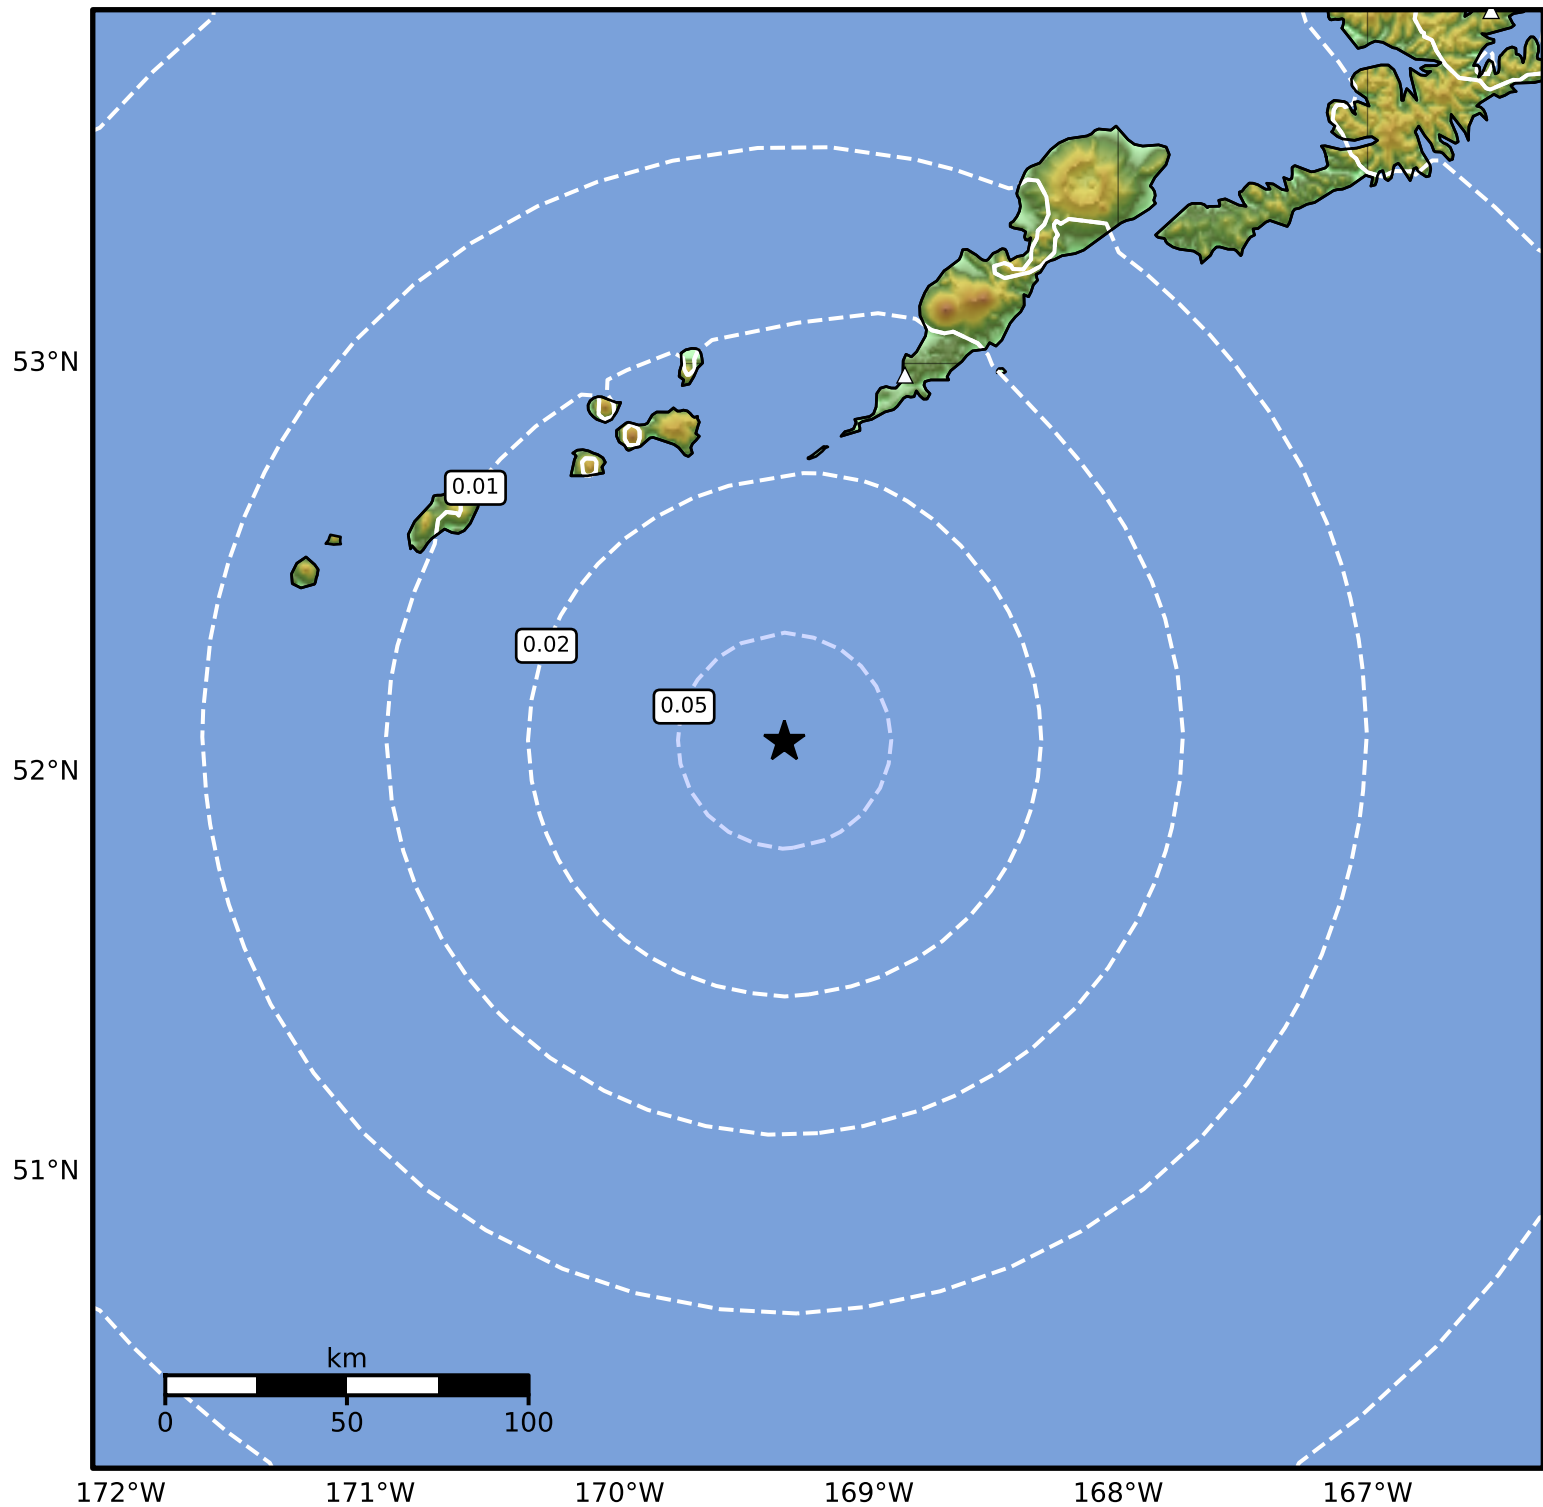

Peak Ground Velocity Map Alaska Earthquake Center
ShakeMap: 101 km (63 miles) SSW of Nikolski
May 02, 2024 07:41:51 UTC M3.9 N52.08 W169.34 Depth: 39.9km ID:ak0245njimp5

PGV (cm/s)	0.1	0.2	0.5	1	2	5	10	20	50	100	200
------------	-----	-----	-----	---	---	---	----	----	----	-----	-----

Scale based on Worden et al. (2012)

Version 1: Processed 2024-05-02T09:53:16Z

△ Seismic Instrument ○ Reported Intensity

★ Epicenter