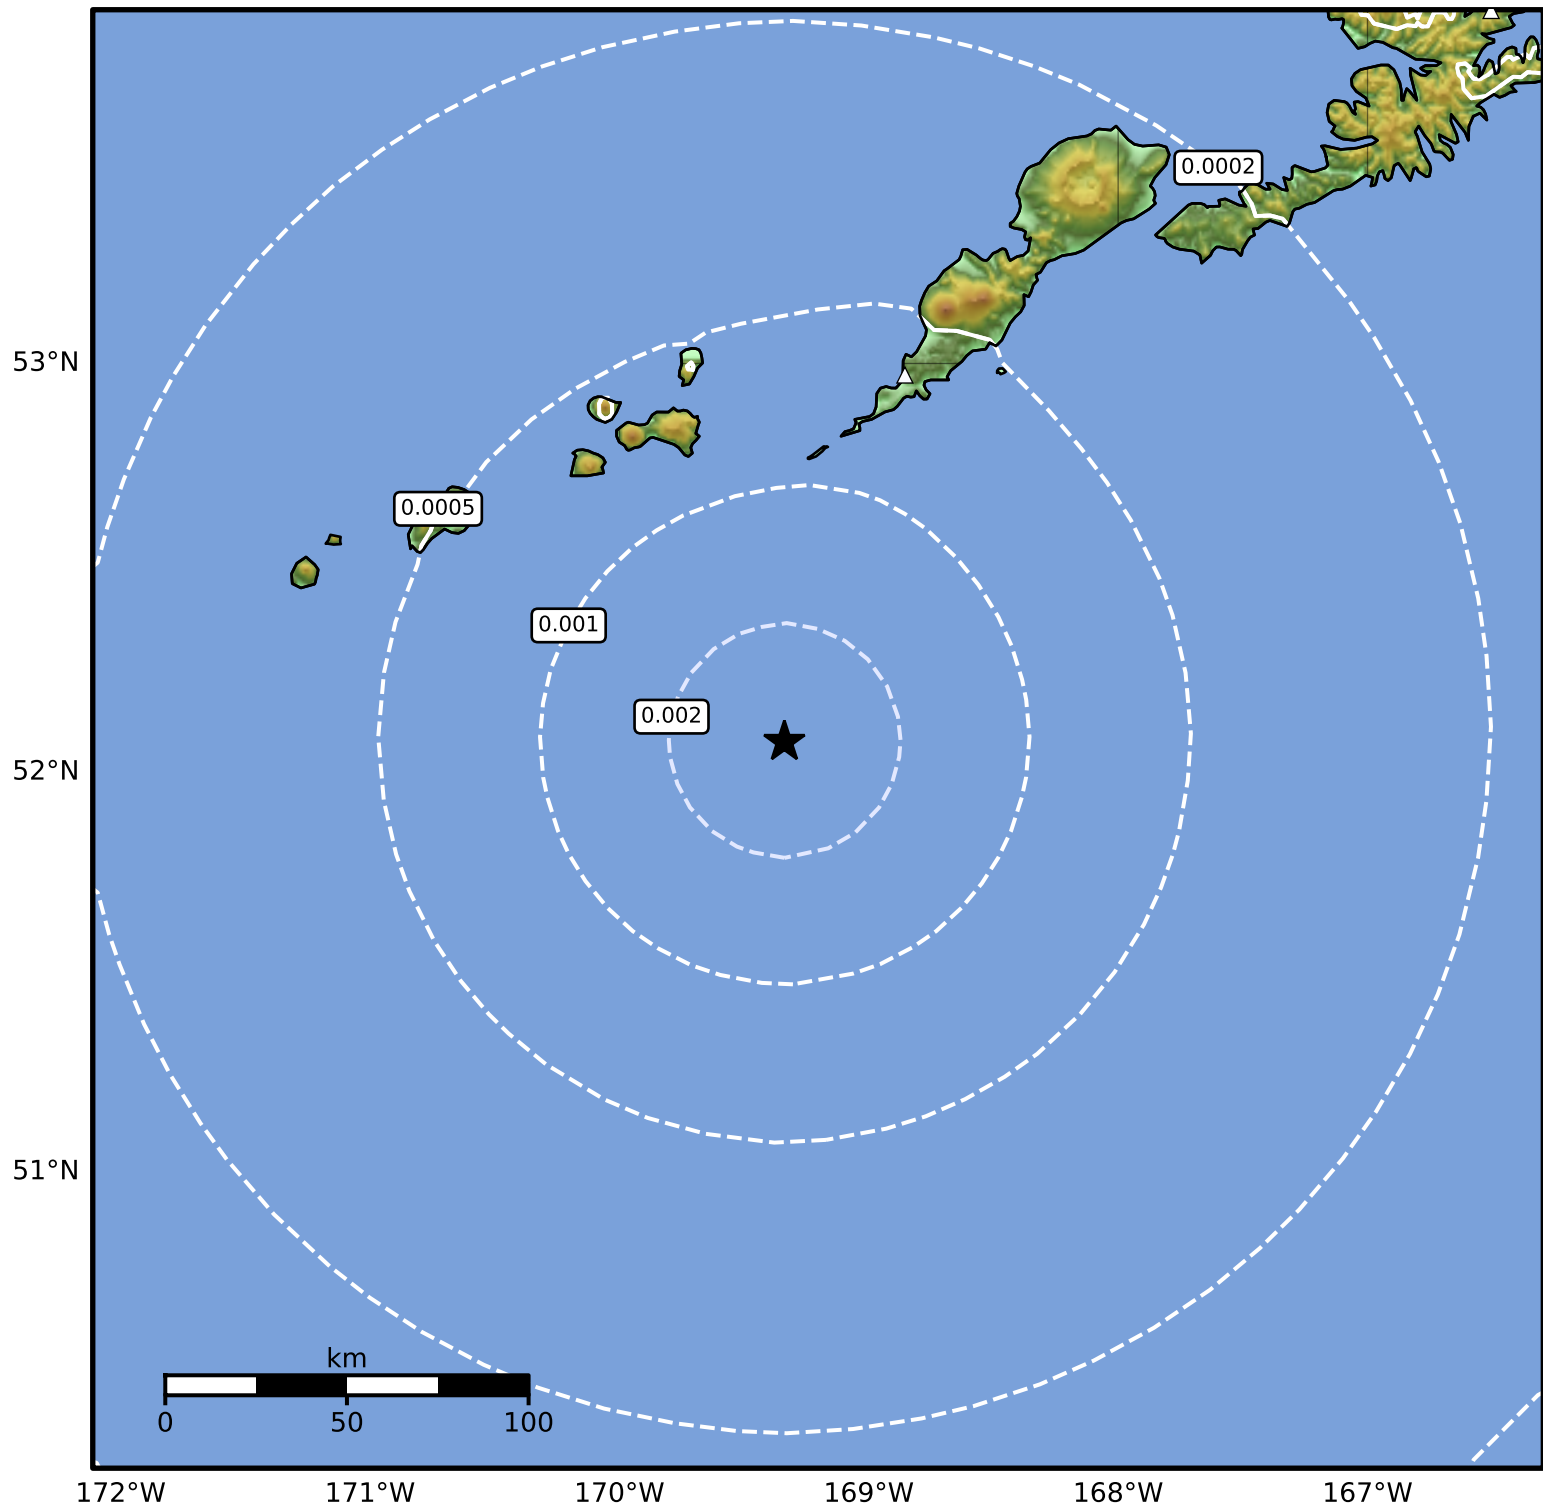

3.0 Second Peak Spectral Acceleration Map Alaska Earthquake Center  
ShakeMap: 101 km (63 miles) SSW of Nikolski  
May 02, 2024 07:41:51 UTC M3.9 N52.08 W169.34 Depth: 39.9km ID:ak0245njimp5

Scale based on Worden et al. (2012)

Version 1: Processed 2024-05-02T09:53:16Z

△ Seismic Instrument ○ Reported Intensity

★ Epicenter