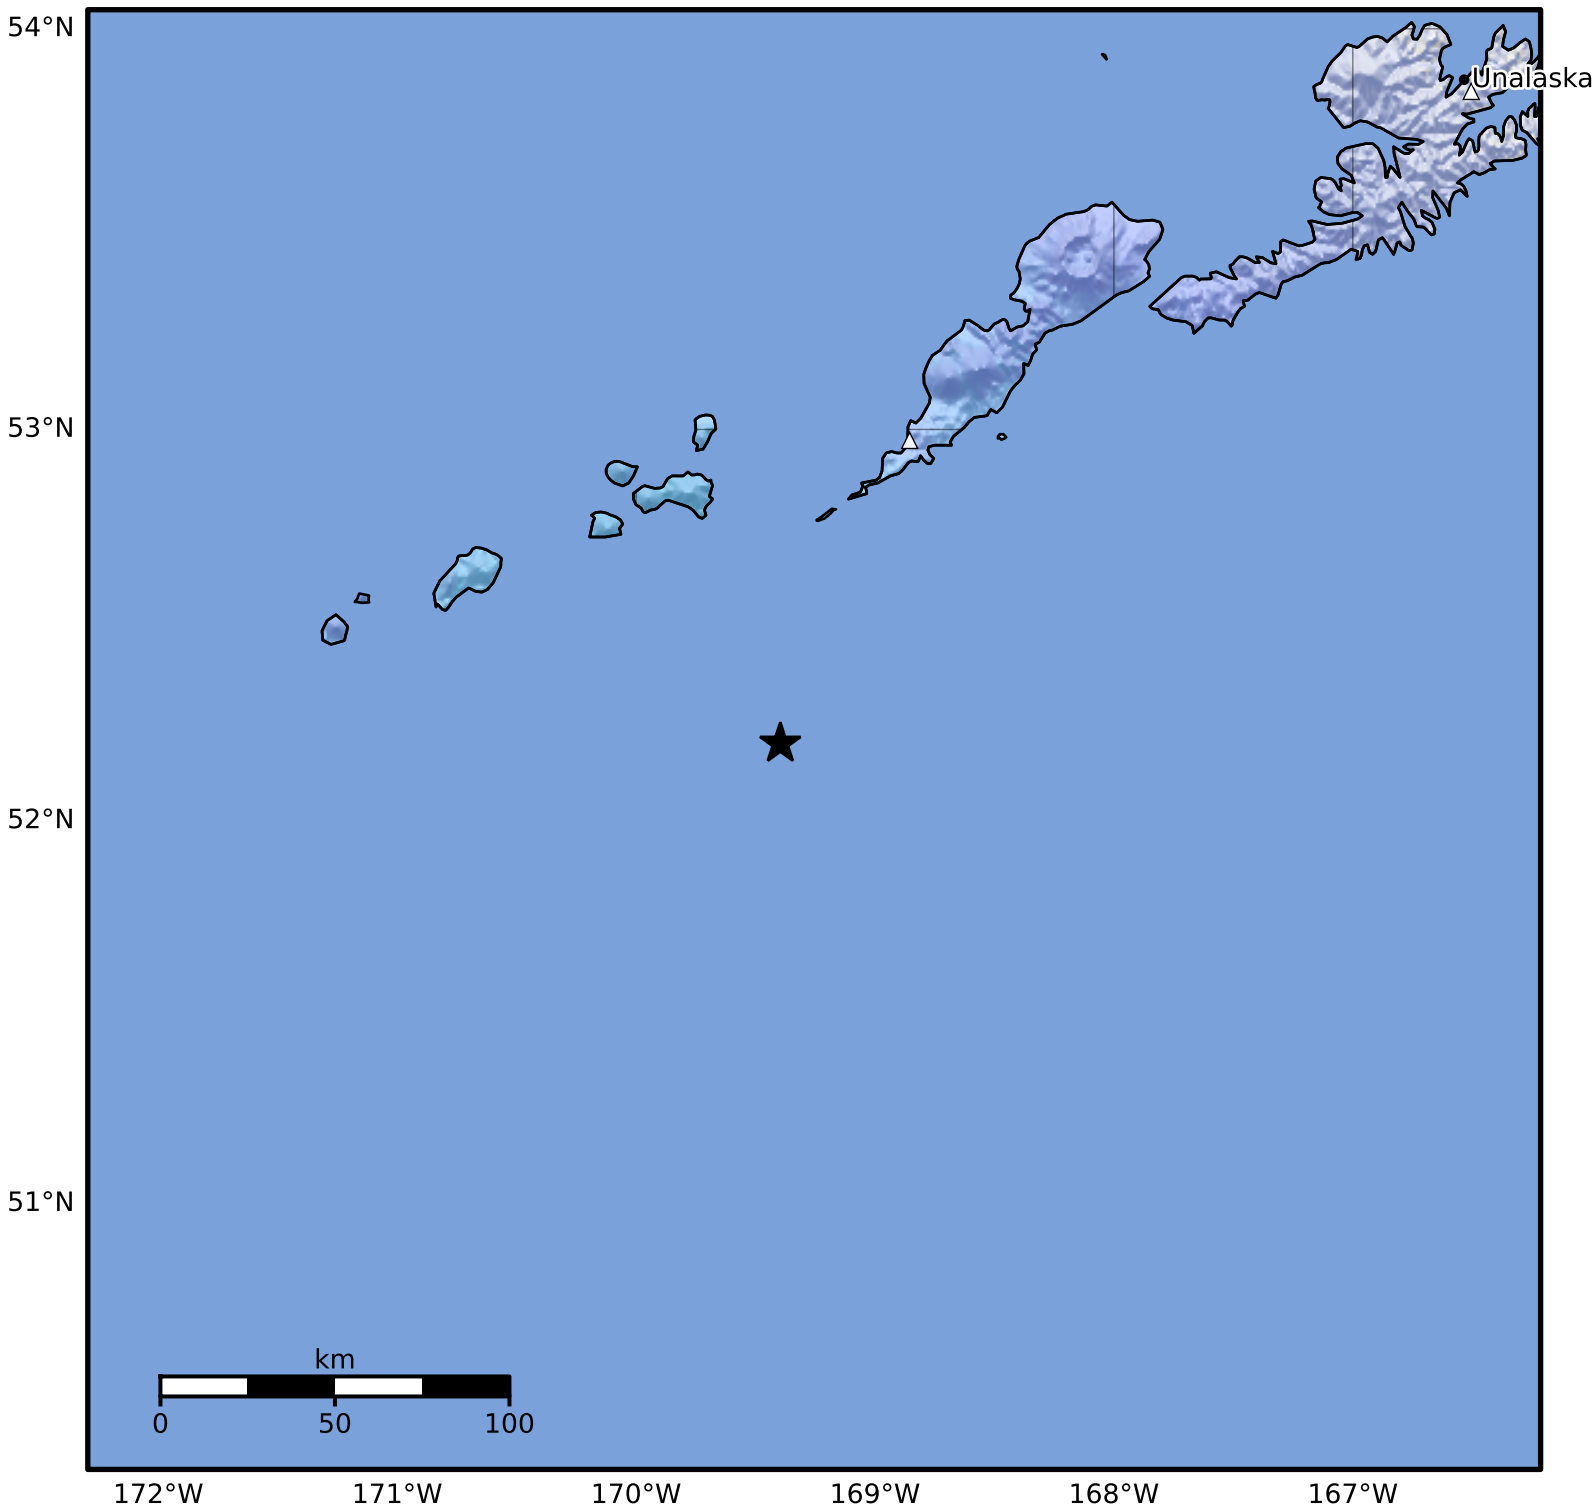

Macroseismic Intensity Map Alaska Earthquake Center
 ShakeMap: 89 km (55 miles) SSW of Nikolski
 May 02, 2024 11:05:31 UTC M4.3 N52.20 W169.40 Depth: 55.0km ID:ak0245nloj6

SHAKING	Not felt	Weak	Light	Moderate	Strong	Very strong	Severe	Violent	Extreme
DAMAGE	None	None	None	Very light	Light	Moderate	Moderate/heavy	Heavy	Very heavy
PGA(%g)	<0.0464	0.297	2.76	6.2	11.5	21.5	40.1	74.7	>139
PGV(cm/s)	<0.0215	0.135	1.41	4.65	9.64	20	41.4	85.8	>178
INTENSITY	I	II-III	IV	V	VI	VII	VIII	IX	X+

Scale based on Worden et al. (2012)

Version 2: Processed 2024-05-02T17:02:52Z

△ Seismic Instrument ○ Reported Intensity

★ Epicenter