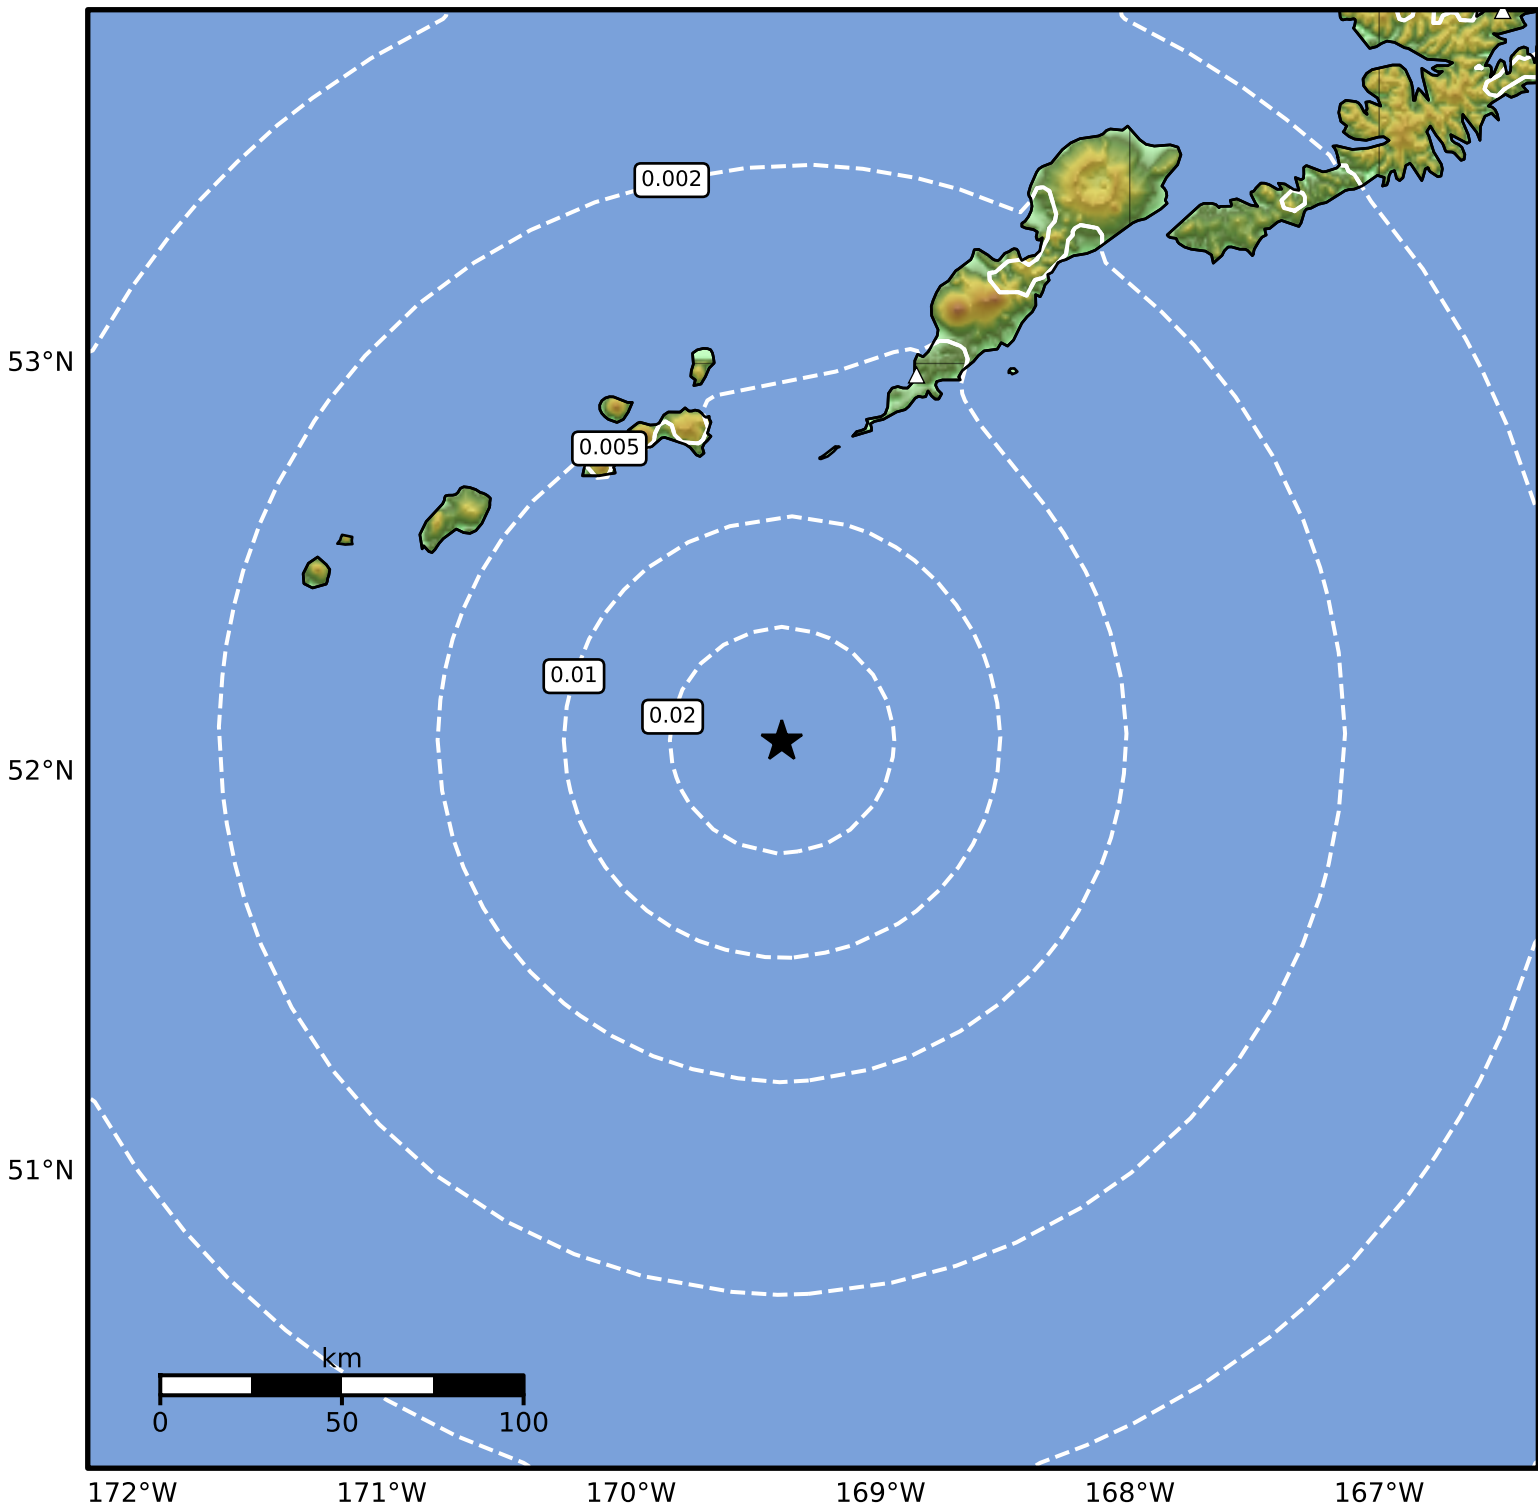

Peak Ground Velocity Map Alaska Earthquake Center  
ShakeMap: 102 km (63 miles) SSW of Nikolski  
May 02, 2024 16:26:08 UTC M3.6 N52.08 W169.40 Depth: 39.4km ID:ak0245nos7w9

PGV (cm/s)	0.1	0.2	0.5	1	2	5	10	20	50	100	200
------------	-----	-----	-----	---	---	---	----	----	----	-----	-----

Scale based on Worden et al. (2012)

Version 2: Processed 2024-05-02T17:43:41Z

△ Seismic Instrument ○ Reported Intensity

★ Epicenter