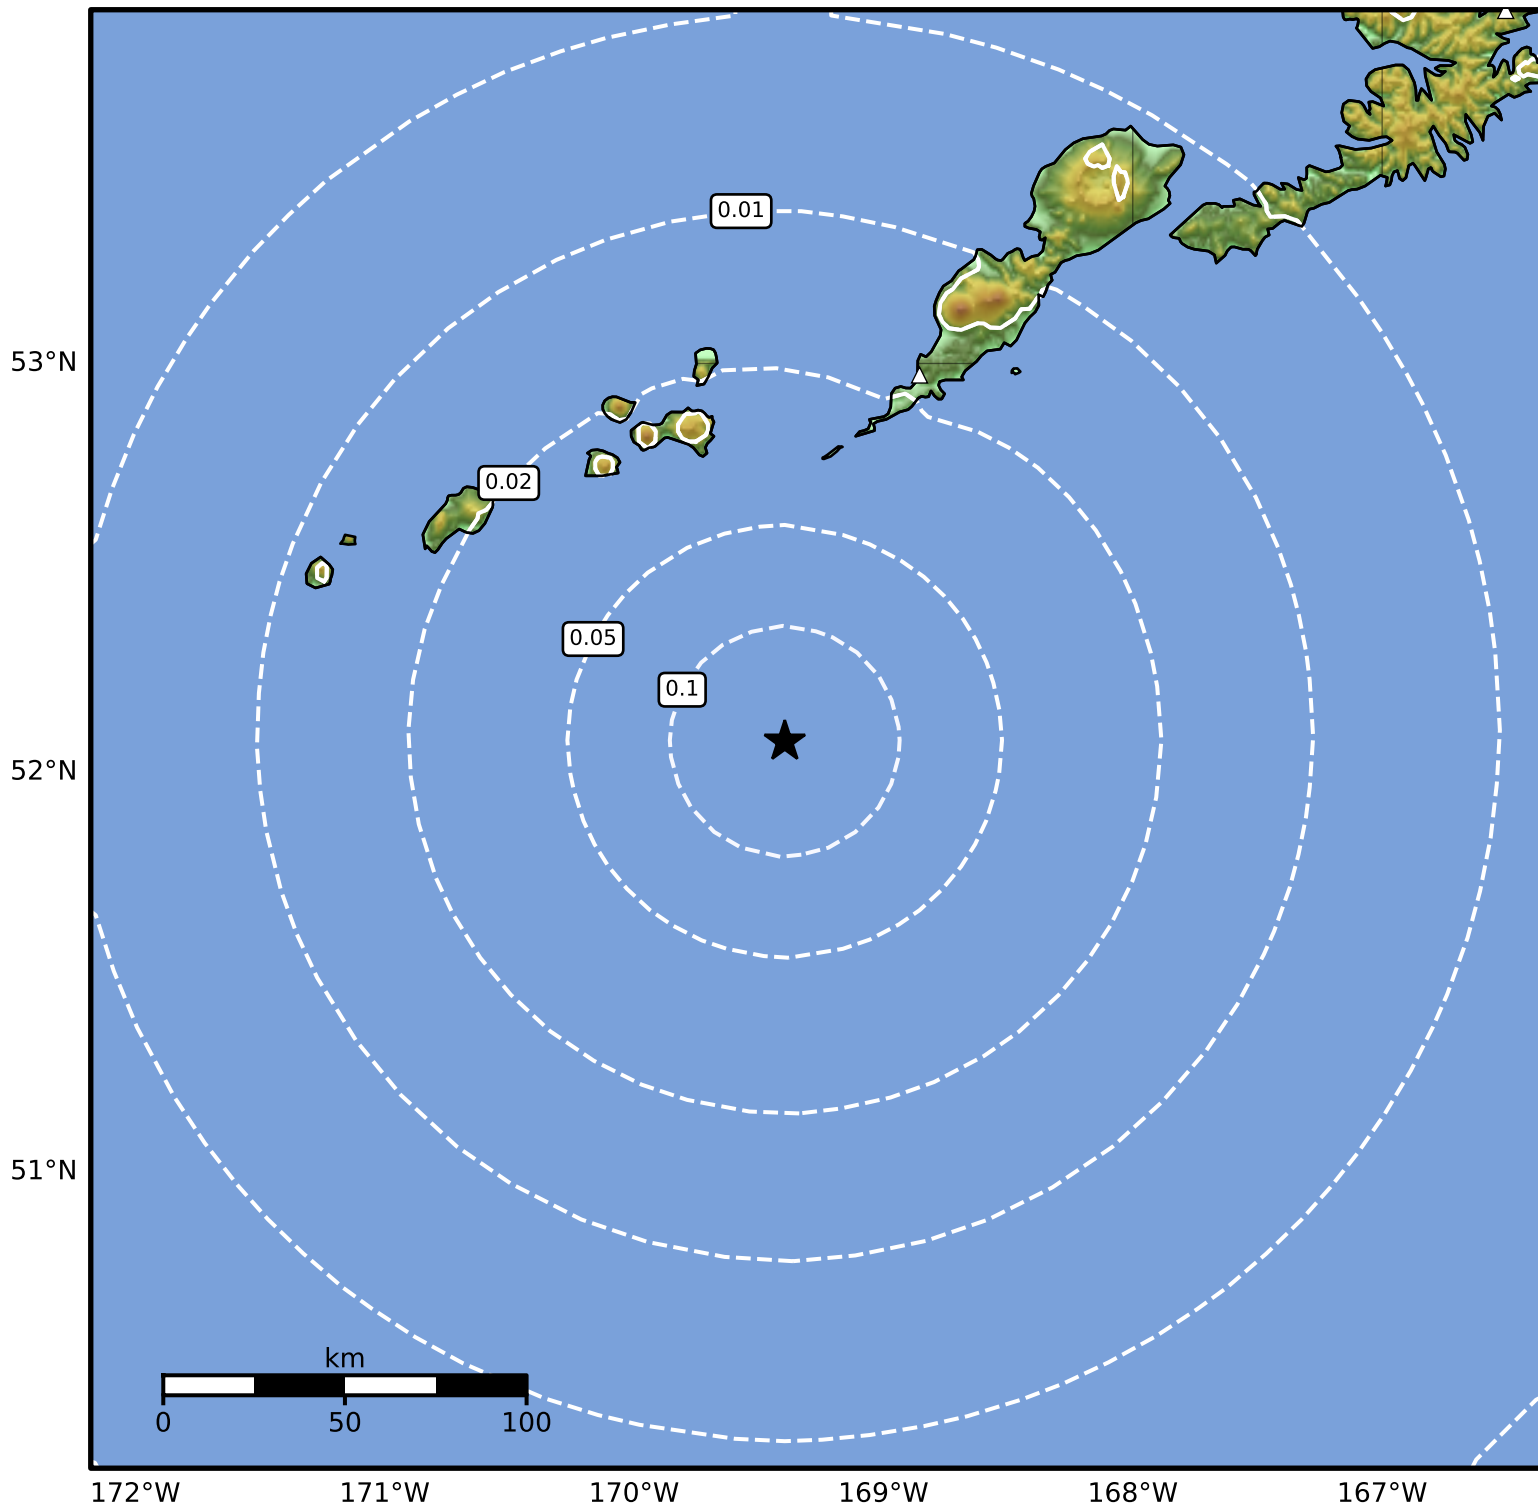

0.3 Second Peak Spectral Acceleration Map Alaska Earthquake Center
 ShakeMap: 102 km (63 miles) SSW of Nikolski
 May 02, 2024 16:26:08 UTC M3.6 N52.08 W169.40 Depth: 39.4km ID:ak0245nos7w9

SA(0.3) (%g)	0.1	0.2	0.5	1	2	5	10	20	50	100	200
---------------------	------------	------------	------------	----------	----------	----------	-----------	-----------	-----------	------------	------------

Scale based on Worden et al. (2012)

Version 2: Processed 2024-05-02T17:43:41Z

△ Seismic Instrument ○ Reported Intensity

★ Epicenter