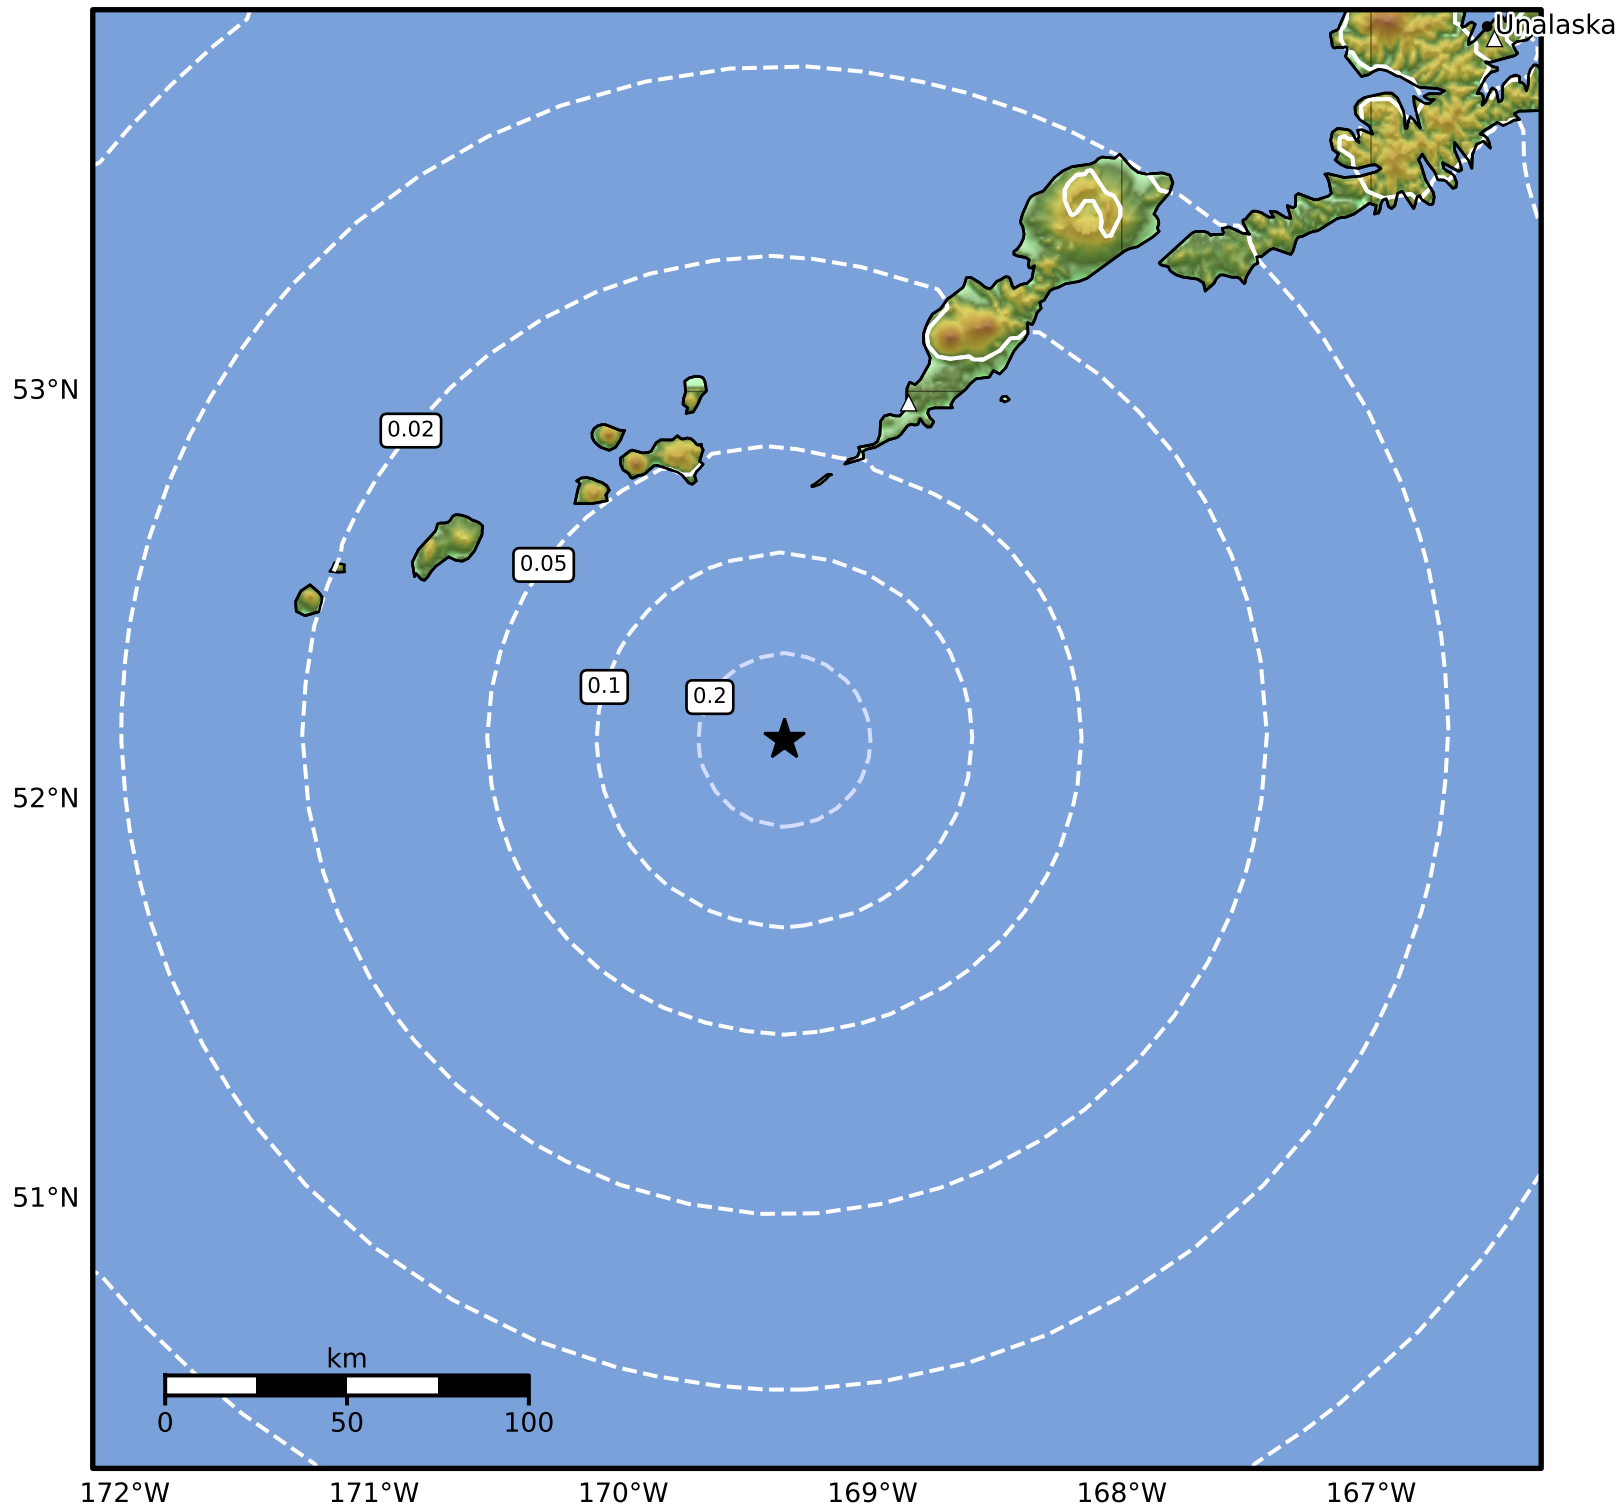

0.3 Second Peak Spectral Acceleration Map Alaska Earthquake Center
 ShakeMap: 94 km (58 miles) SSW of Nikolski
 May 02, 2024 20:23:29 UTC M3.8 N52.15 W169.35 Depth: 37.2km ID:ak0245nr5cs4

SA(0.3) (%g)	0.1	0.2	0.5	1	2	5	10	20	50	100	200
--------------	-----	-----	-----	---	---	---	----	----	----	-----	-----

Scale based on Worden et al. (2012)

Version 2: Processed 2024-05-02T21:26:37Z

△ Seismic Instrument ○ Reported Intensity

★ Epicenter