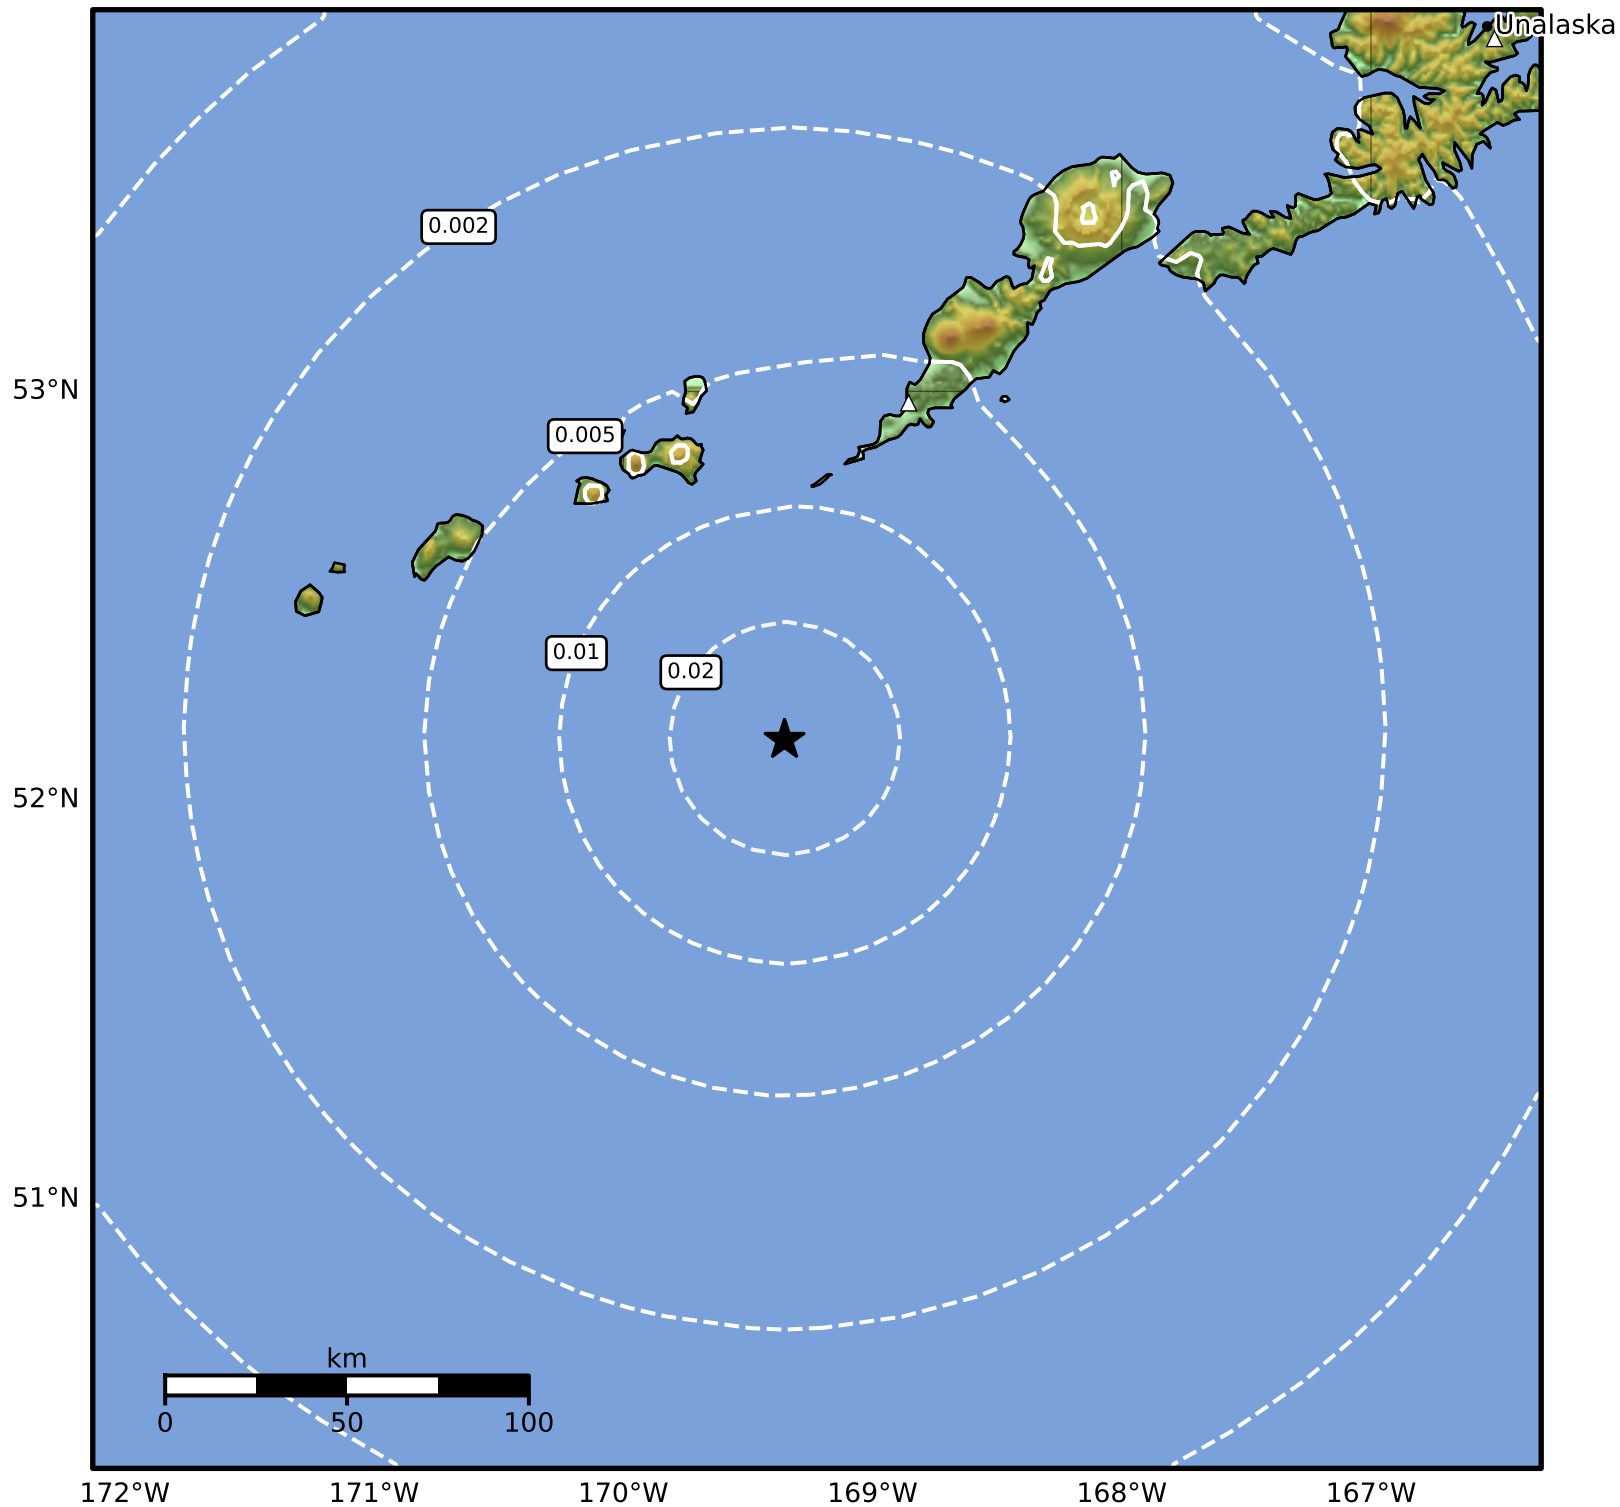

1.0 Second Peak Spectral Acceleration Map Alaska Earthquake Center  
 ShakeMap: 94 km (58 miles) SSW of Nikolski  
 May 02, 2024 20:23:29 UTC M3.8 N52.15 W169.35 Depth: 37.2km ID:ak0245nr5cs4

SA(1.0) (%g)	0.1	0.2	0.5	1	2	5	10	20	50	100	200

Scale based on Worden et al. (2012)

Version 2: Processed 2024-05-02T21:26:37Z

△ Seismic Instrument ○ Reported Intensity

★ Epicenter