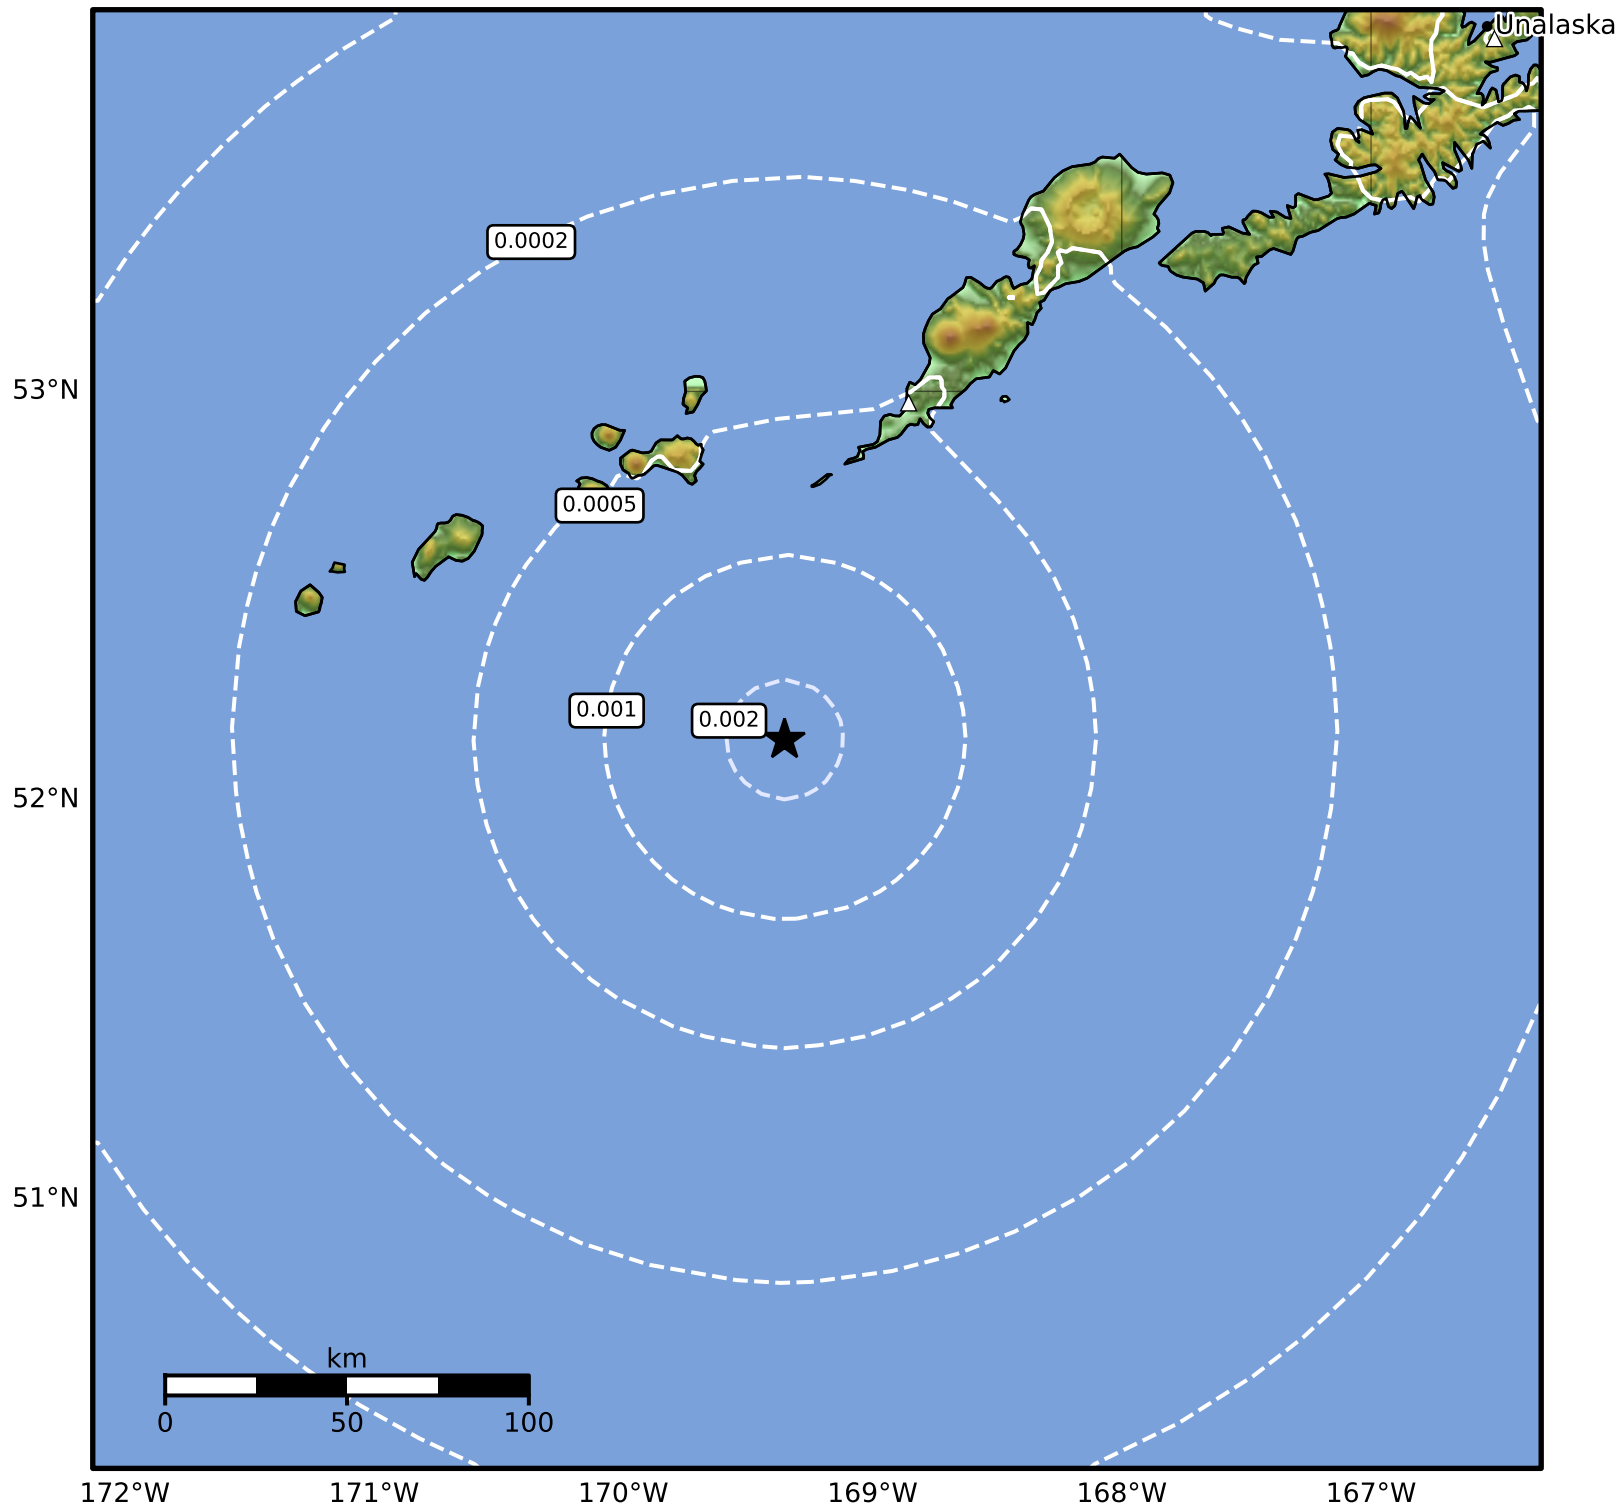

3.0 Second Peak Spectral Acceleration Map Alaska Earthquake Center  
ShakeMap: 94 km (58 miles) SSW of Nikolski  
May 02, 2024 20:23:29 UTC M3.8 N52.15 W169.35 Depth: 37.2km ID:ak0245nr5cs4

Scale based on Worden et al. (2012)

Version 2: Processed 2024-05-02T21:26:37Z

△ Seismic Instrument ○ Reported Intensity

★ Epicenter