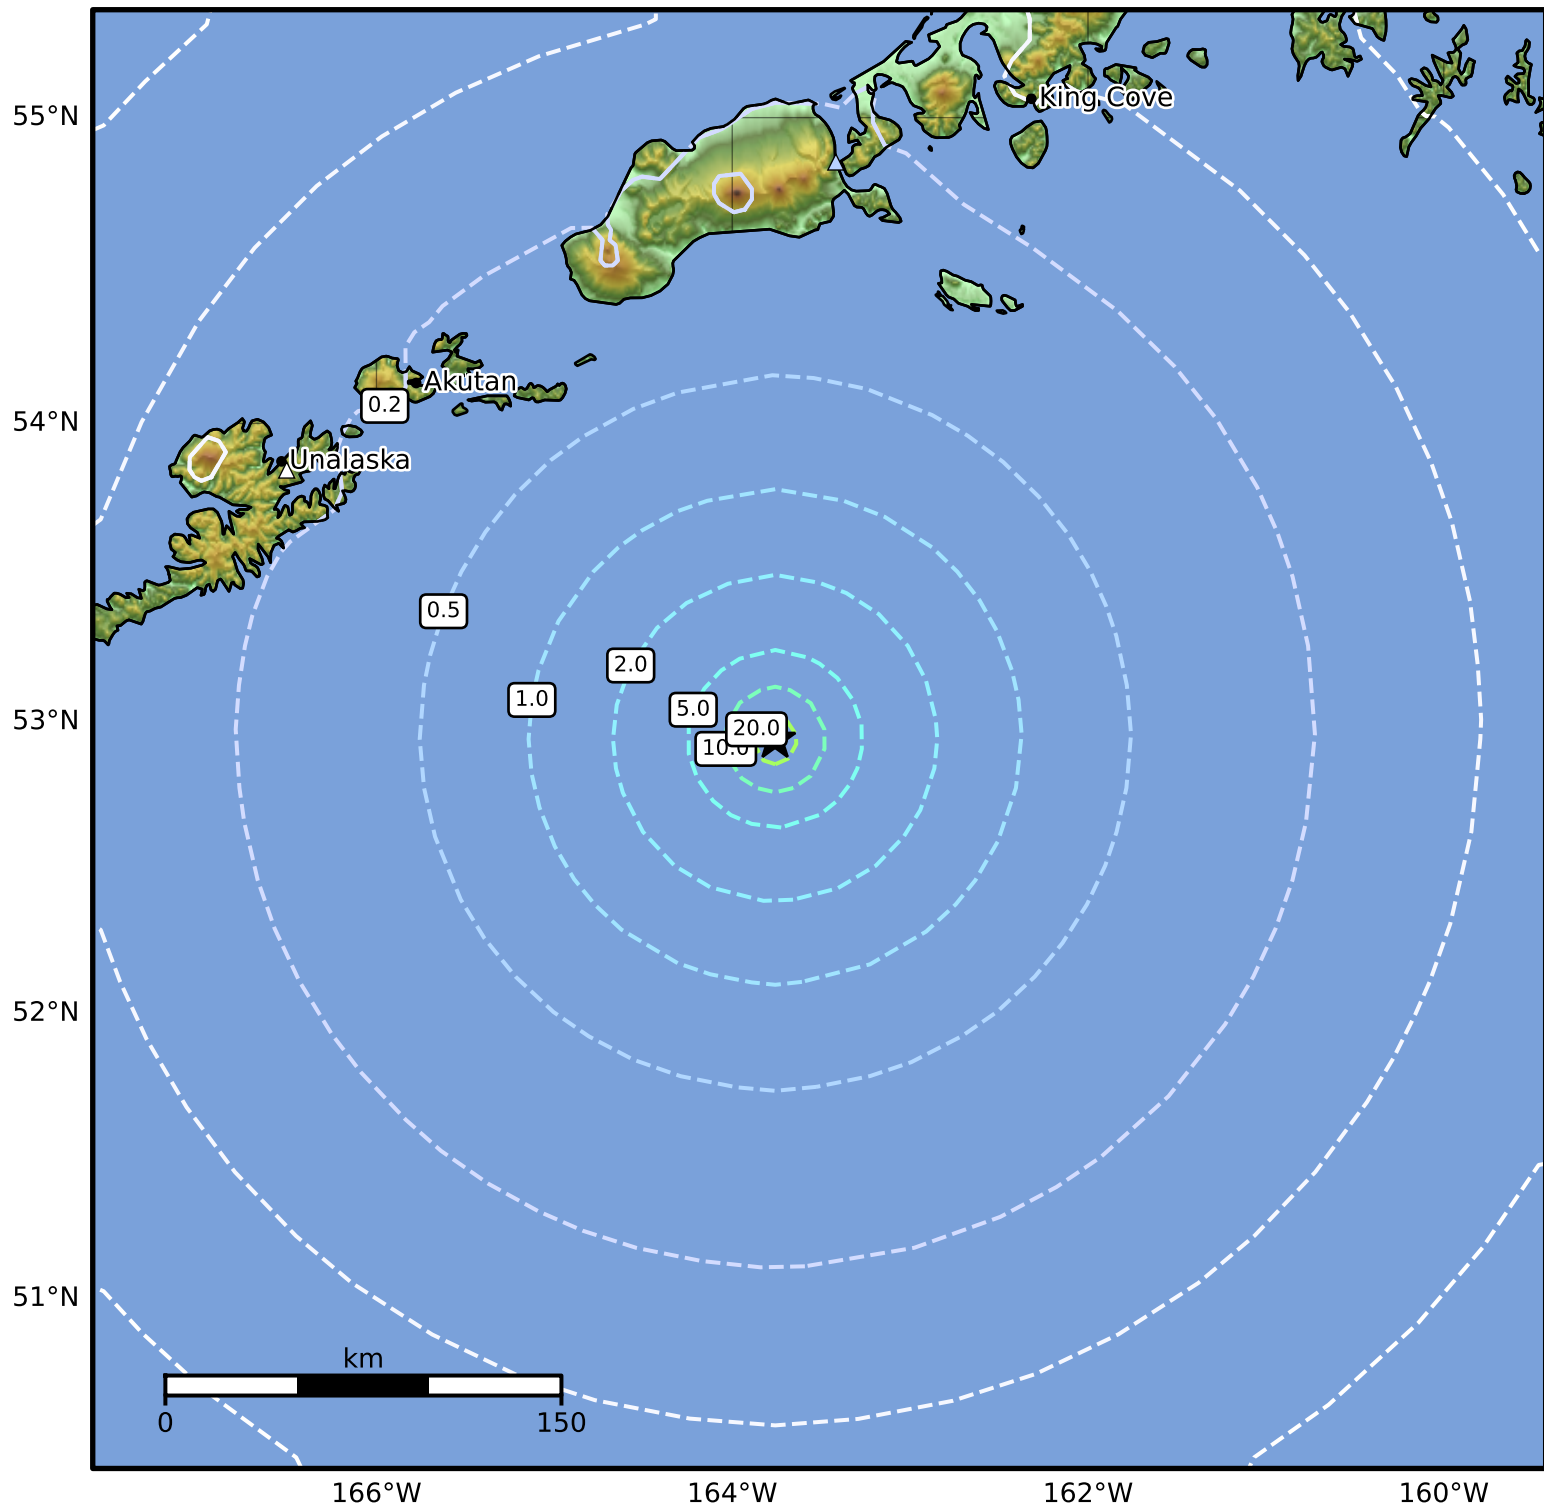

0.3 Second Peak Spectral Acceleration Map Alaska Earthquake Center
 ShakeMap: 188 km (117 miles) SE of Akutan
 May 05, 2024 08:27:47 UTC M5.2 N52.94 W163.76 Depth: 10.0km ID:ak0245sin332

| SA(0.3) (%g) | 0.1 | 0.2 | 0.5 | 1 | 2 | 5 | 10 | 20 | 50 | 100 | 200 |
|--------------|-----|-----|-----|---|---|---|----|----|----|-----|-----|
|--------------|-----|-----|-----|---|---|---|----|----|----|-----|-----|

Scale based on Worden et al. (2012)

Version 3: Processed 2024-05-05T20:00:08Z

△ Seismic Instrument ○ Reported Intensity

★ Epicenter