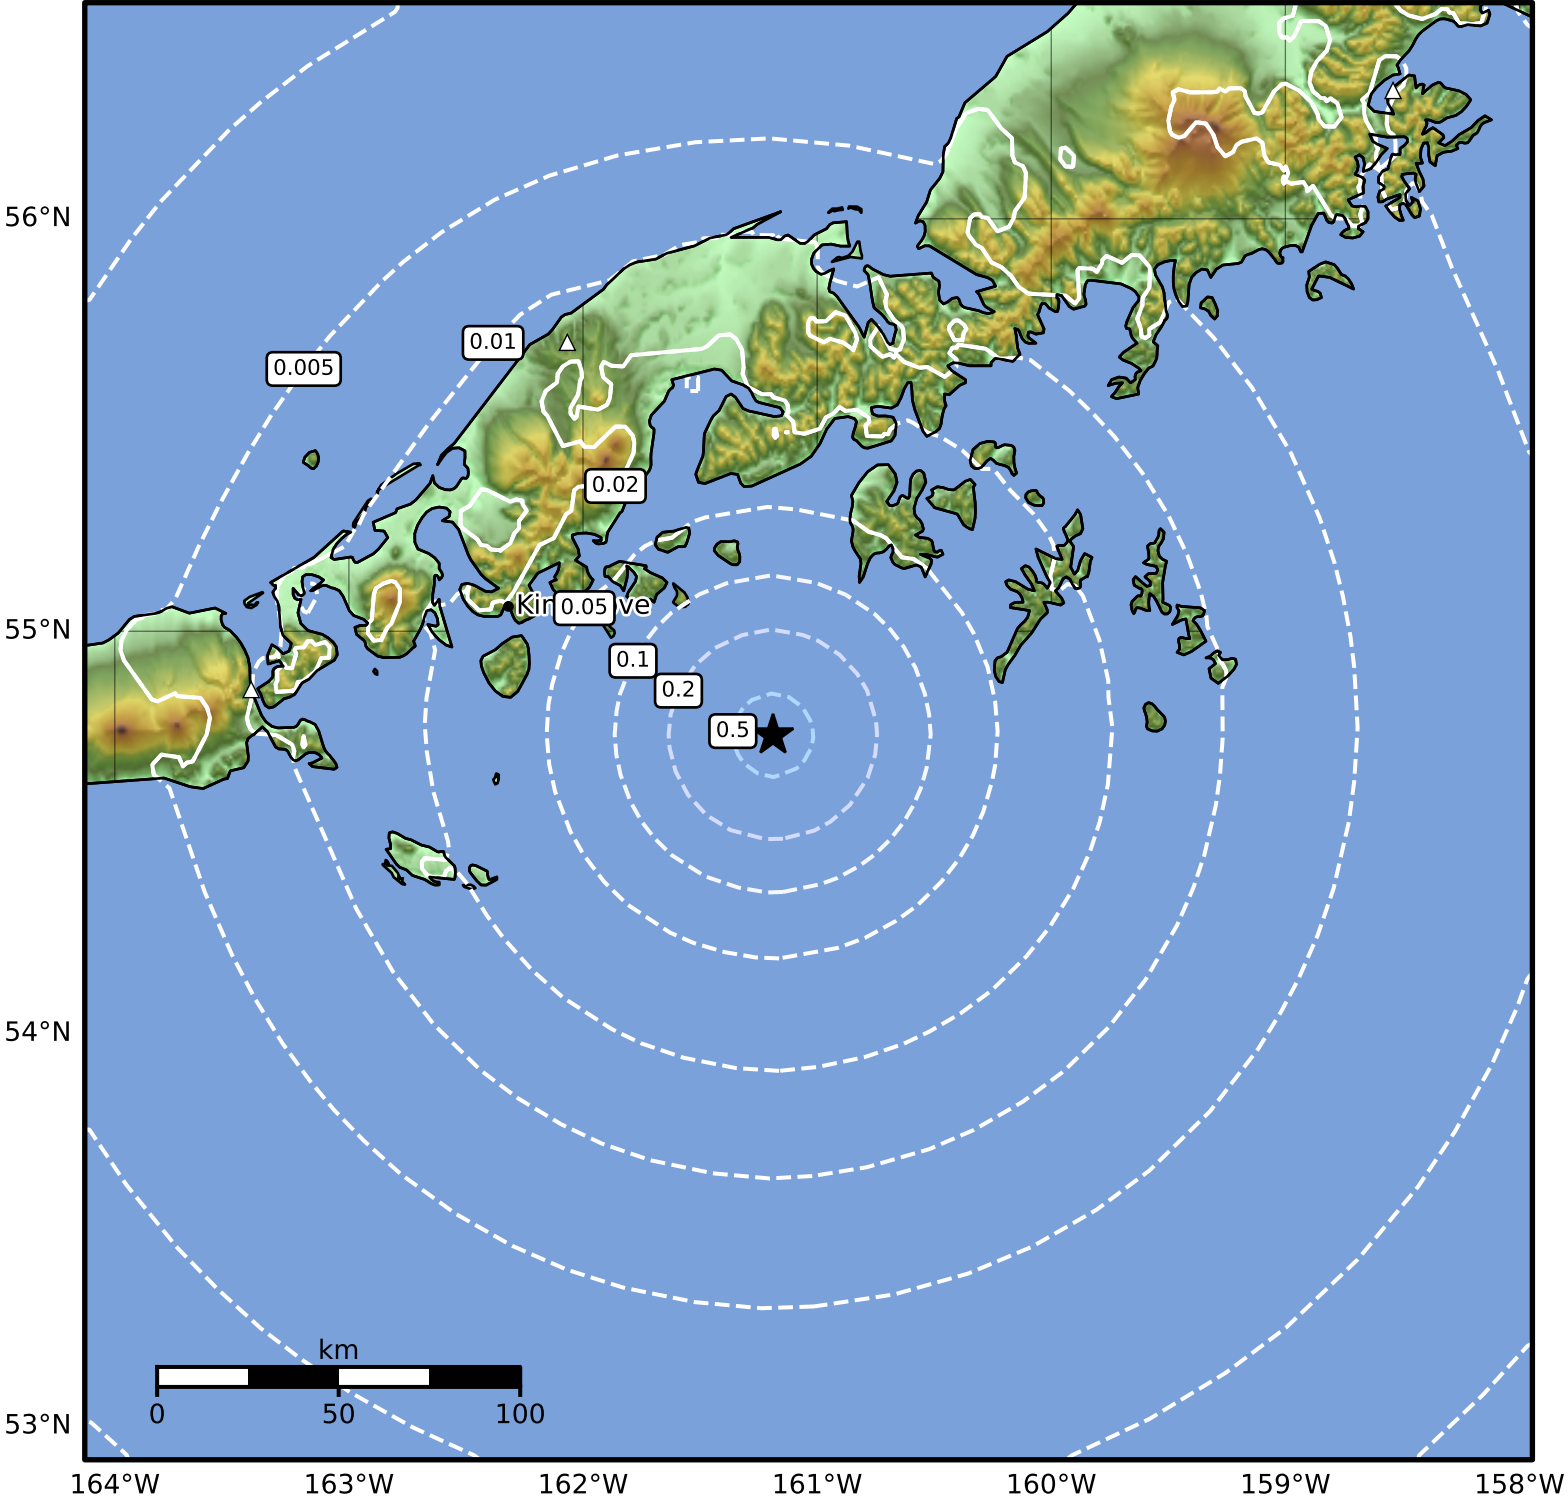

0.3 Second Peak Spectral Acceleration Map Alaska Earthquake Center  
 ShakeMap: 79 km (49 miles) ESE of King Cove  
 May 05, 2024 19:47:05 UTC M3.5 N54.74 W161.19 Depth: 18.2km ID:ak0245spb1qd

<b>SA(0.3) (%g)</b>	<b>0.1</b>	<b>0.2</b>	<b>0.5</b>	<b>1</b>	<b>2</b>	<b>5</b>	<b>10</b>	<b>20</b>	<b>50</b>	<b>100</b>	<b>200</b>
---------------------	------------	------------	------------	----------	----------	----------	-----------	-----------	-----------	------------	------------

Scale based on Worden et al. (2012)

Version 2: Processed 2024-05-05T20:50:38Z

△ Seismic Instrument    ○ Reported Intensity    ★ Epicenter