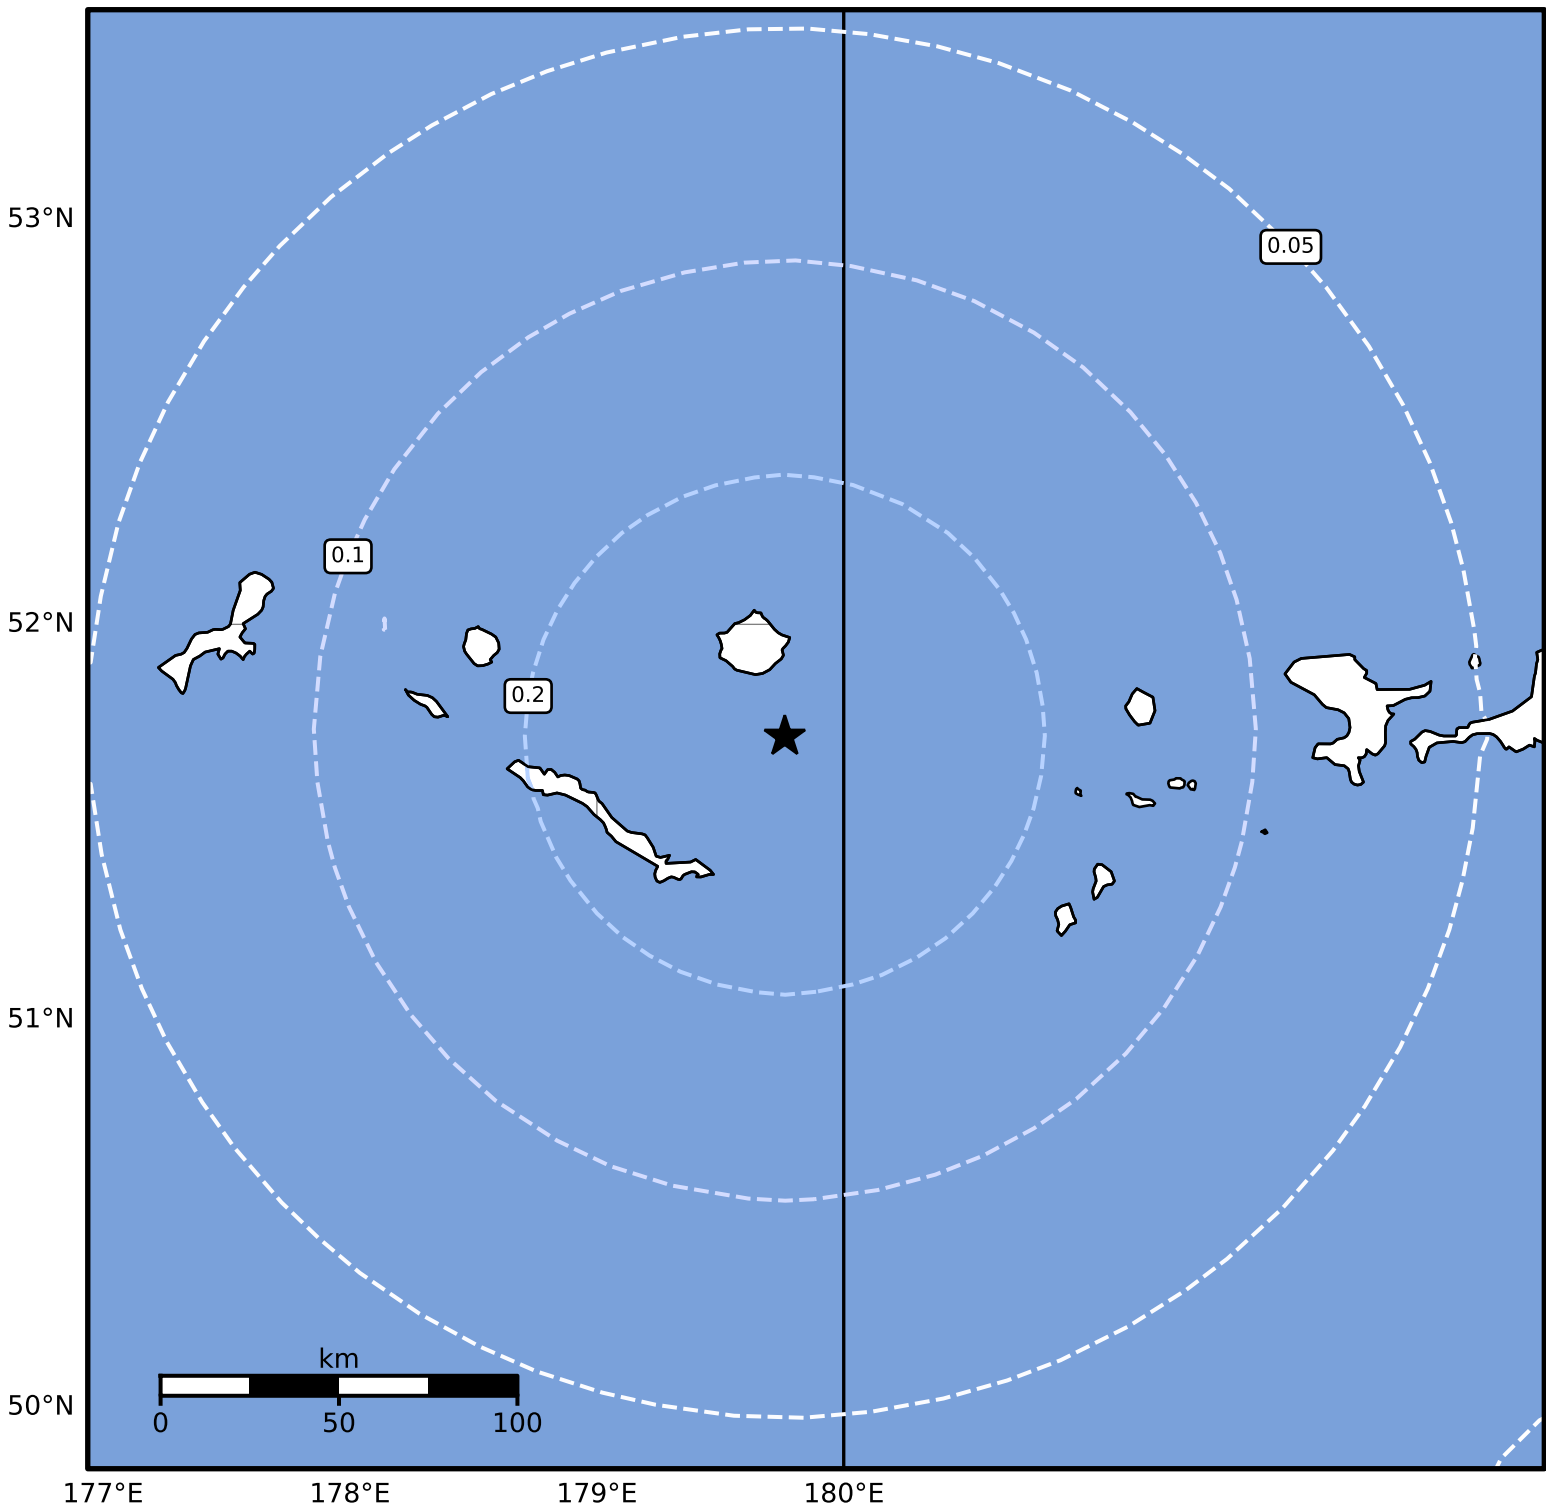

Peak Ground Acceleration Map Alaska Earthquake Center  
ShakeMap: 57 km (35 miles) ENE of Amchitka  
May 07, 2024 15:01:50 UTC M3.9 N51.72 E179.76 Depth: 95.6km ID:ak0245vxq8xo

Scale based on Worden et al. (2012)

Version 2: Processed 2024-05-07T17:32:47Z

△ Seismic Instrument ○ Reported Intensity

★ Epicenter