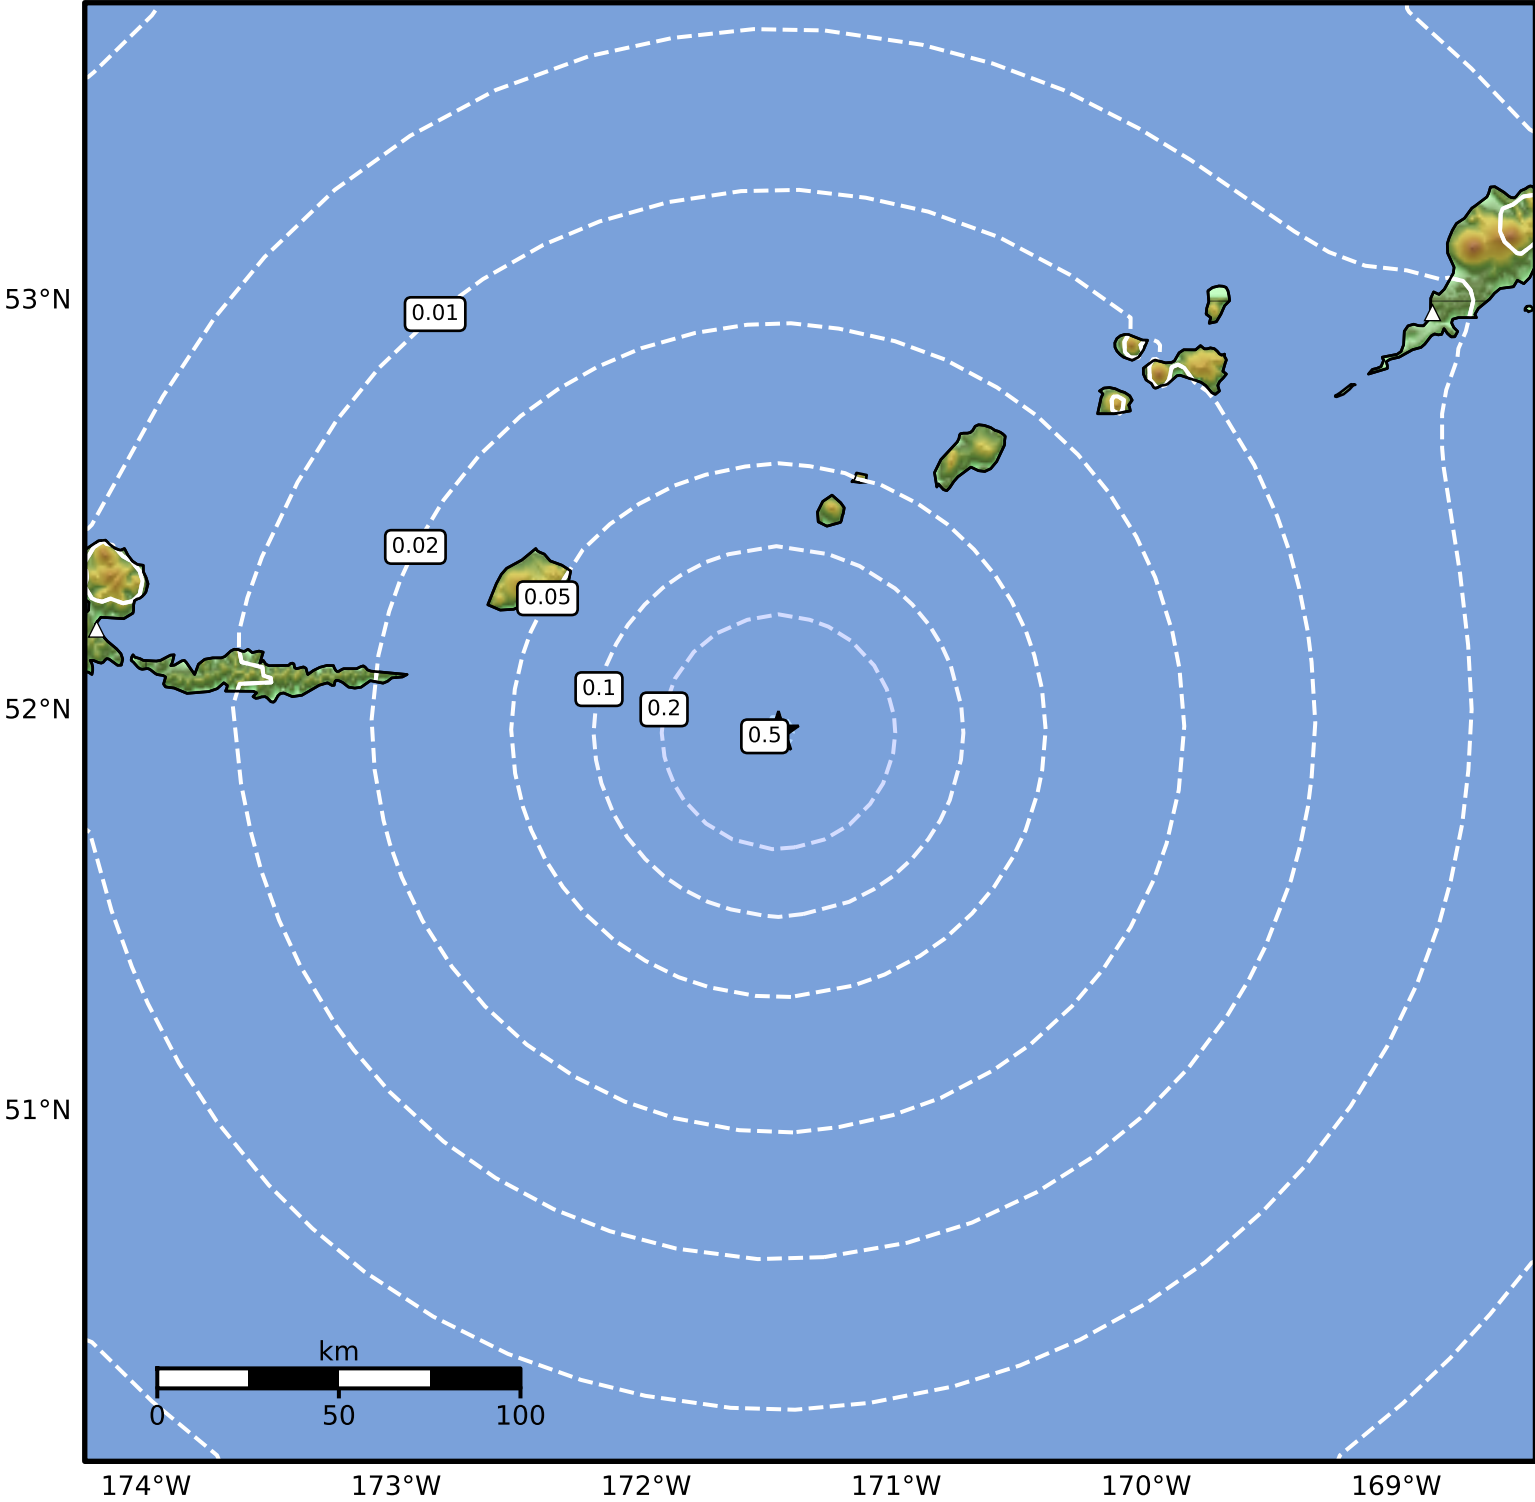

0.3 Second Peak Spectral Acceleration Map Alaska Earthquake Center
ShakeMap: 58 km (36 miles) SE of Amukta Pass
May 07, 2024 16:06:57 UTC M3.7 N51.95 W171.47 Depth: 25.7km ID:ak0245vycr9t

SA(0.3) (%g)	0.1	0.2	0.5	1	2	5	10	20	50	100	200
---------------------	------------	------------	------------	----------	----------	----------	-----------	-----------	-----------	------------	------------

Scale based on Worden et al. (2012)

Version 2: Processed 2024-05-07T17:38:53Z

△ Seismic Instrument ○ Reported Intensity

★ Epicenter