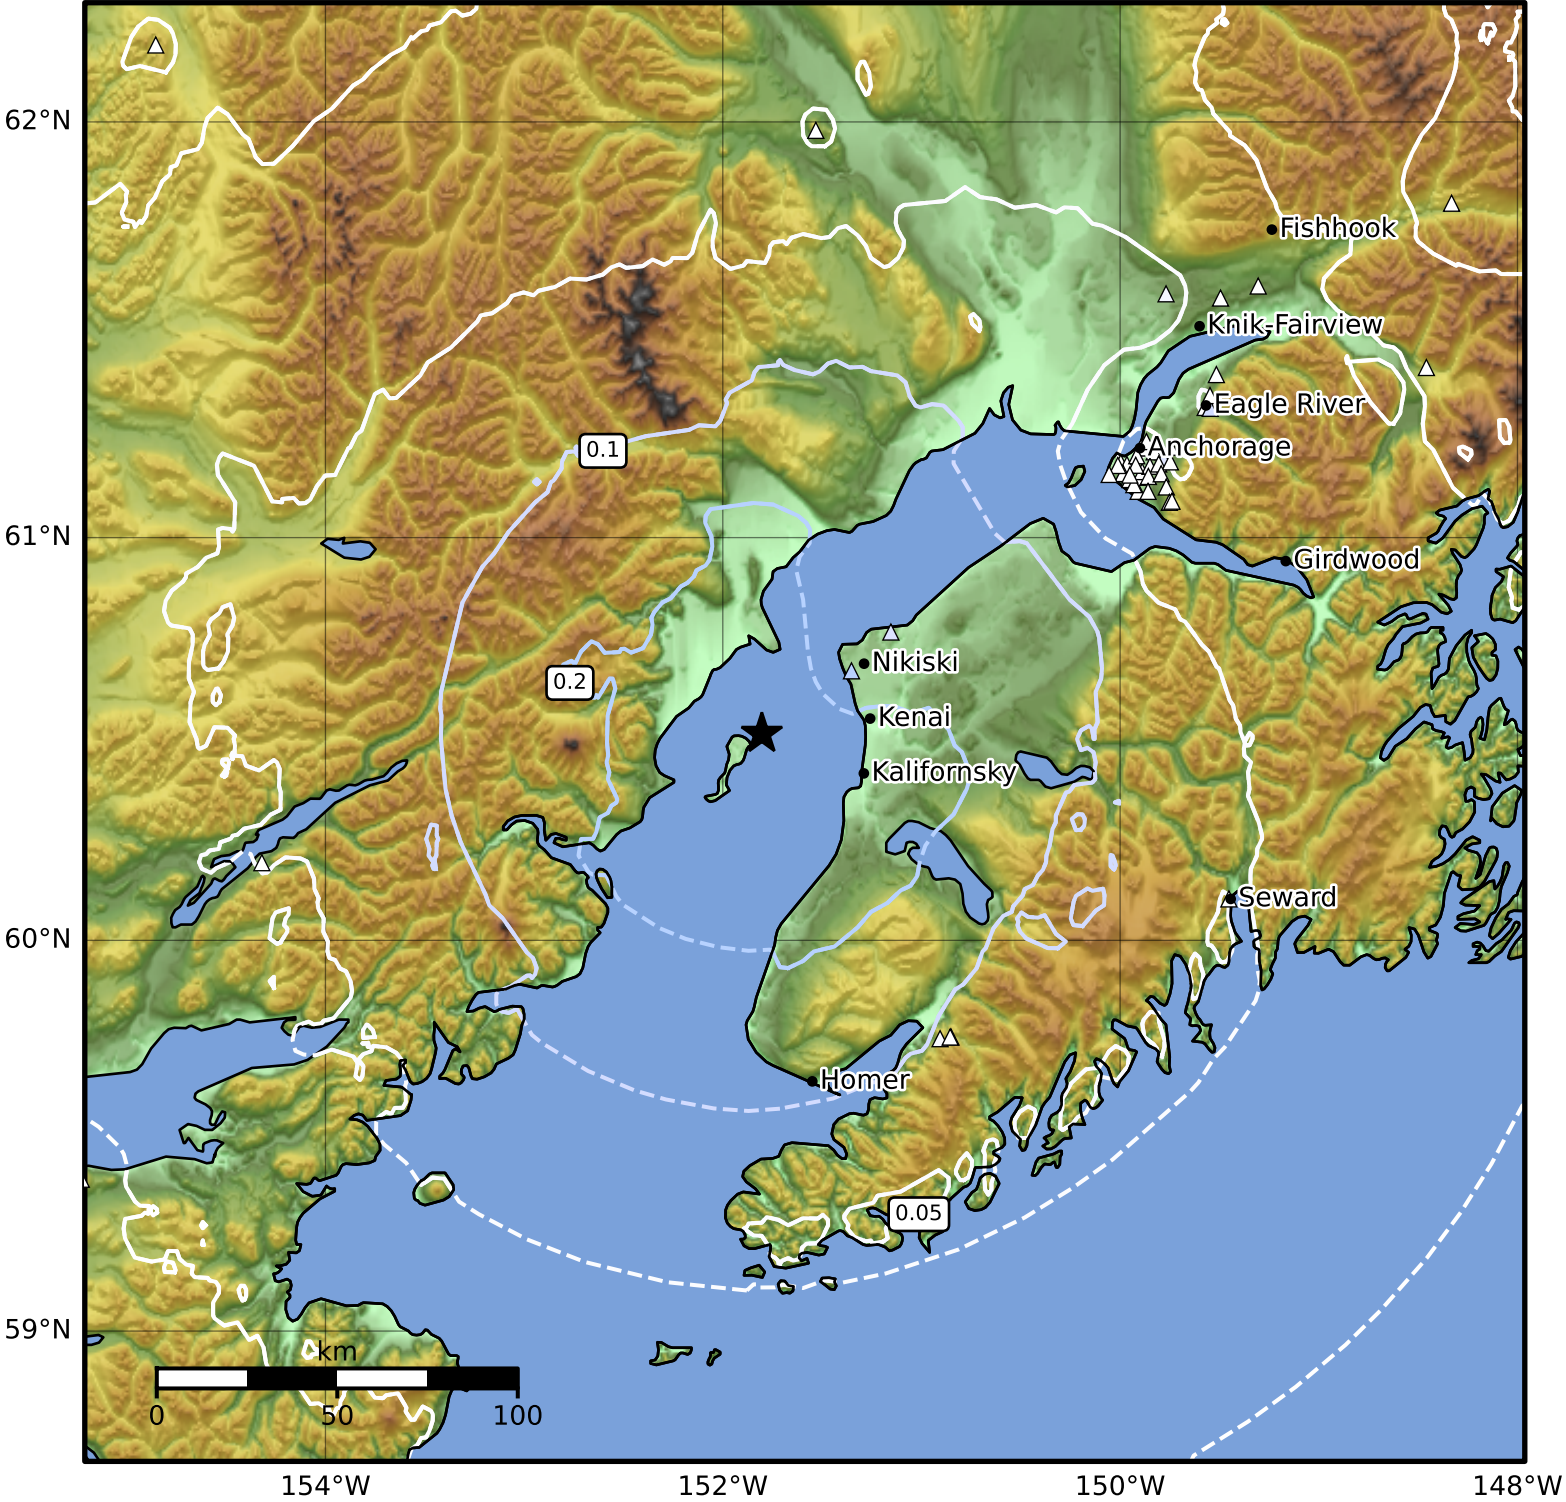

Peak Ground Acceleration Map Alaska Earthquake Center
 ShakeMap: 30 km (19 miles) W of Kenai
 May 12, 2024 10:14:57 UTC M3.7 N60.52 W151.80 Depth: 67.0km ID:ak024644im5i

PGA (%g)	0.1	0.2	0.5	1	2	5	10	20	50	100	200
----------	-----	-----	-----	---	---	---	----	----	----	-----	-----

Scale based on Worden et al. (2012) Version 2: Processed 2024-05-12T16:02:24Z
 △ Seismic Instrument ○ Reported Intensity ★ Epicenter