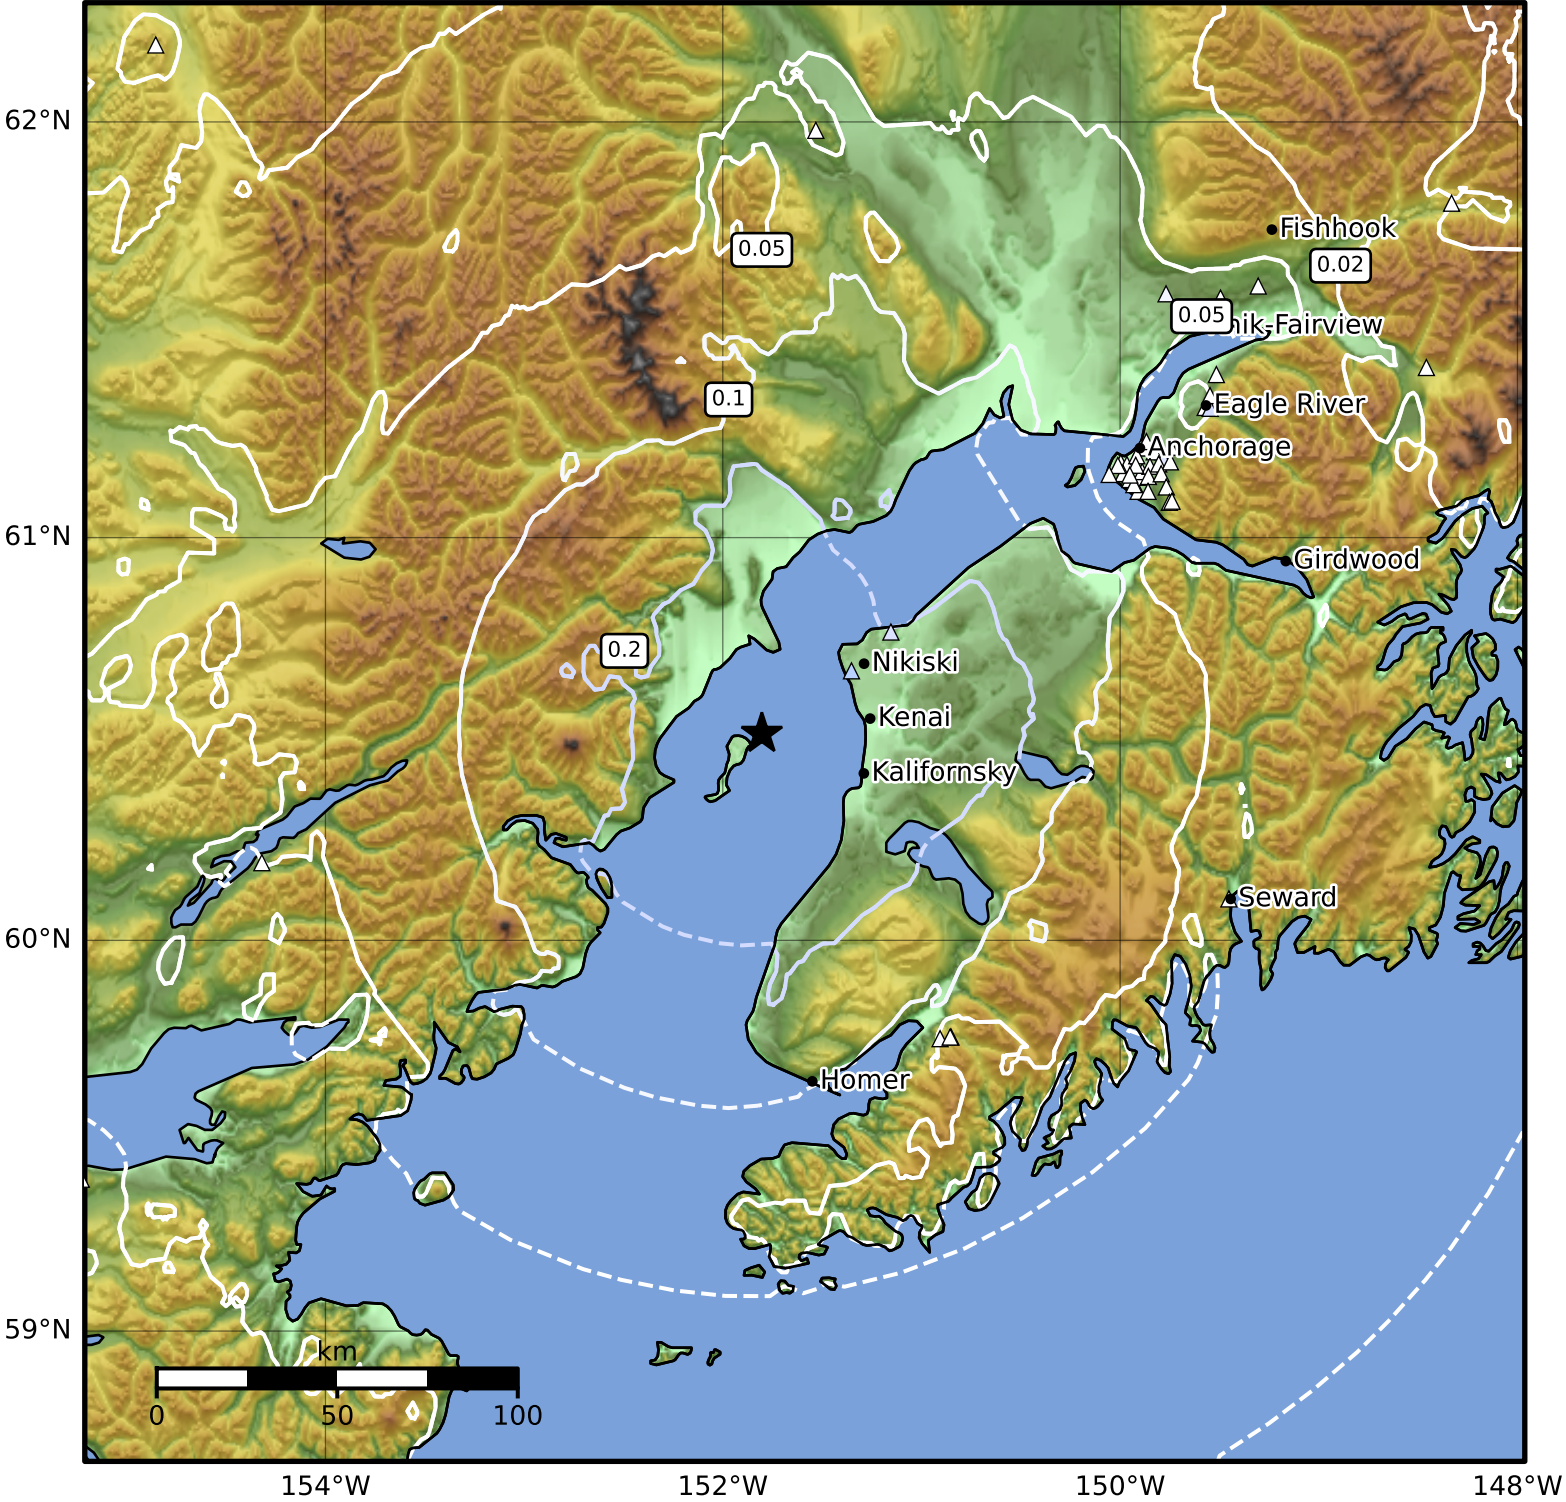

0.3 Second Peak Spectral Acceleration Map Alaska Earthquake Center
 ShakeMap: 30 km (19 miles) W of Kenai
 May 12, 2024 10:14:57 UTC M3.7 N60.52 W151.80 Depth: 67.0km ID:ak024644im5i

SA(0.3) (%g)	0.1	0.2	0.5	1	2	5	10	20	50	100	200
---------------------	------------	------------	------------	----------	----------	----------	-----------	-----------	-----------	------------	------------

Scale based on Worden et al. (2012) Version 2: Processed 2024-05-12T16:02:24Z
 △ Seismic Instrument ○ Reported Intensity ★ Epicenter