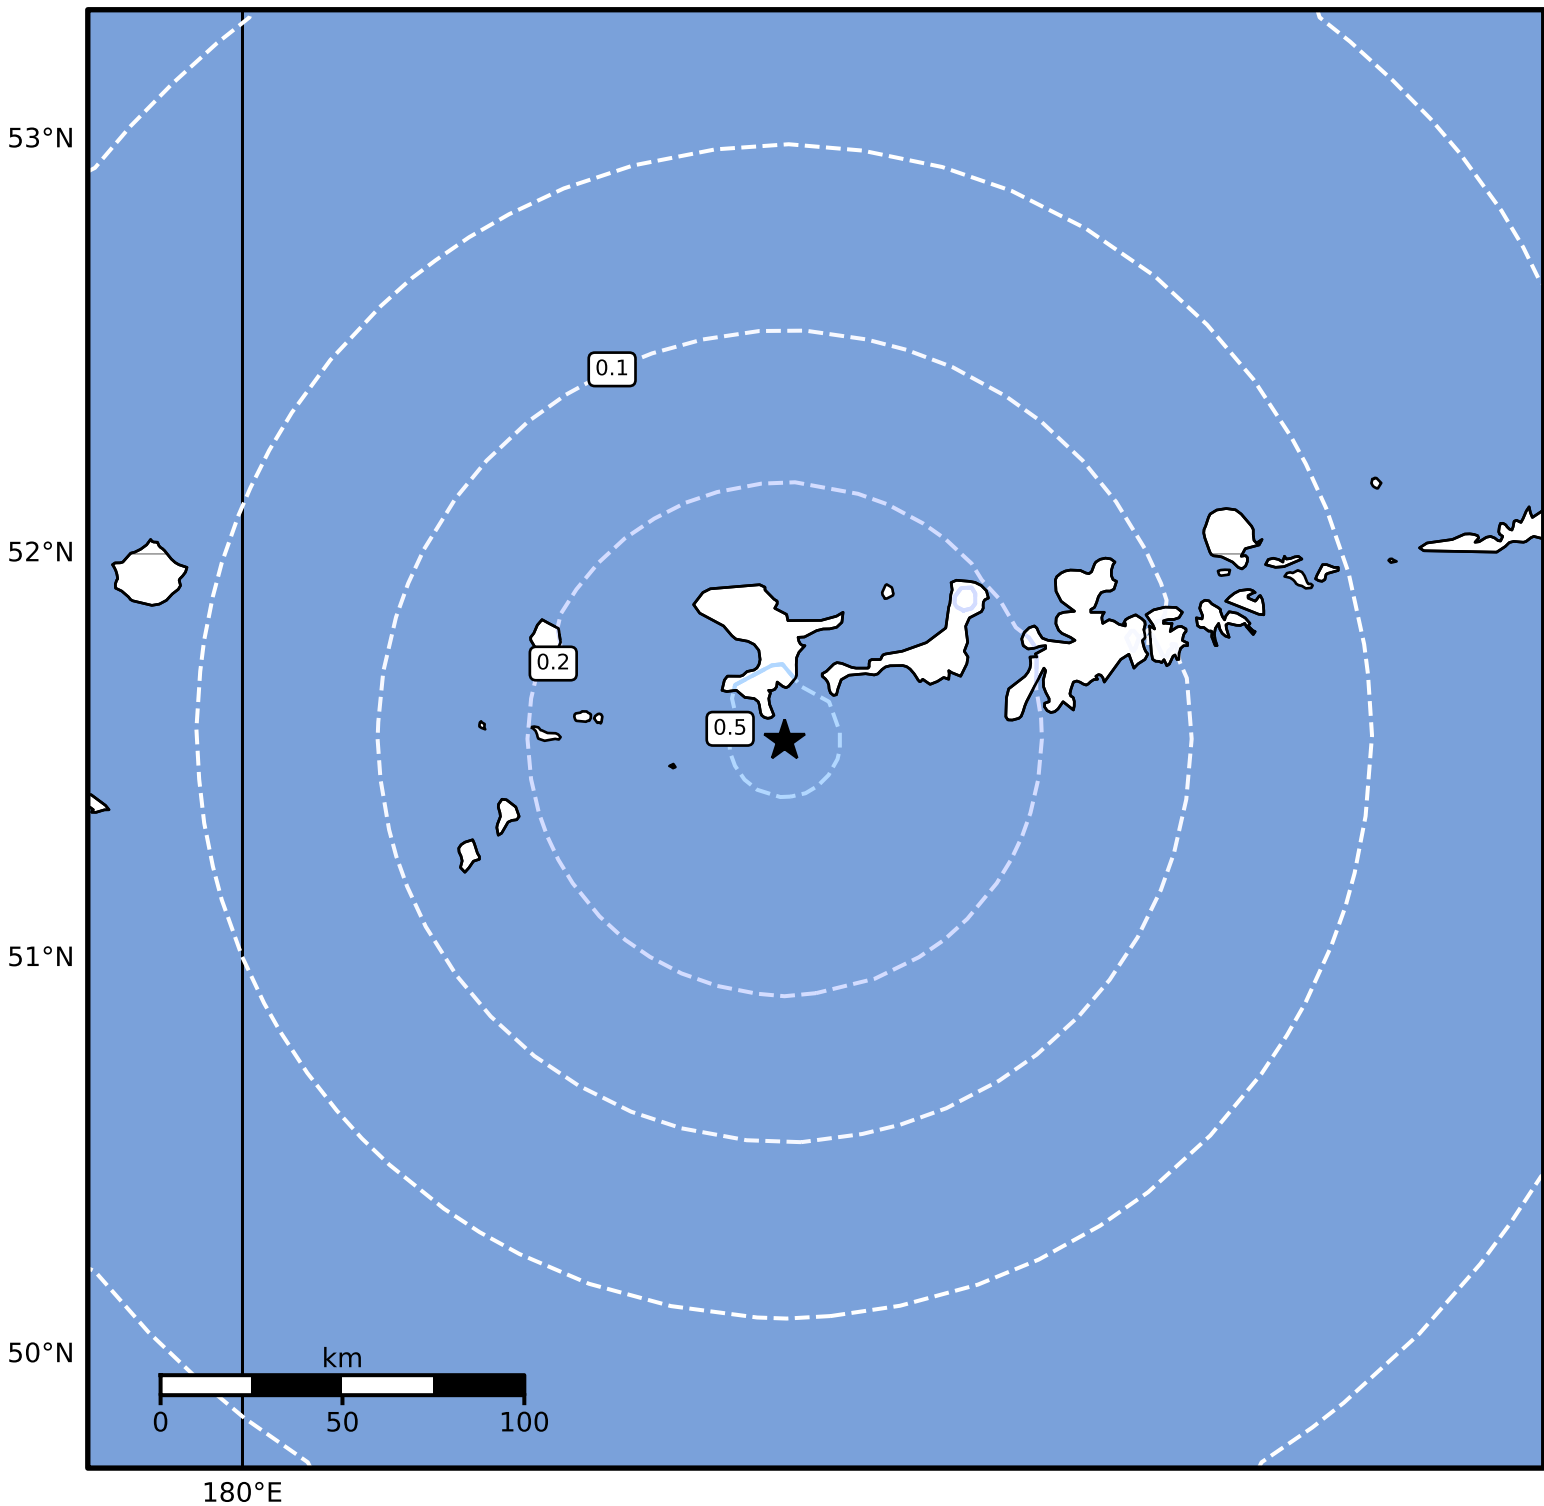

0.3 Second Peak Spectral Acceleration Map Alaska Earthquake Center
 ShakeMap: 91 km (57 miles) WSW of Adak
 May 13, 2024 21:36:17 UTC M3.6 N51.54 W177.85 Depth: 55.2km ID:ak02465yqd0i

SA(0.3) (%g)	0.1	0.2	0.5	1	2	5	10	20	50	100	200
--------------	-----	-----	-----	---	---	---	----	----	----	-----	-----

Scale based on Worden et al. (2012)

Version 2: Processed 2024-05-13T22:22:41Z

△ Seismic Instrument ○ Reported Intensity

★ Epicenter