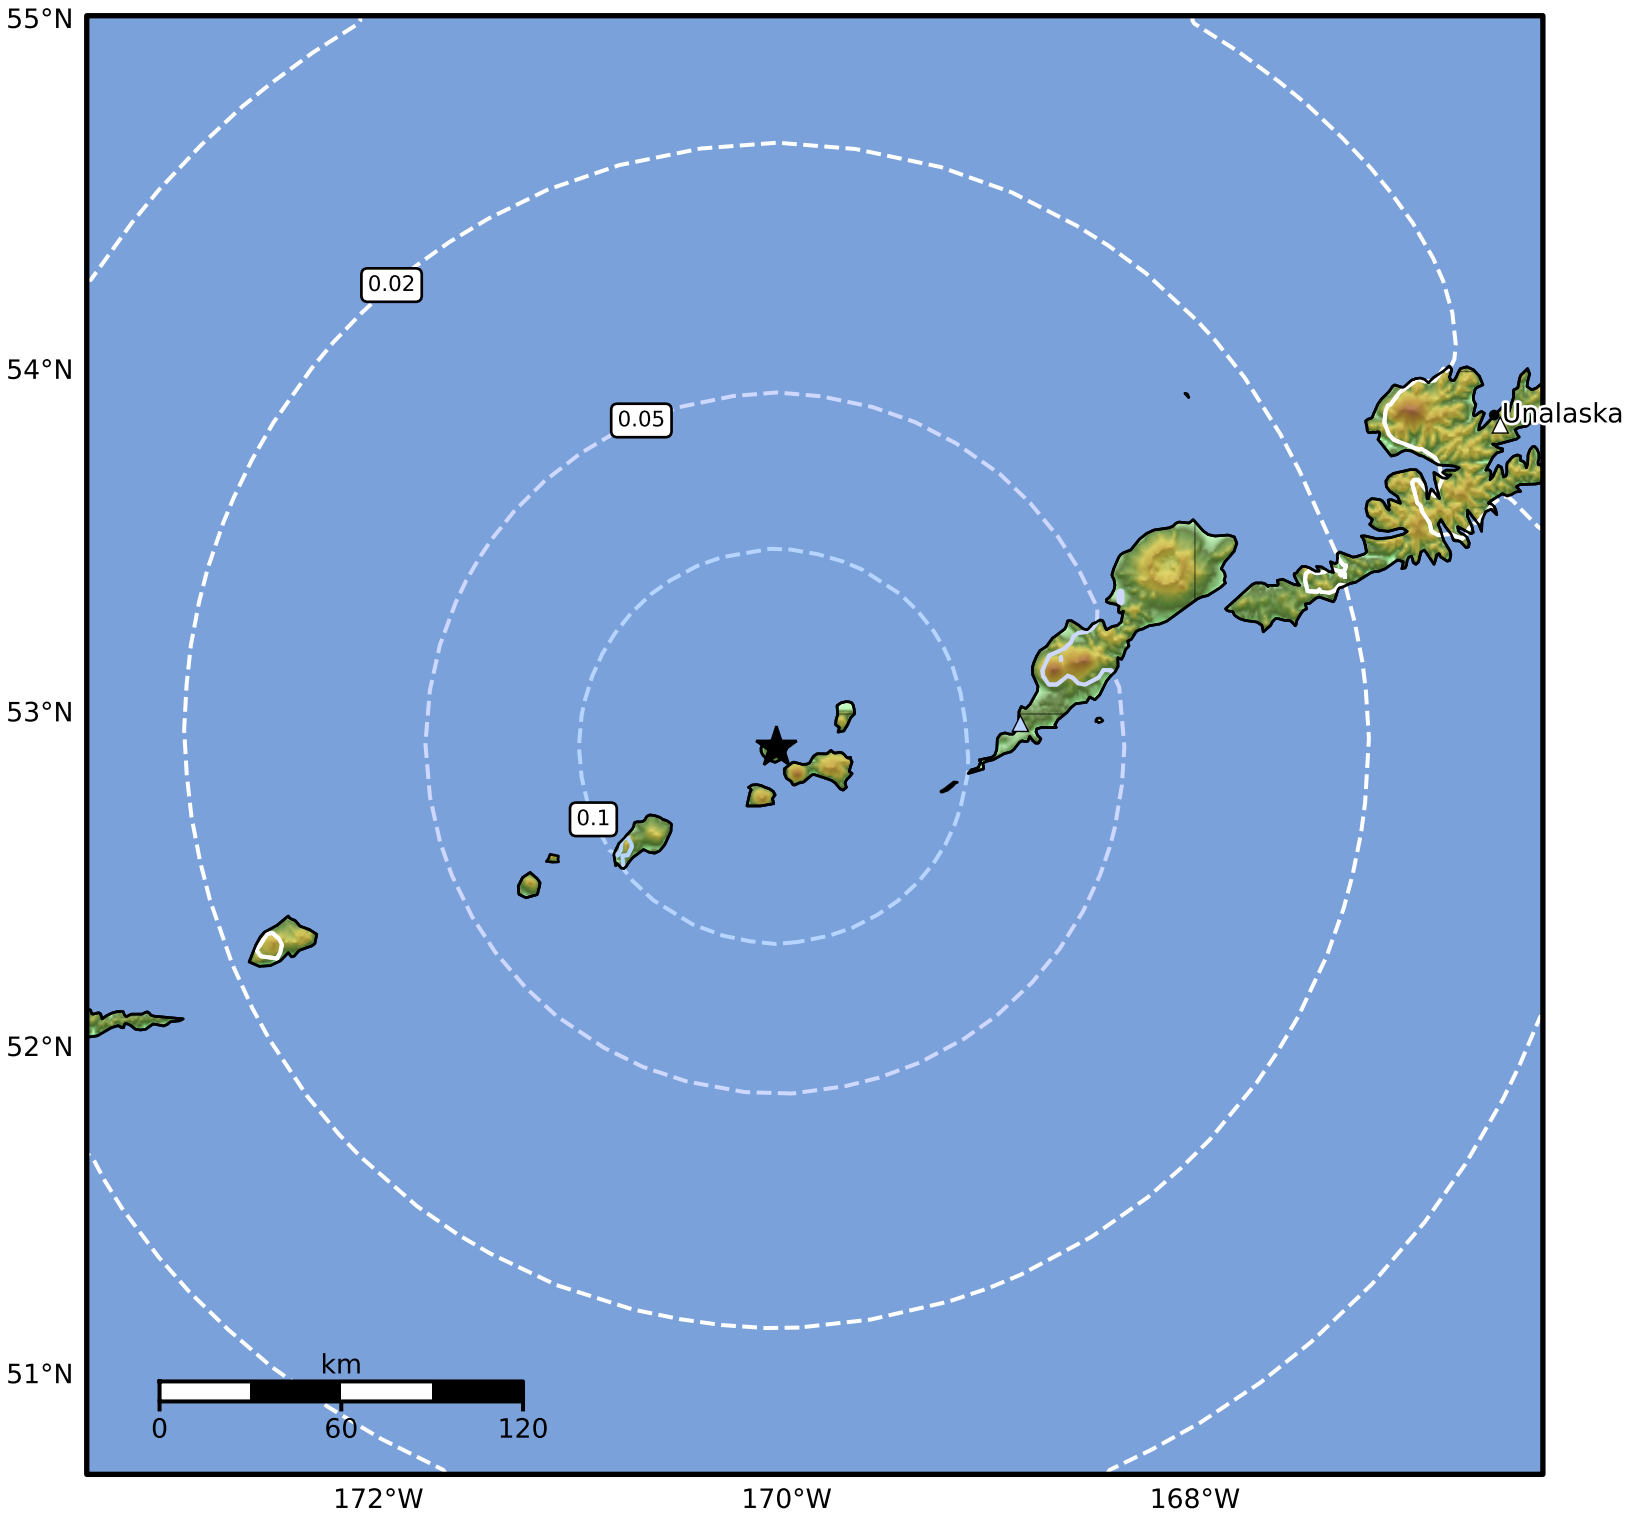

Peak Ground Velocity Map Alaska Earthquake Center
ShakeMap: 79 km (49 miles) W of Nikolski
May 14, 2024 13:49:48 UTC M4.4 N52.90 W170.05 Depth: 71.6km ID:ak02467hl3dg

Scale based on Worden et al. (2012)

Version 2: Processed 2024-05-14T14:52:43Z

△ Seismic Instrument ○ Reported Intensity

★ Epicenter