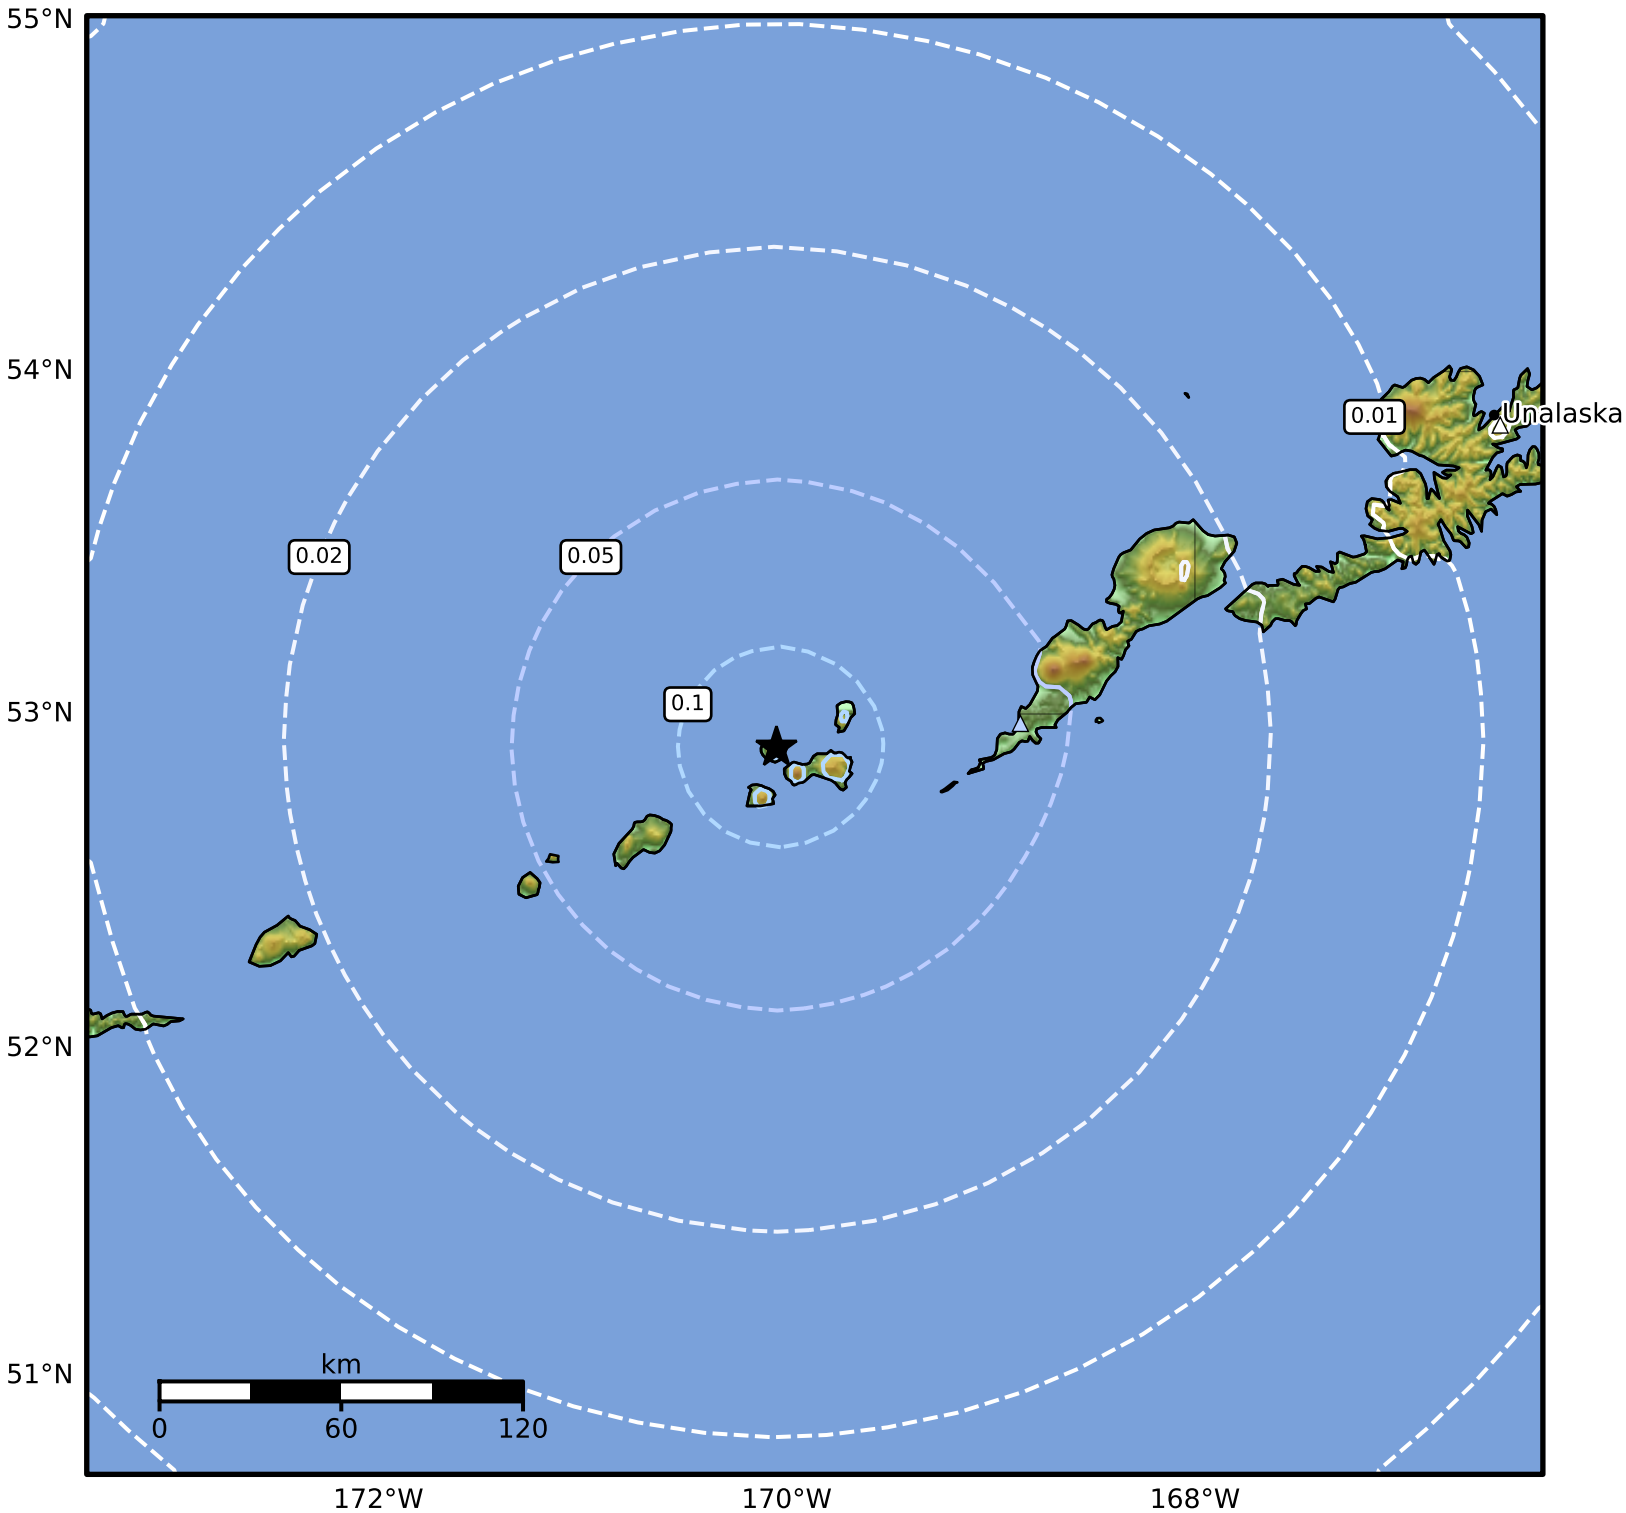

1.0 Second Peak Spectral Acceleration Map Alaska Earthquake Center
ShakeMap: 79 km (49 miles) W of Nikolski
May 14, 2024 13:49:48 UTC M4.4 N52.90 W170.05 Depth: 71.6km ID:ak02467hl3dg

SA(1.0) (%g)	0.1	0.2	0.5	1	2	5	10	20	50	100	200
--------------	-----	-----	-----	---	---	---	----	----	----	-----	-----

Scale based on Worden et al. (2012)

△ Seismic Instrument ○ Reported Intensity

★ Epicenter

Version 2: Processed 2024-05-14T14:52:43Z