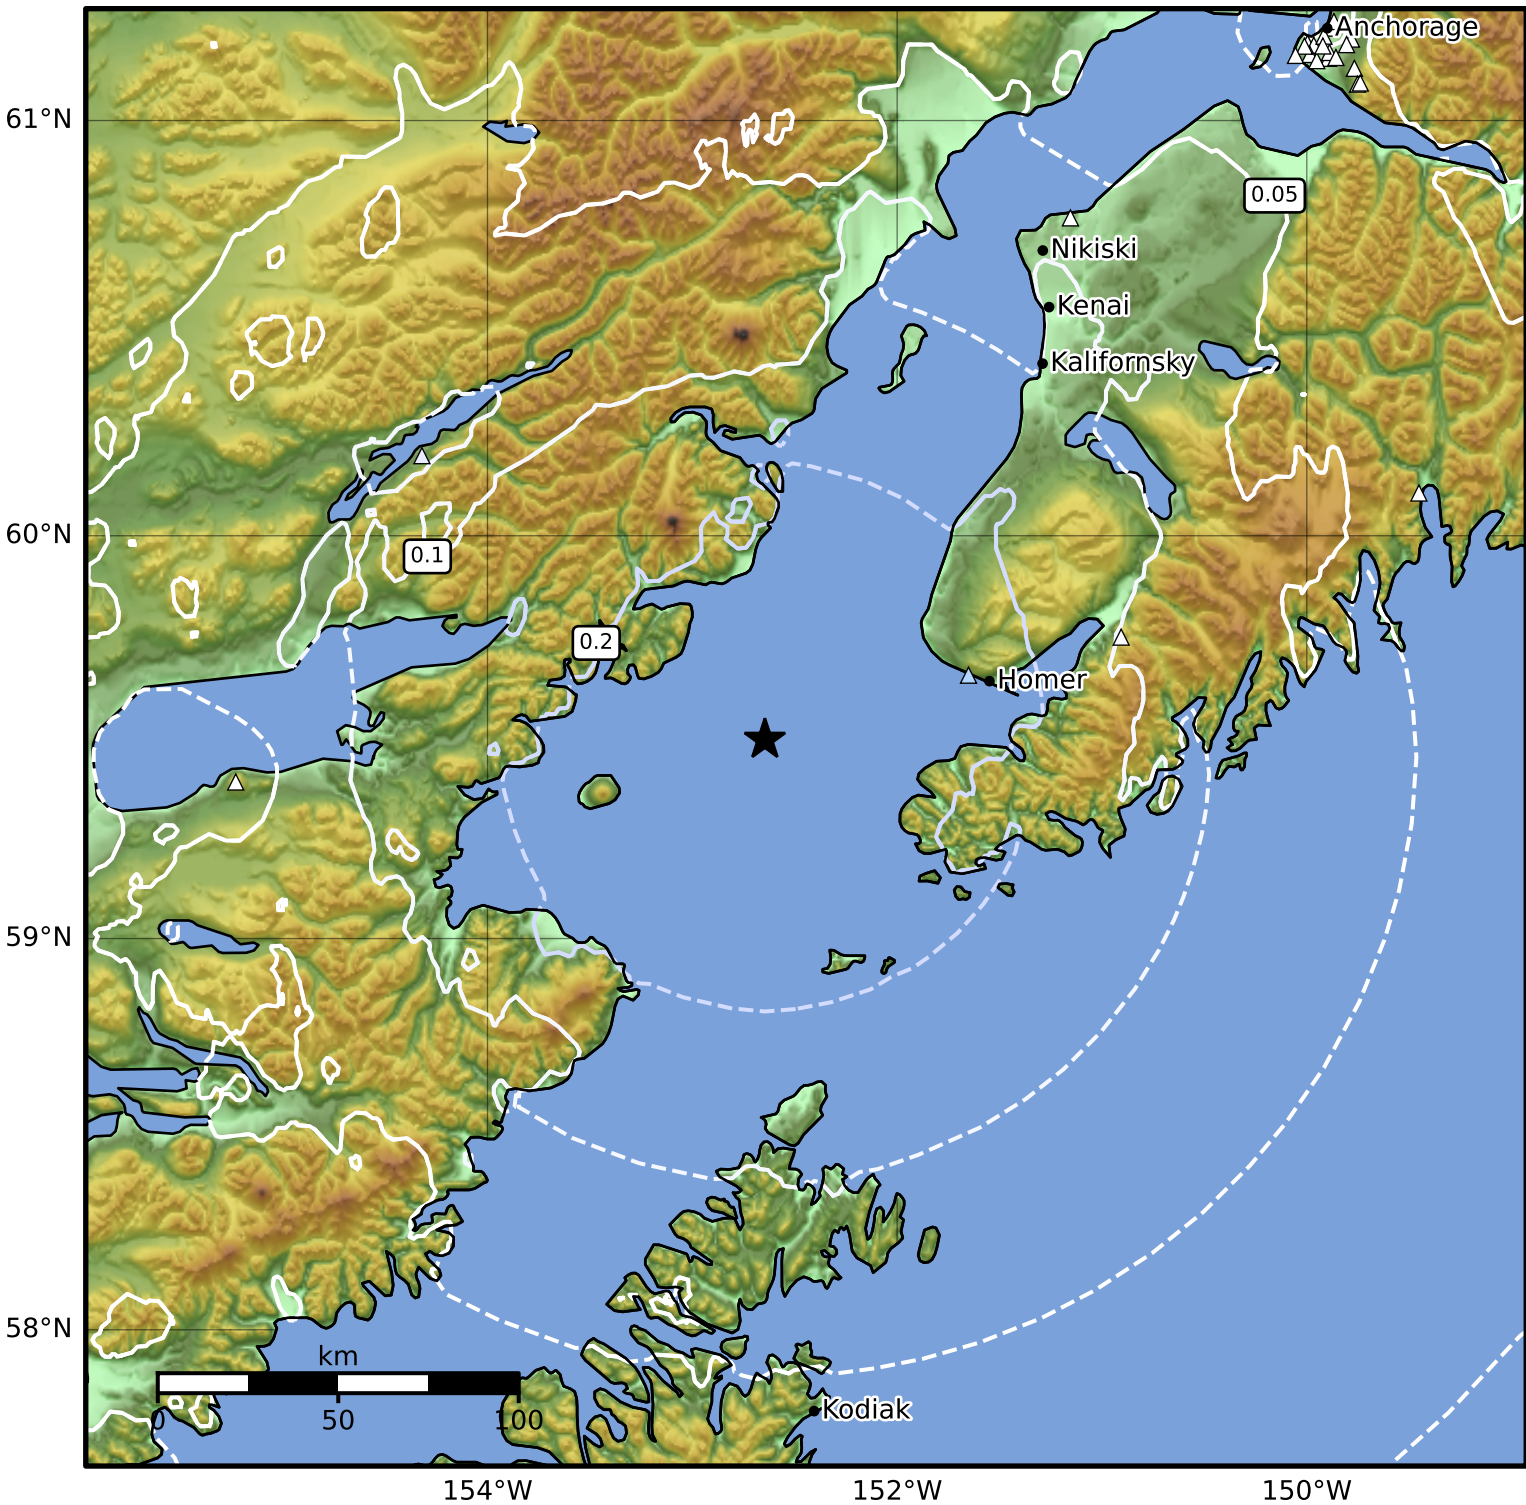

0.3 Second Peak Spectral Acceleration Map Alaska Earthquake Center  
 ShakeMap: 44 km (27 miles) WNW of Nanwalek  
 May 15, 2024 08:01:31 UTC M3.8 N59.50 W152.65 Depth: 71.1km ID:ak024691uxvo

SA(0.3) (%g)	0.1	0.2	0.5	1	2	5	10	20	50	100	200
--------------	-----	-----	-----	---	---	---	----	----	----	-----	-----

Scale based on Worden et al. (2012)

Version 2: Processed 2024-05-15T12:09:57Z

△ Seismic Instrument ○ Reported Intensity

★ Epicenter