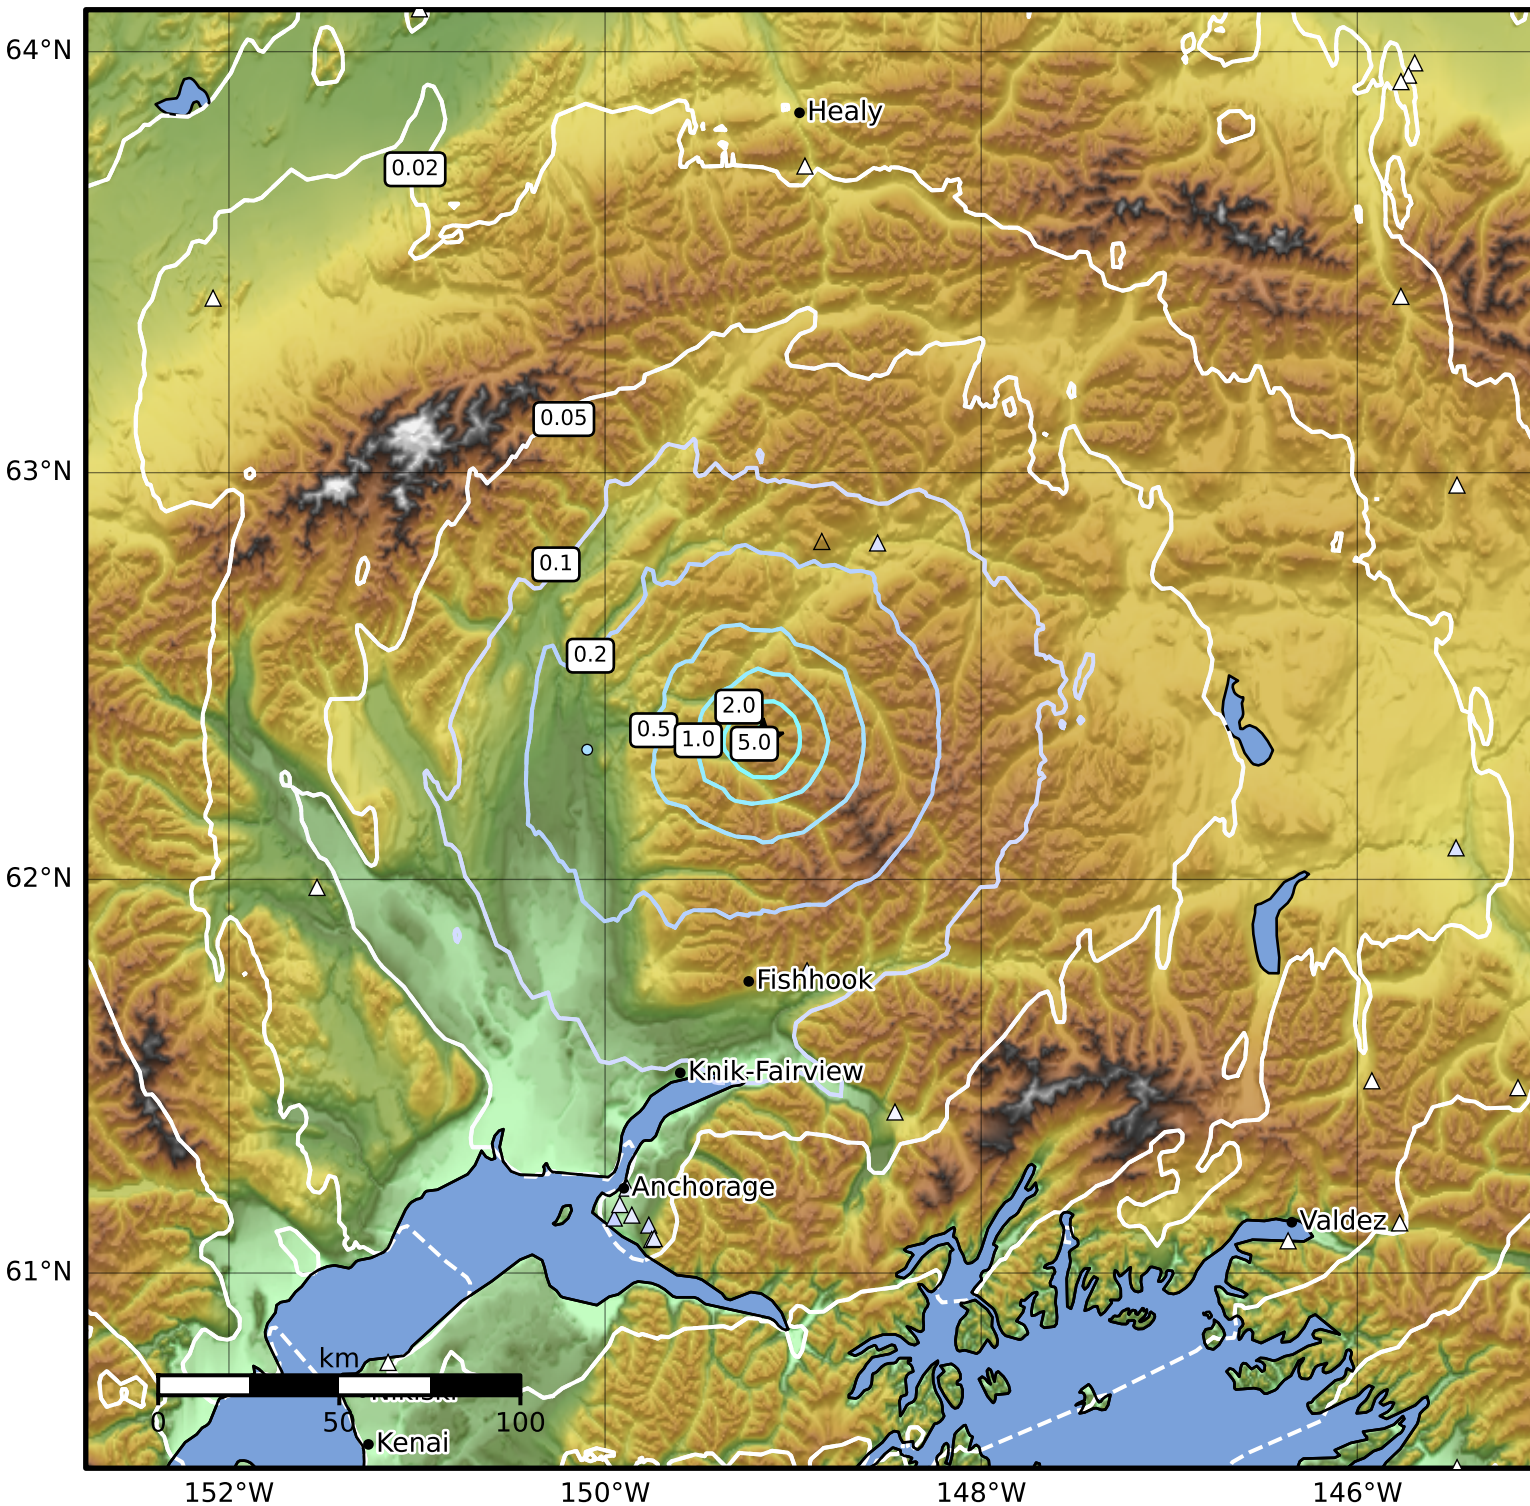

Peak Ground Acceleration Map Alaska Earthquake Center
 ShakeMap: 49 km (30 miles) E of Talkeetna
 May 15, 2024 11:16:35 UTC M4.3 N62.35 W149.16 Depth: 3.5km ID:ak024693qgtm

PGA (%g)	0.1	0.2	0.5	1	2	5	10	20	50	100	200
----------	-----	-----	-----	---	---	---	----	----	----	-----	-----

Scale based on Worden et al. (2012)

Version 2: Processed 2024-05-15T11:39:19Z

△ Seismic Instrument ○ Reported Intensity

★ Epicenter