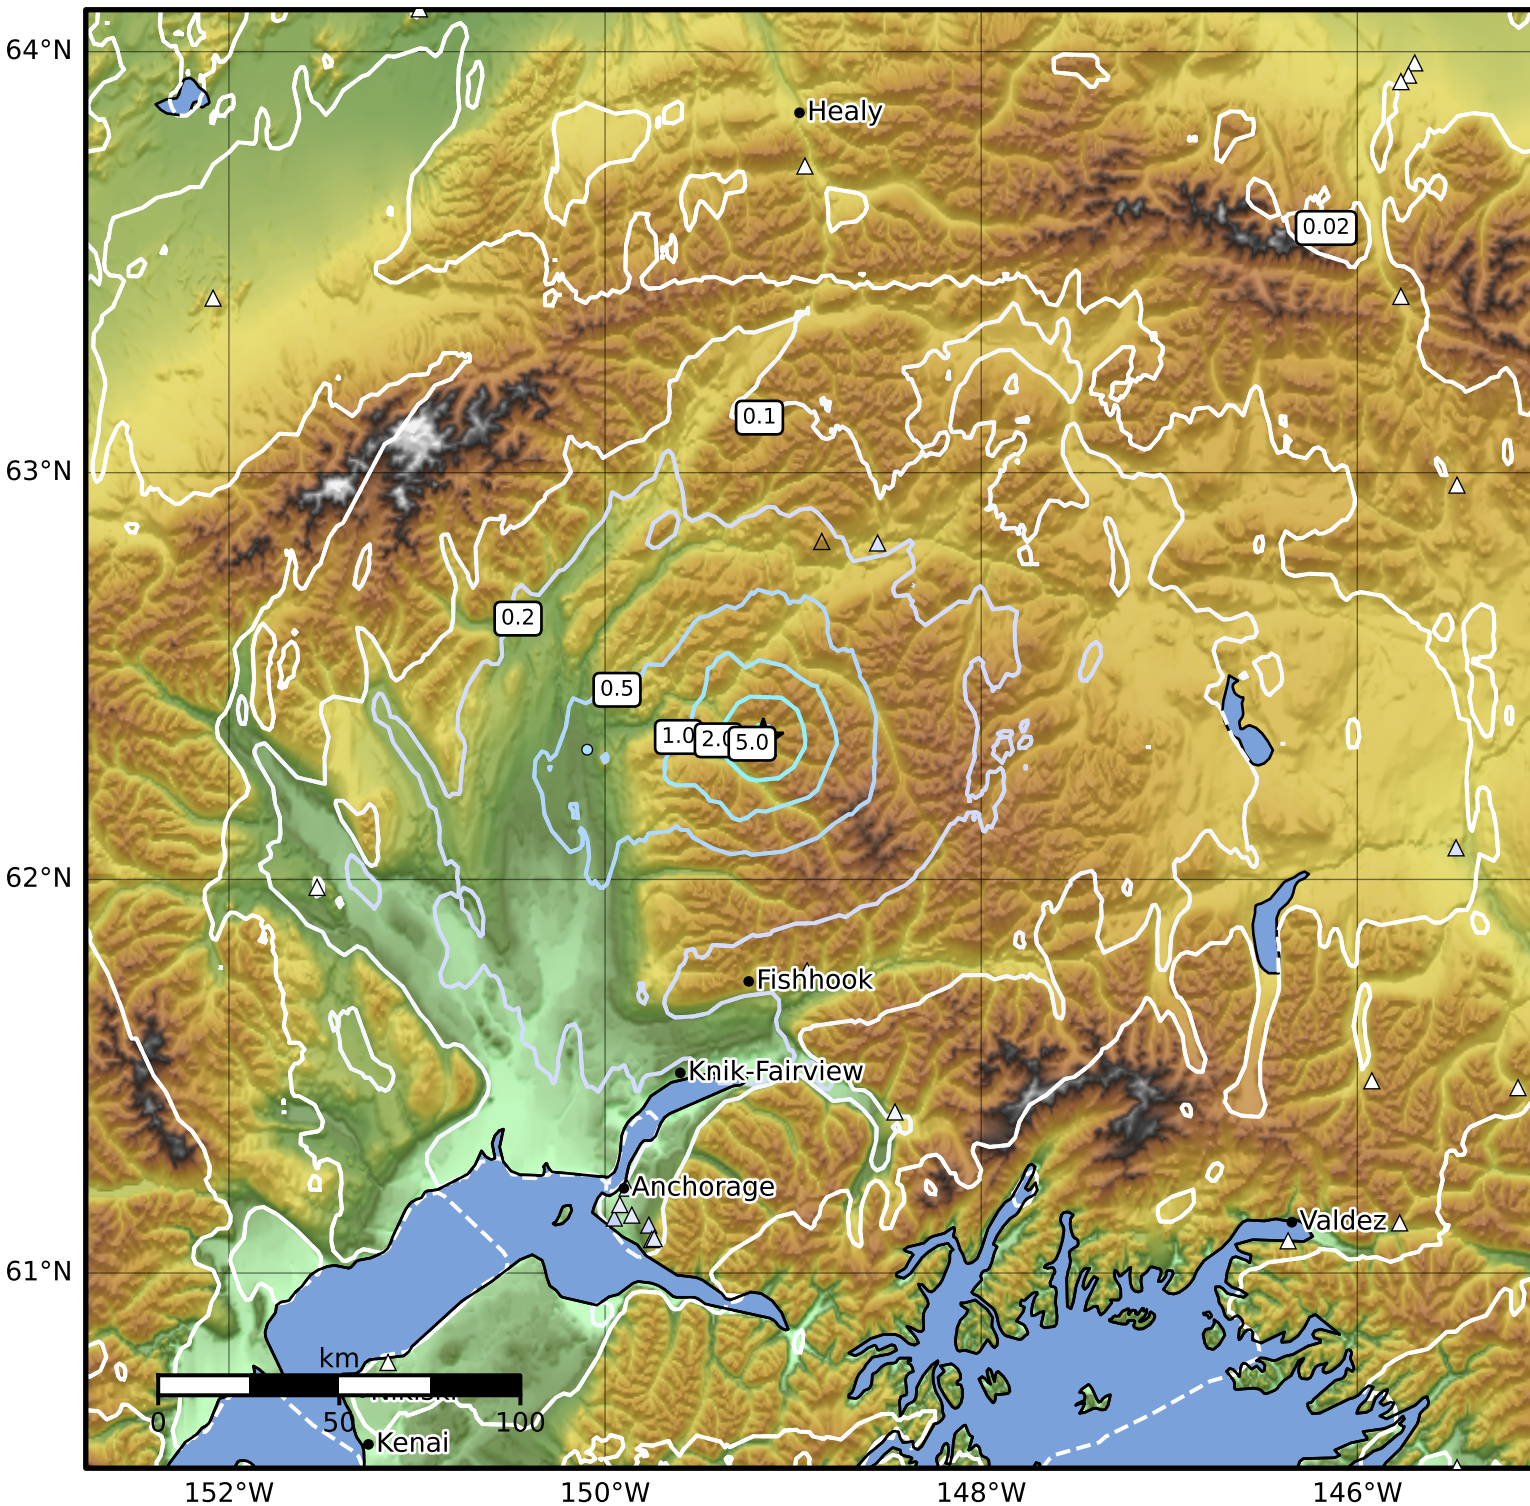

0.3 Second Peak Spectral Acceleration Map Alaska Earthquake Center
 ShakeMap: 49 km (30 miles) E of Talkeetna
 May 15, 2024 11:16:35 UTC M4.3 N62.35 W149.16 Depth: 3.5km ID:ak024693qgtm

SA(0.3) (%g)	0.1	0.2	0.5	1	2	5	10	20	50	100	200
--------------	-----	-----	-----	---	---	---	----	----	----	-----	-----

Scale based on Worden et al. (2012)

Version 2: Processed 2024-05-15T11:39:19Z

△ Seismic Instrument ○ Reported Intensity

★ Epicenter