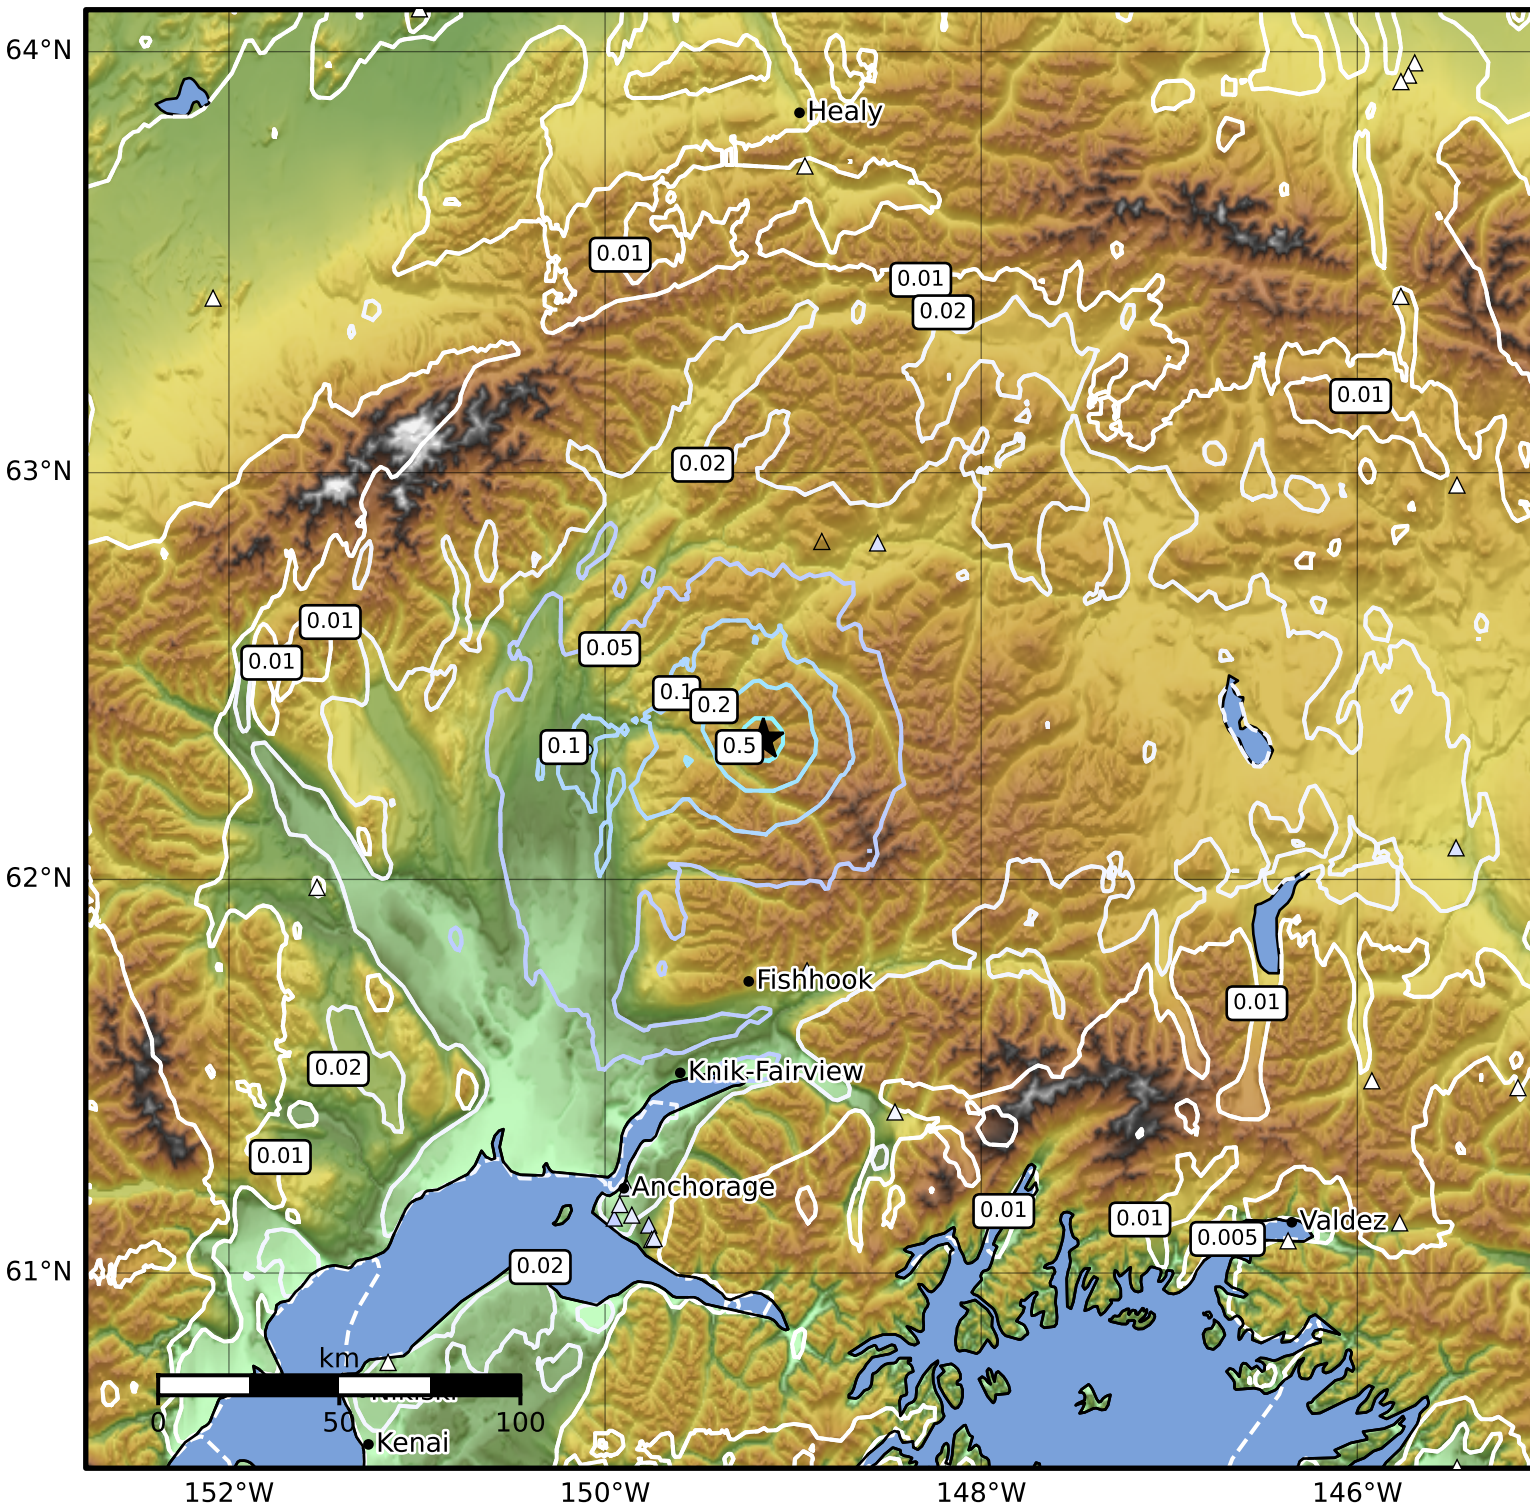

1.0 Second Peak Spectral Acceleration Map Alaska Earthquake Center  
 ShakeMap: 49 km (30 miles) E of Talkeetna  
 May 15, 2024 11:16:35 UTC M4.3 N62.35 W149.16 Depth: 3.5km ID:ak024693qgtn

SA(1.0) (%g)	0.1	0.2	0.5	1	2	5	10	20	50	100	200
--------------	-----	-----	-----	---	---	---	----	----	----	-----	-----

Scale based on Worden et al. (2012)

Version 2: Processed 2024-05-15T11:39:19Z

△ Seismic Instrument ○ Reported Intensity

★ Epicenter