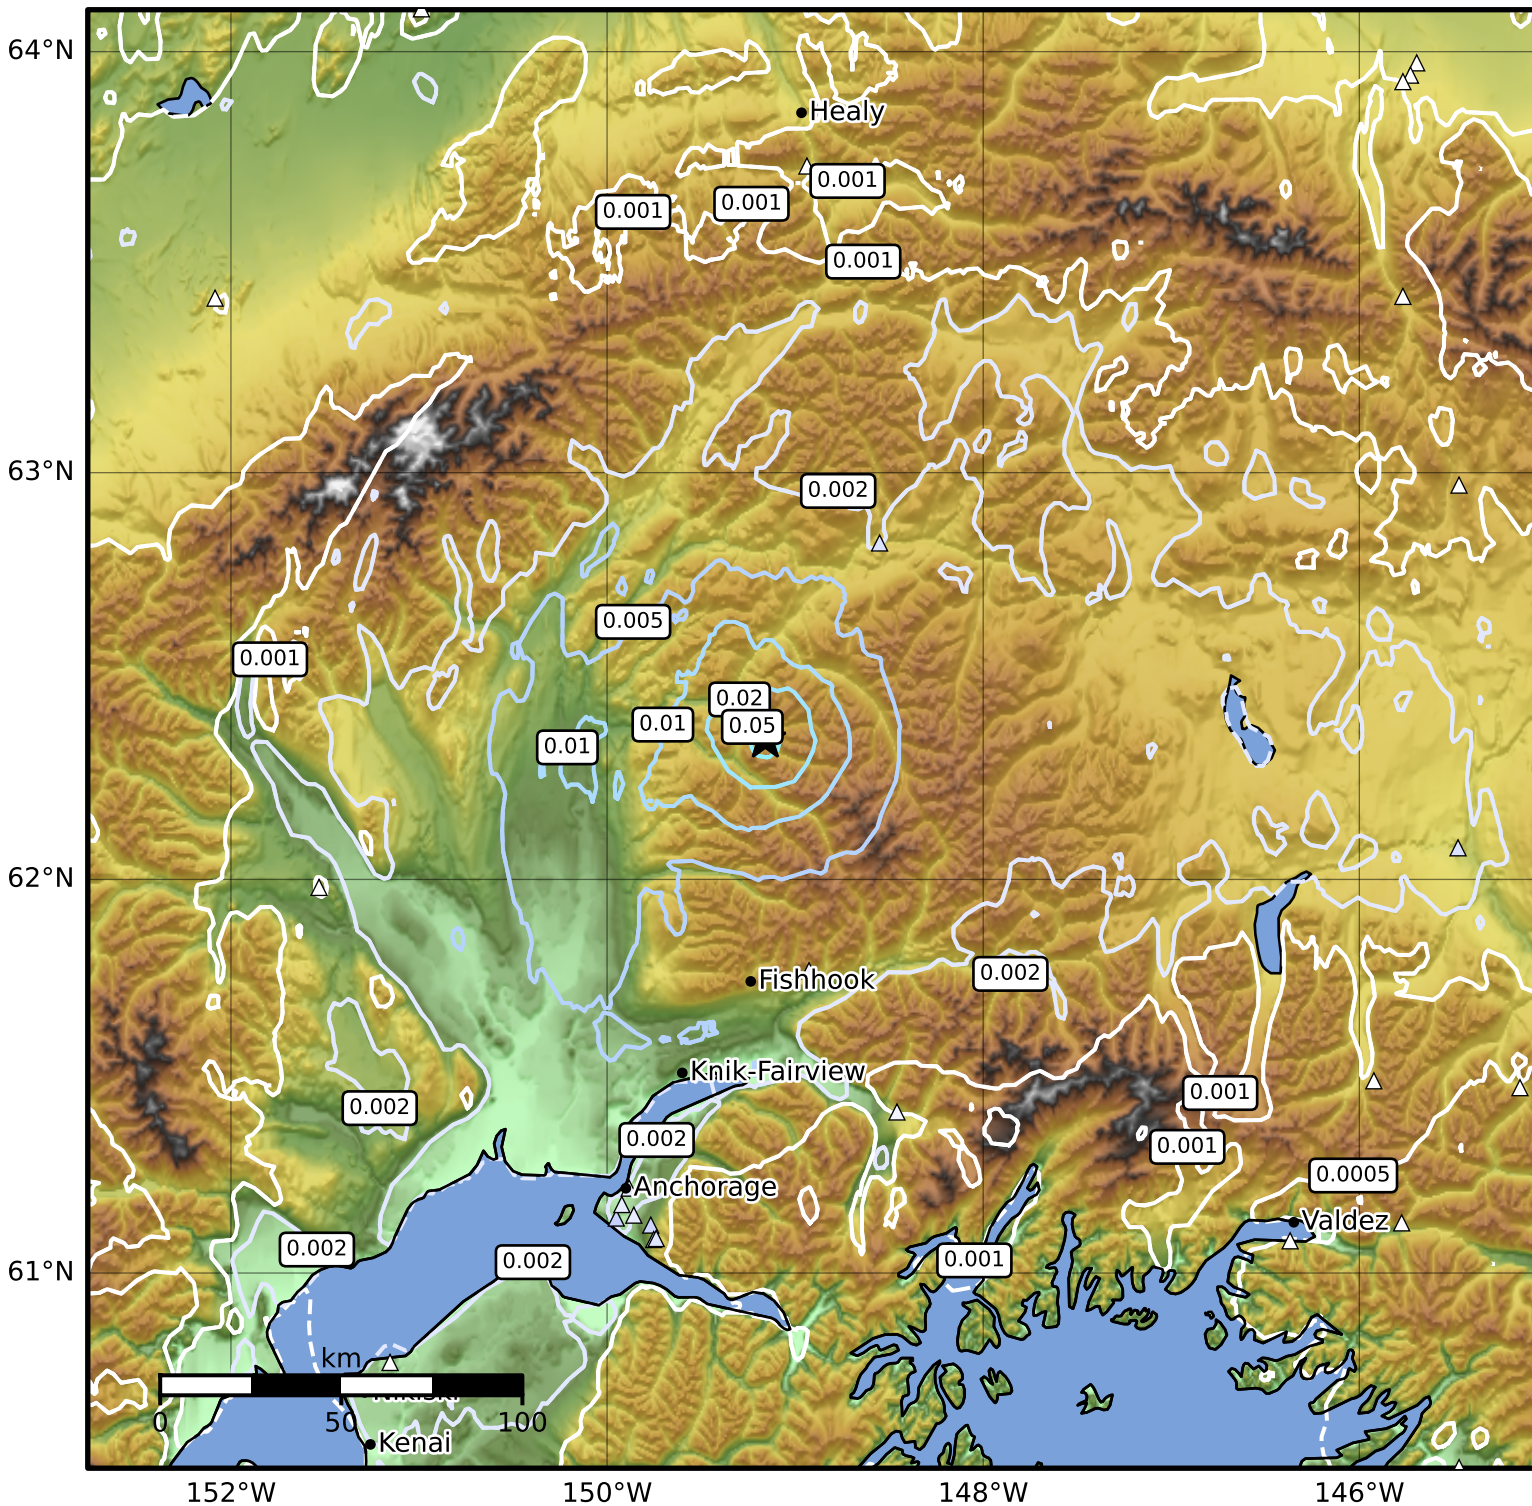

3.0 Second Peak Spectral Acceleration Map Alaska Earthquake Center
 ShakeMap: 49 km (30 miles) E of Talkeetna
 May 15, 2024 11:16:35 UTC M4.3 N62.35 W149.16 Depth: 3.5km ID:ak024693qgtm

Scale based on Worden et al. (2012)

Version 2: Processed 2024-05-15T11:39:19Z

△ Seismic Instrument ○ Reported Intensity

★ Epicenter