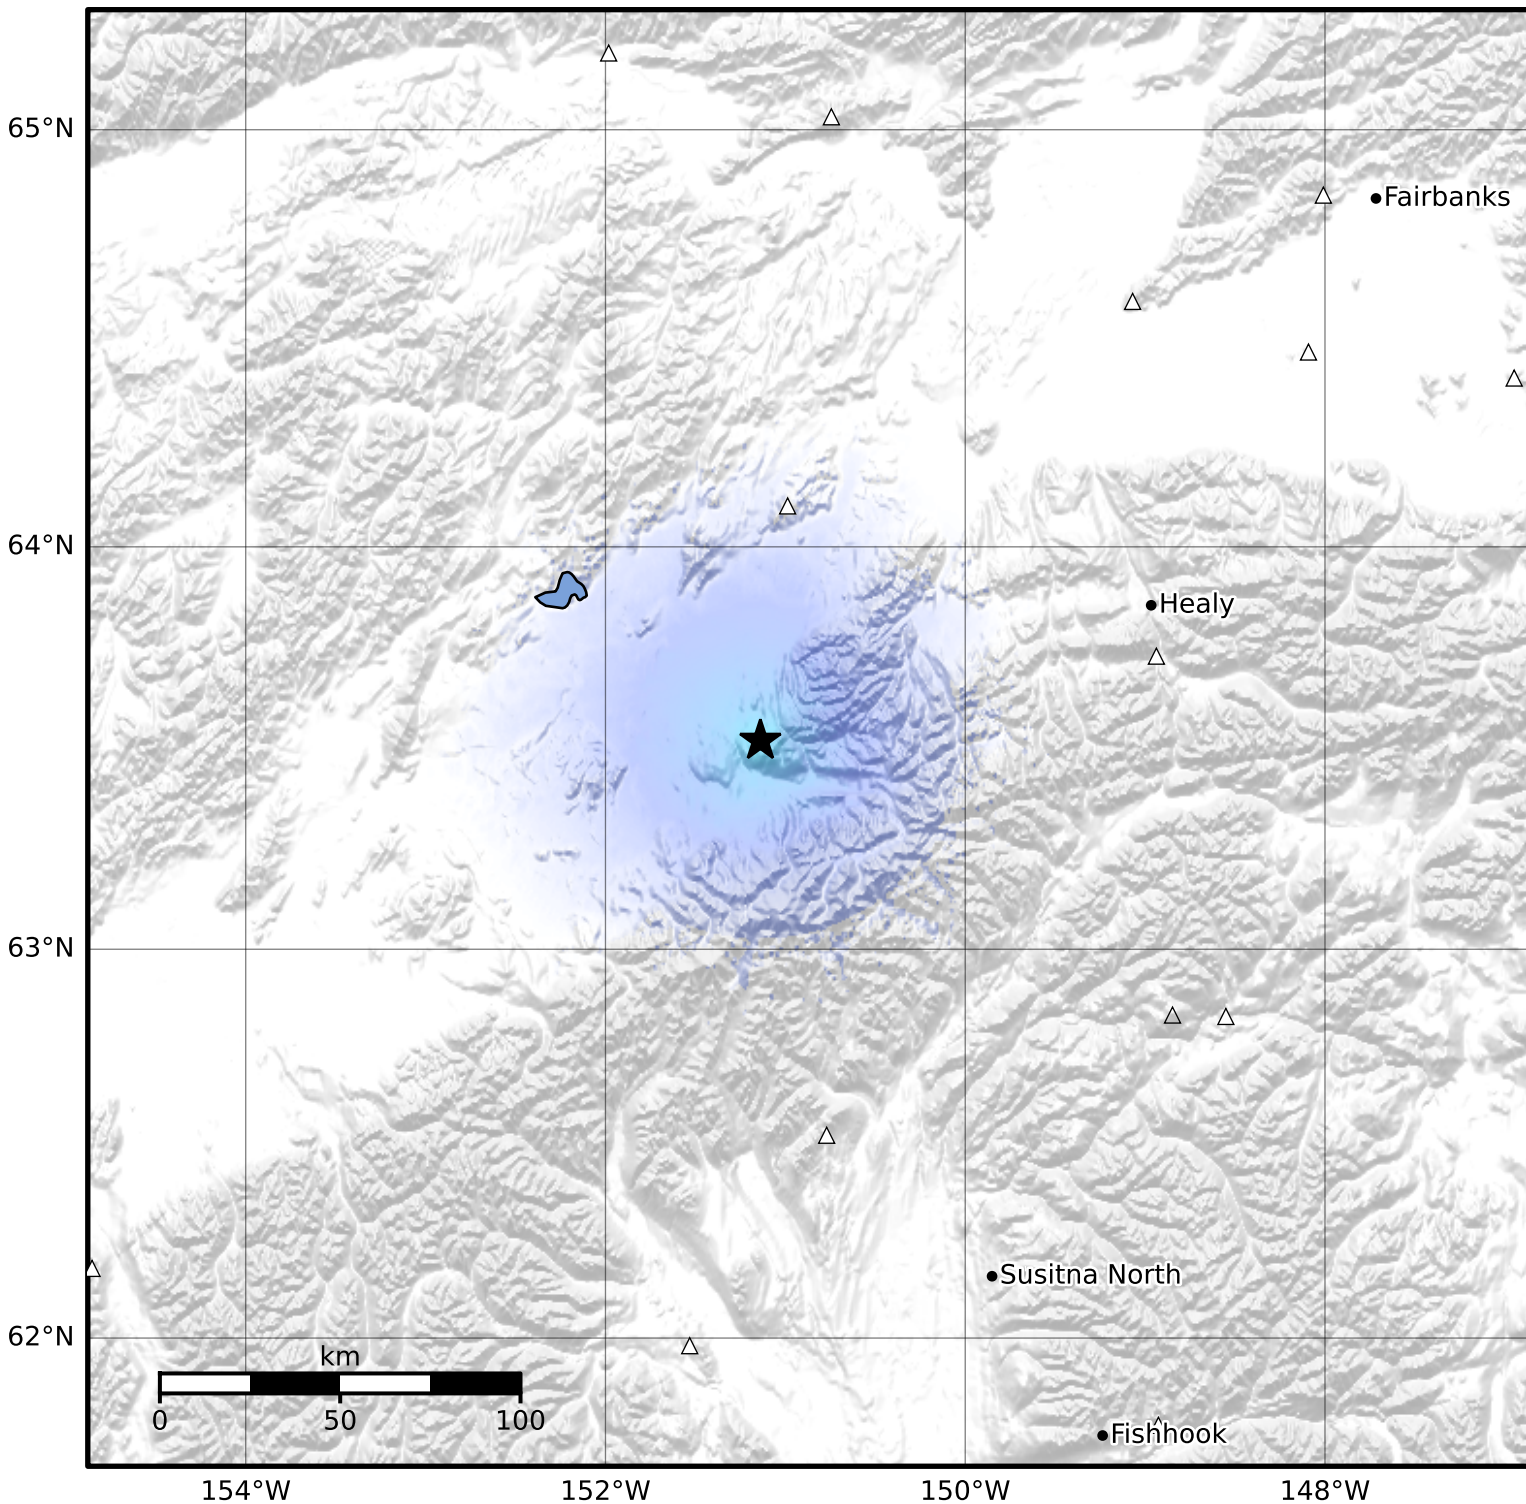

Macroseismic Intensity Map Alaska Earthquake Center
 ShakeMap: 9 km (6 miles) W of Kantishna
 May 15, 2024 16:58:28 UTC M3.5 N63.52 W151.14 Depth: 4.9km ID:ak024696ymjz

SHAKING	Not felt	Weak	Light	Moderate	Strong	Very strong	Severe	Violent	Extreme
DAMAGE	None	None	None	Very light	Light	Moderate	Moderate/heavy	Heavy	Very heavy
PGA(%g)	<0.0464	0.297	2.76	6.2	11.5	21.5	40.1	74.7	>139
PGV(cm/s)	<0.0215	0.135	1.41	4.65	9.64	20	41.4	85.8	>178
INTENSITY	I	II-III	IV	V	VI	VII	VIII	IX	X+

Scale based on Worden et al. (2012)

Version 1: Processed 2024-05-15T17:17:53Z

△ Seismic Instrument ○ Reported Intensity

★ Epicenter