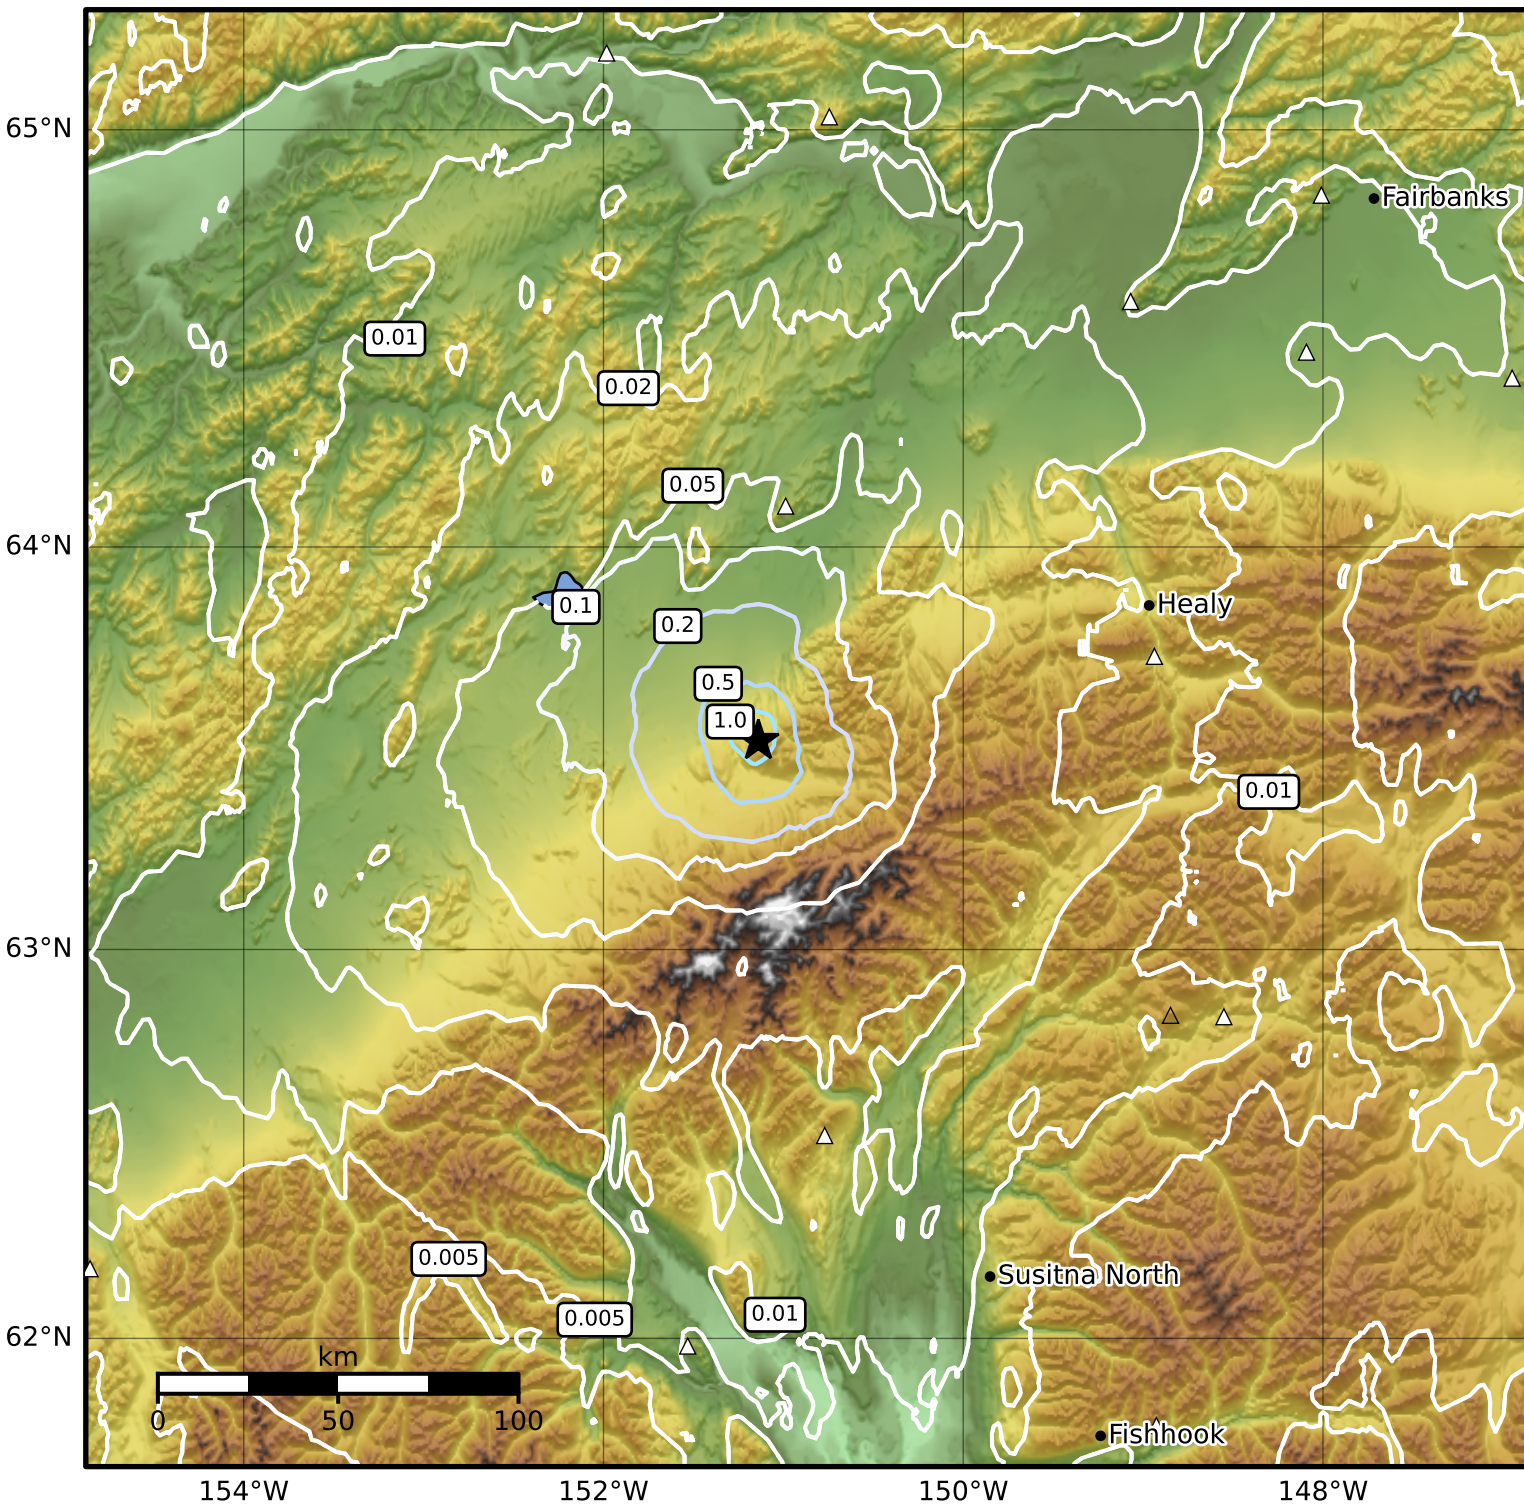

0.3 Second Peak Spectral Acceleration Map Alaska Earthquake Center
 ShakeMap: 9 km (6 miles) W of Kantishna
 May 15, 2024 16:58:28 UTC M3.5 N63.52 W151.14 Depth: 4.9km ID:ak024696ymjz

SA(0.3) (%g)	0.1	0.2	0.5	1	2	5	10	20	50	100	200
---------------------	------------	------------	------------	----------	----------	----------	-----------	-----------	-----------	------------	------------

Scale based on Worden et al. (2012)

Version 1: Processed 2024-05-15T17:17:53Z

△ Seismic Instrument ○ Reported Intensity

★ Epicenter