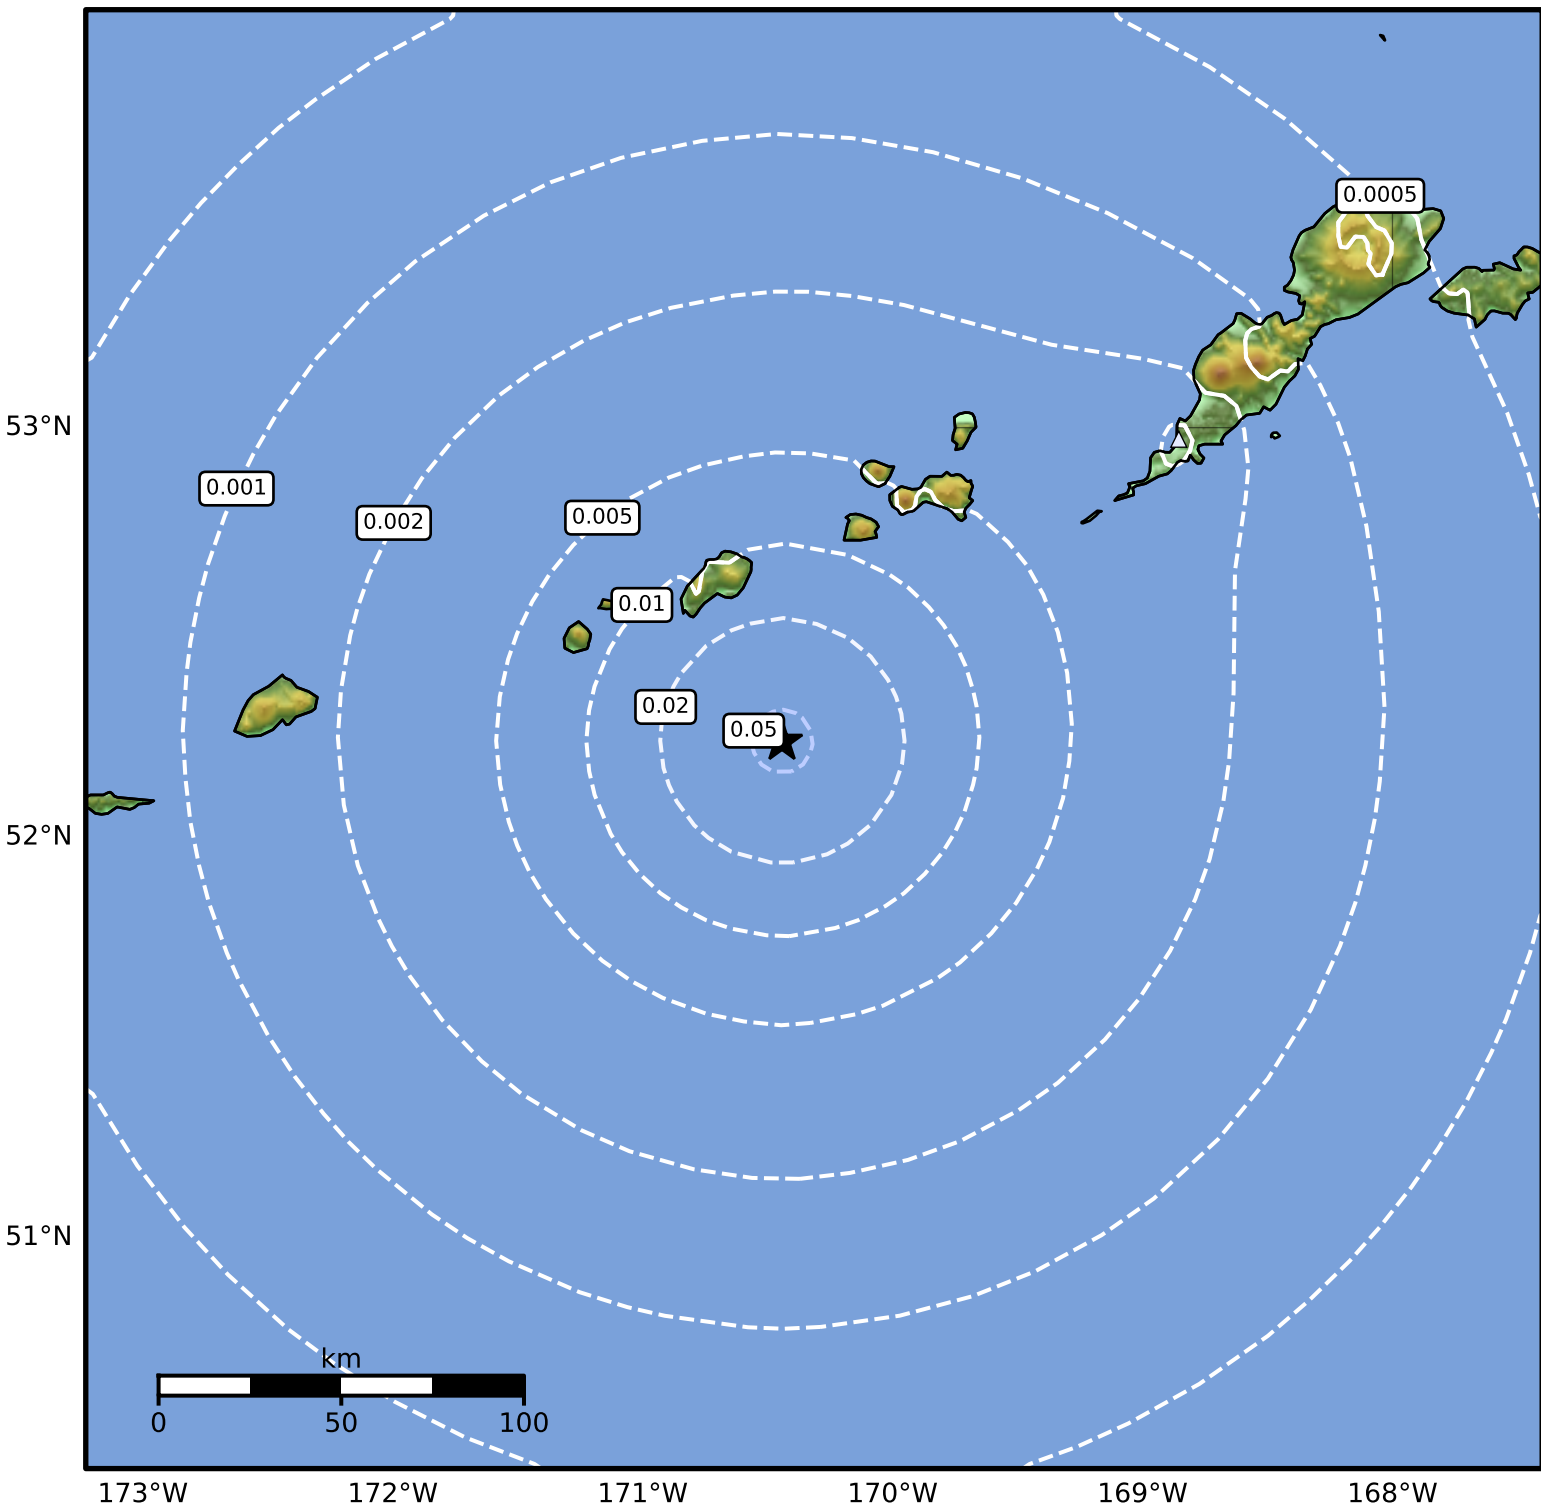

1.0 Second Peak Spectral Acceleration Map Alaska Earthquake Center  
 ShakeMap: 107 km (66 miles) E of Amukta Pass  
 May 15, 2024 20:32:15 UTC M3.6 N52.24 W170.44 Depth: 23.6km ID:ak0246996rek

SA(1.0) (%g)	0.1	0.2	0.5	1	2	5	10	20	50	100	200
--------------	-----	-----	-----	---	---	---	----	----	----	-----	-----

Scale based on Worden et al. (2012)

Version 1: Processed 2024-05-15T20:36:19Z

△ Seismic Instrument ○ Reported Intensity

★ Epicenter