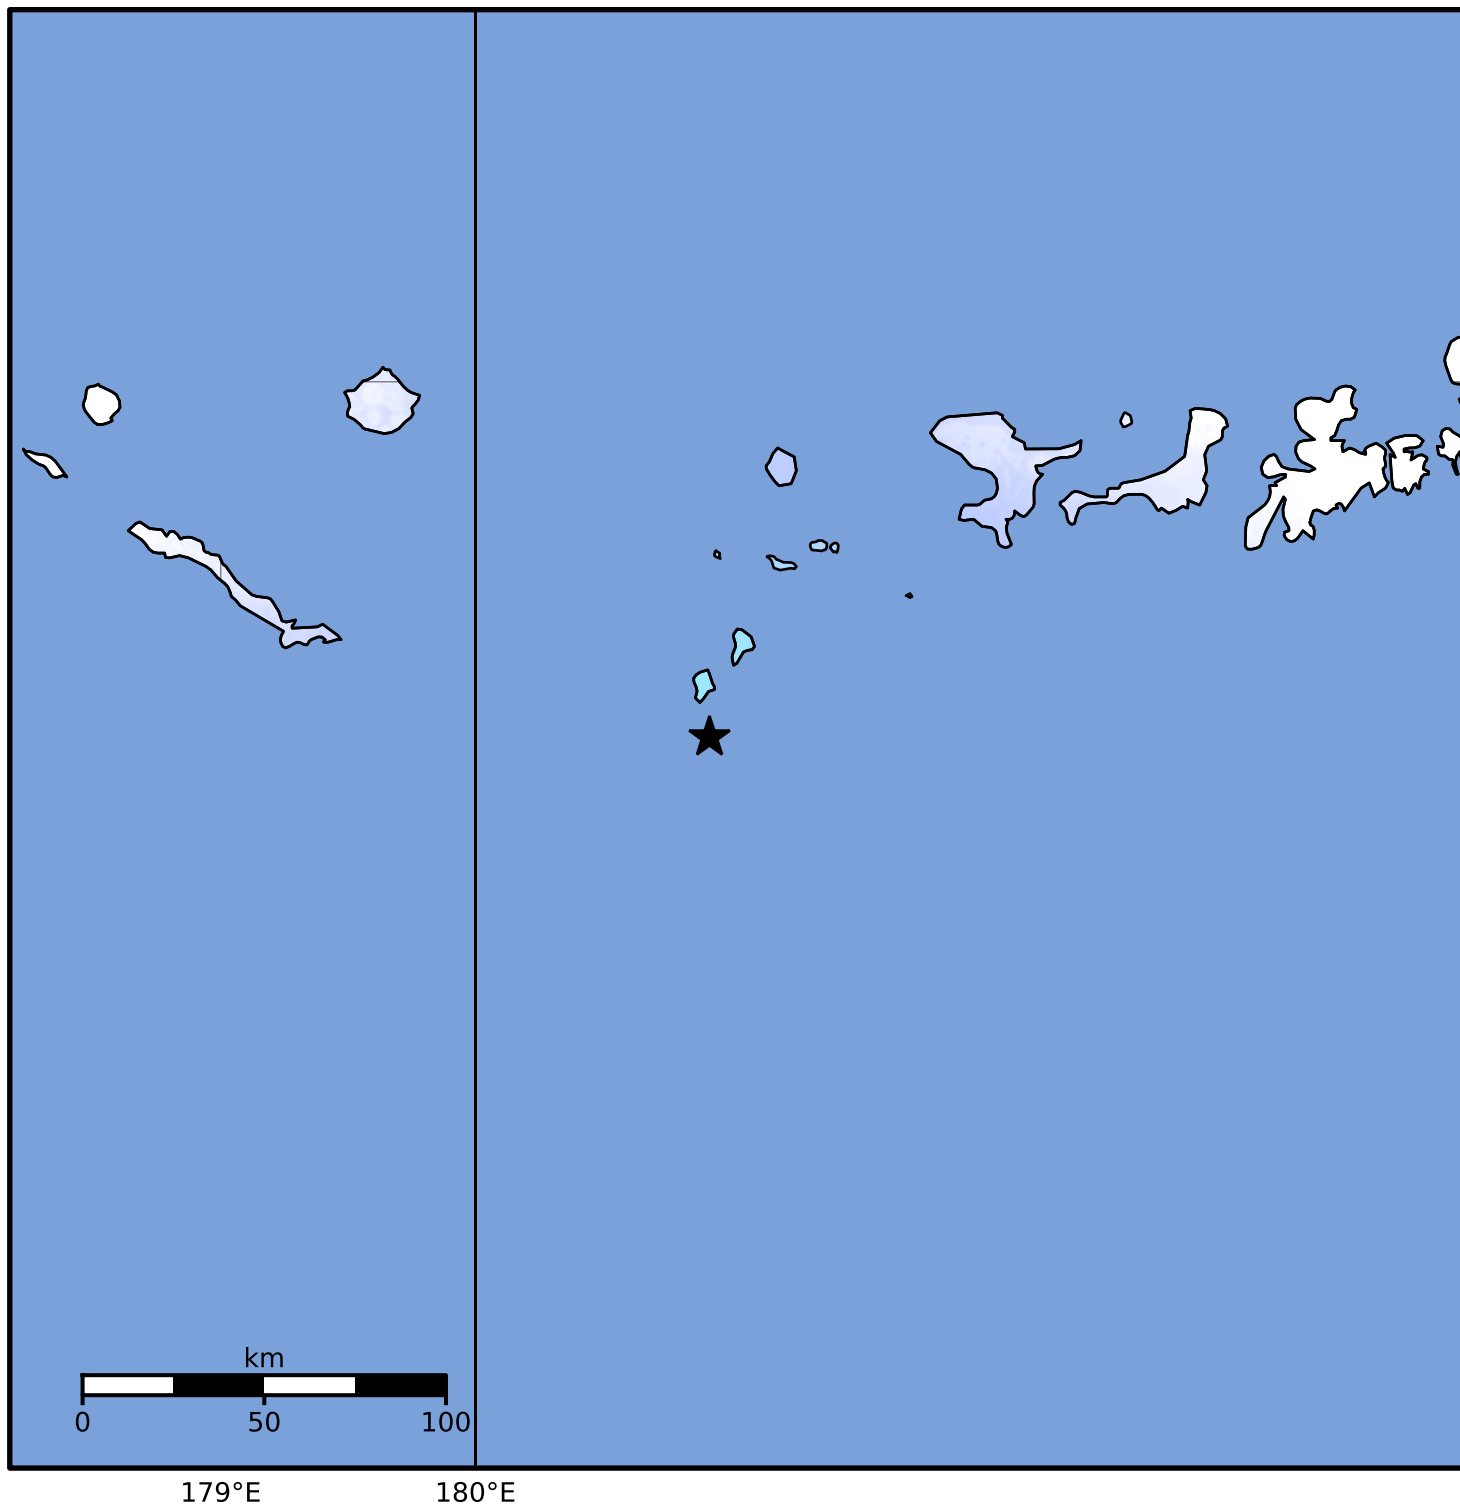

Macroseismic Intensity Map Alaska Earthquake Center
 ShakeMap: 141 km (88 miles) ESE of Amchitka
 May 16, 2024 15:22:22 UTC M4.4 N51.13 W179.08 Depth: 19.3km ID:ak0246atot72

SHAKING	Not felt	Weak	Light	Moderate	Strong	Very strong	Severe	Violent	Extreme
DAMAGE	None	None	None	Very light	Light	Moderate	Moderate/heavy	Heavy	Very heavy
PGA(%g)	<0.0464	0.297	2.76	6.2	11.5	21.5	40.1	74.7	>139
PGV(cm/s)	<0.0215	0.135	1.41	4.65	9.64	20	41.4	85.8	>178
INTENSITY	I	II-III	IV	V	VI	VII	VIII	IX	X+

Scale based on Worden et al. (2012)

Version 2: Processed 2024-05-16T16:11:31Z

△ Seismic Instrument ○ Reported Intensity

★ Epicenter