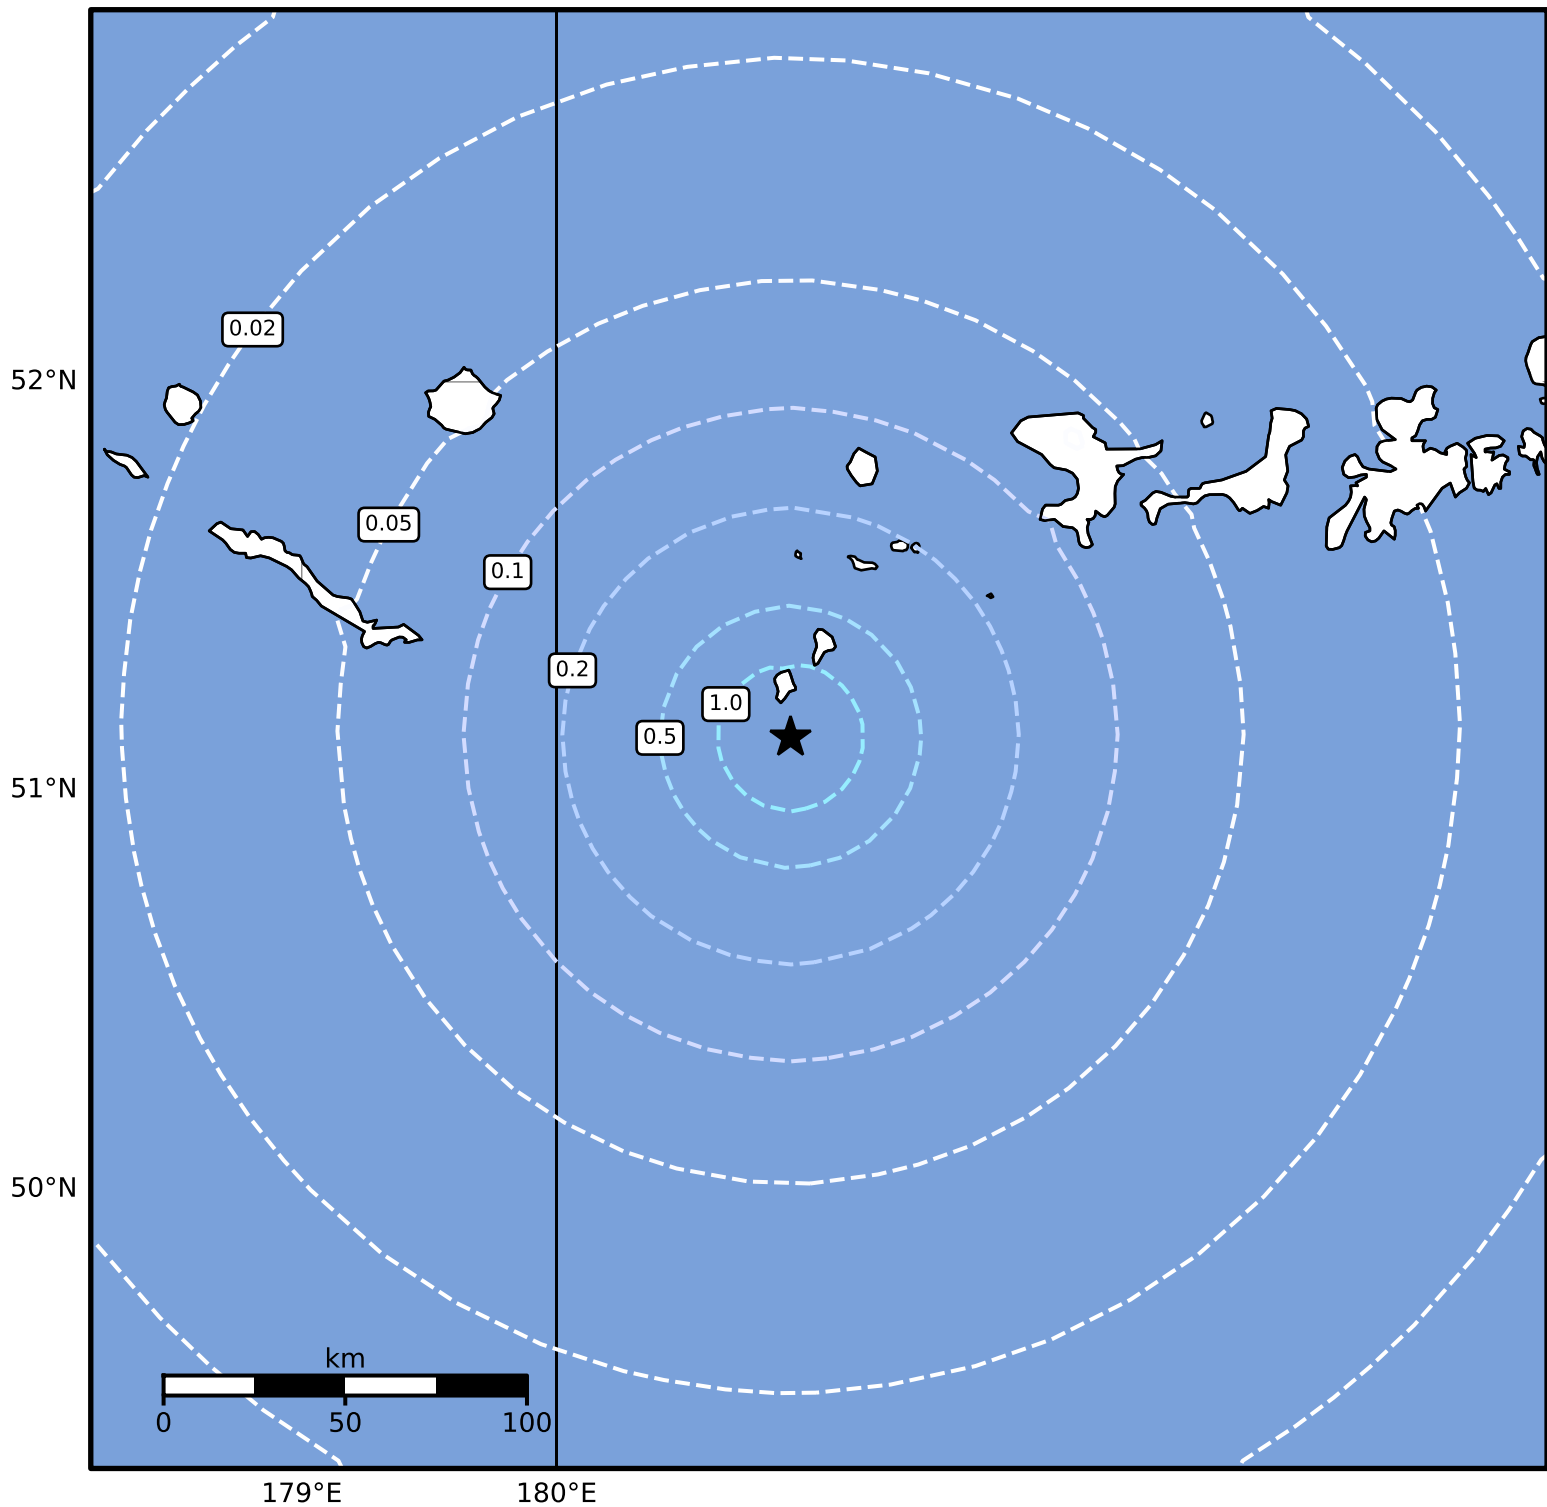

Peak Ground Acceleration Map Alaska Earthquake Center  
 ShakeMap: 141 km (88 miles) ESE of Amchitka  
 May 16, 2024 15:22:22 UTC M4.4 N51.13 W179.08 Depth: 19.3km ID:ak0246atot72

PGA (%g)	0.1	0.2	0.5	1	2	5	10	20	50	100	200
----------	-----	-----	-----	---	---	---	----	----	----	-----	-----

Scale based on Worden et al. (2012)

Version 2: Processed 2024-05-16T16:11:31Z

△ Seismic Instrument ○ Reported Intensity

★ Epicenter