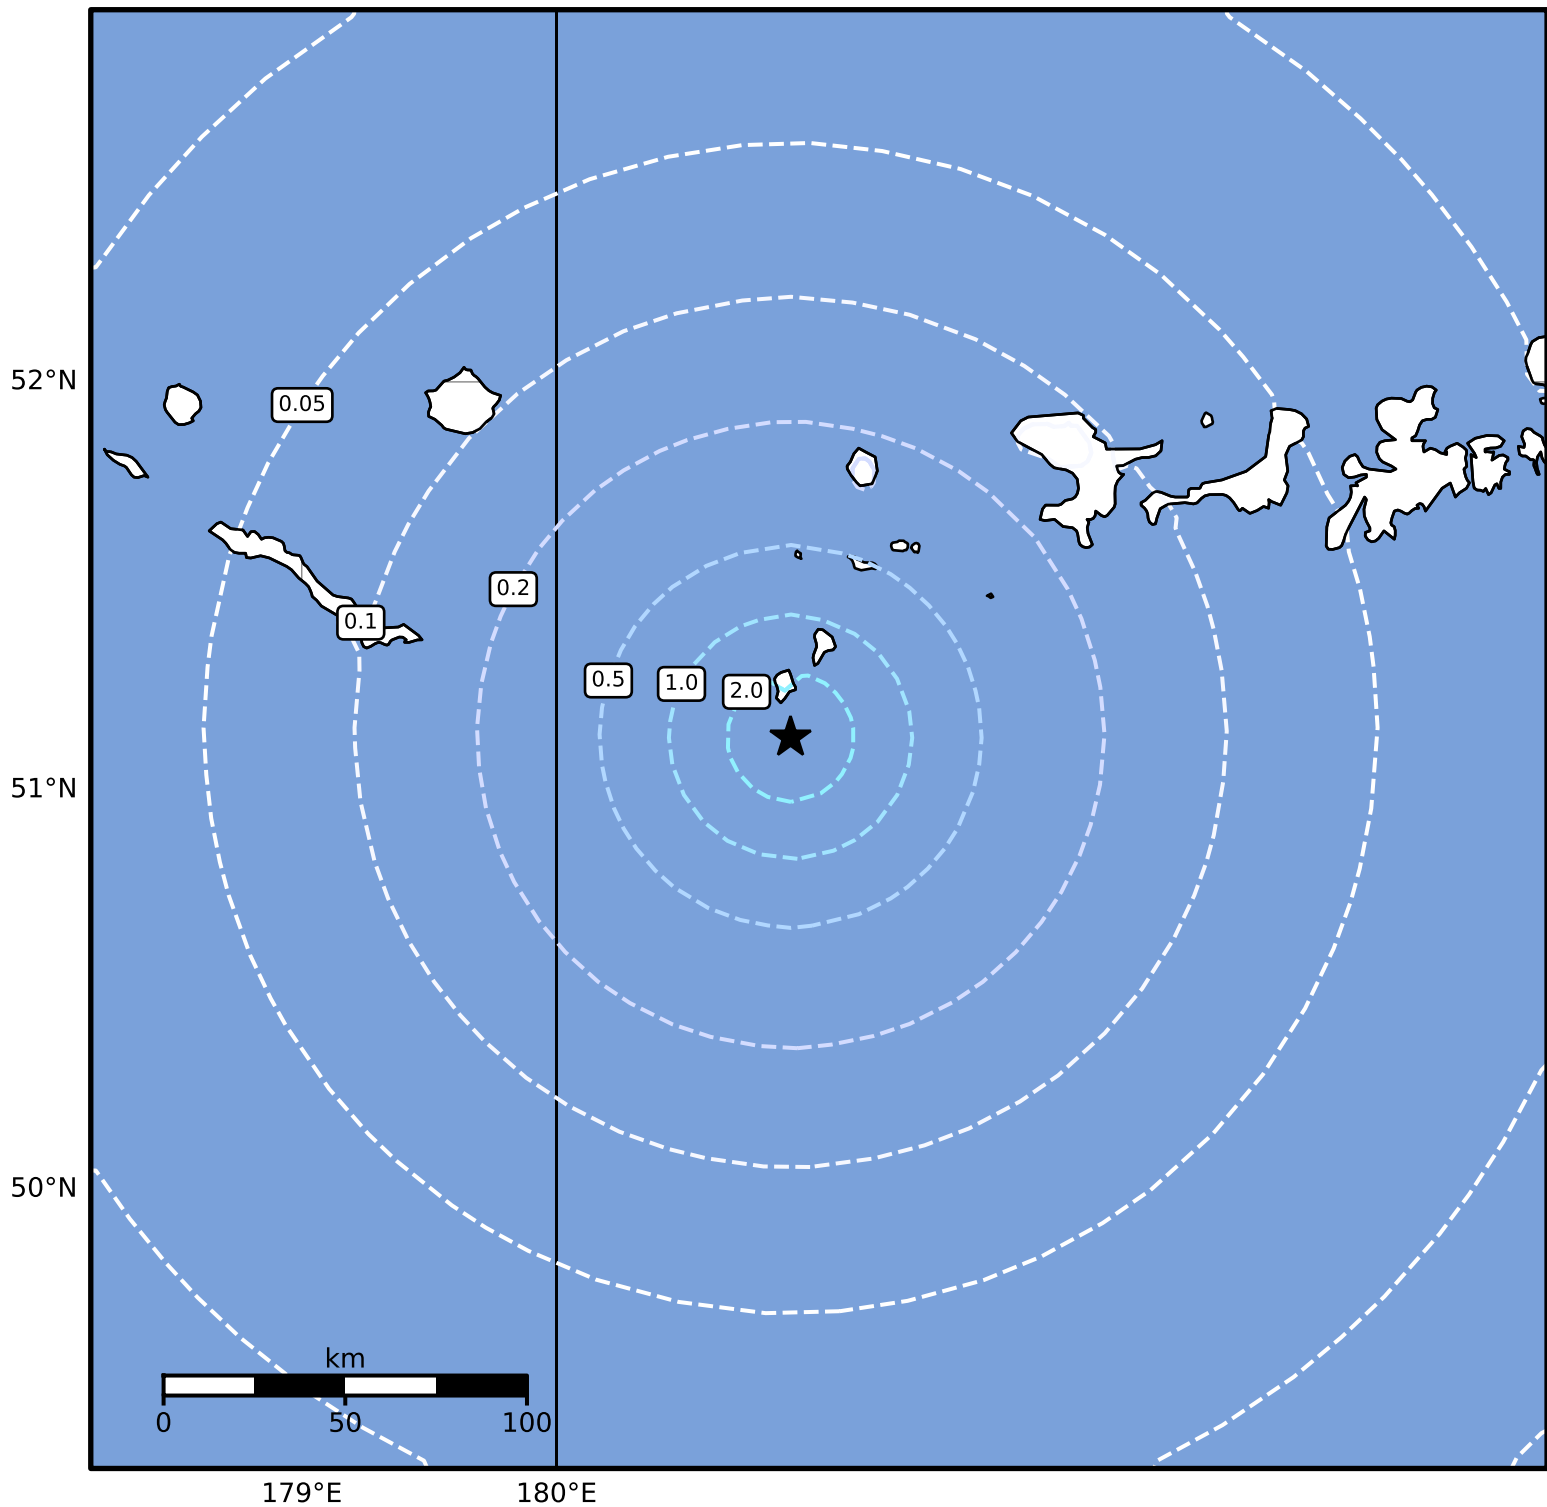

0.3 Second Peak Spectral Acceleration Map Alaska Earthquake Center
 ShakeMap: 141 km (88 miles) ESE of Amchitka
 May 16, 2024 15:22:22 UTC M4.4 N51.13 W179.08 Depth: 19.3km ID:ak0246atot72

SA(0.3) (%g)	0.1	0.2	0.5	1	2	5	10	20	50	100	200
--------------	-----	-----	-----	---	---	---	----	----	----	-----	-----

Scale based on Worden et al. (2012)

Version 2: Processed 2024-05-16T16:11:31Z

△ Seismic Instrument ○ Reported Intensity

★ Epicenter