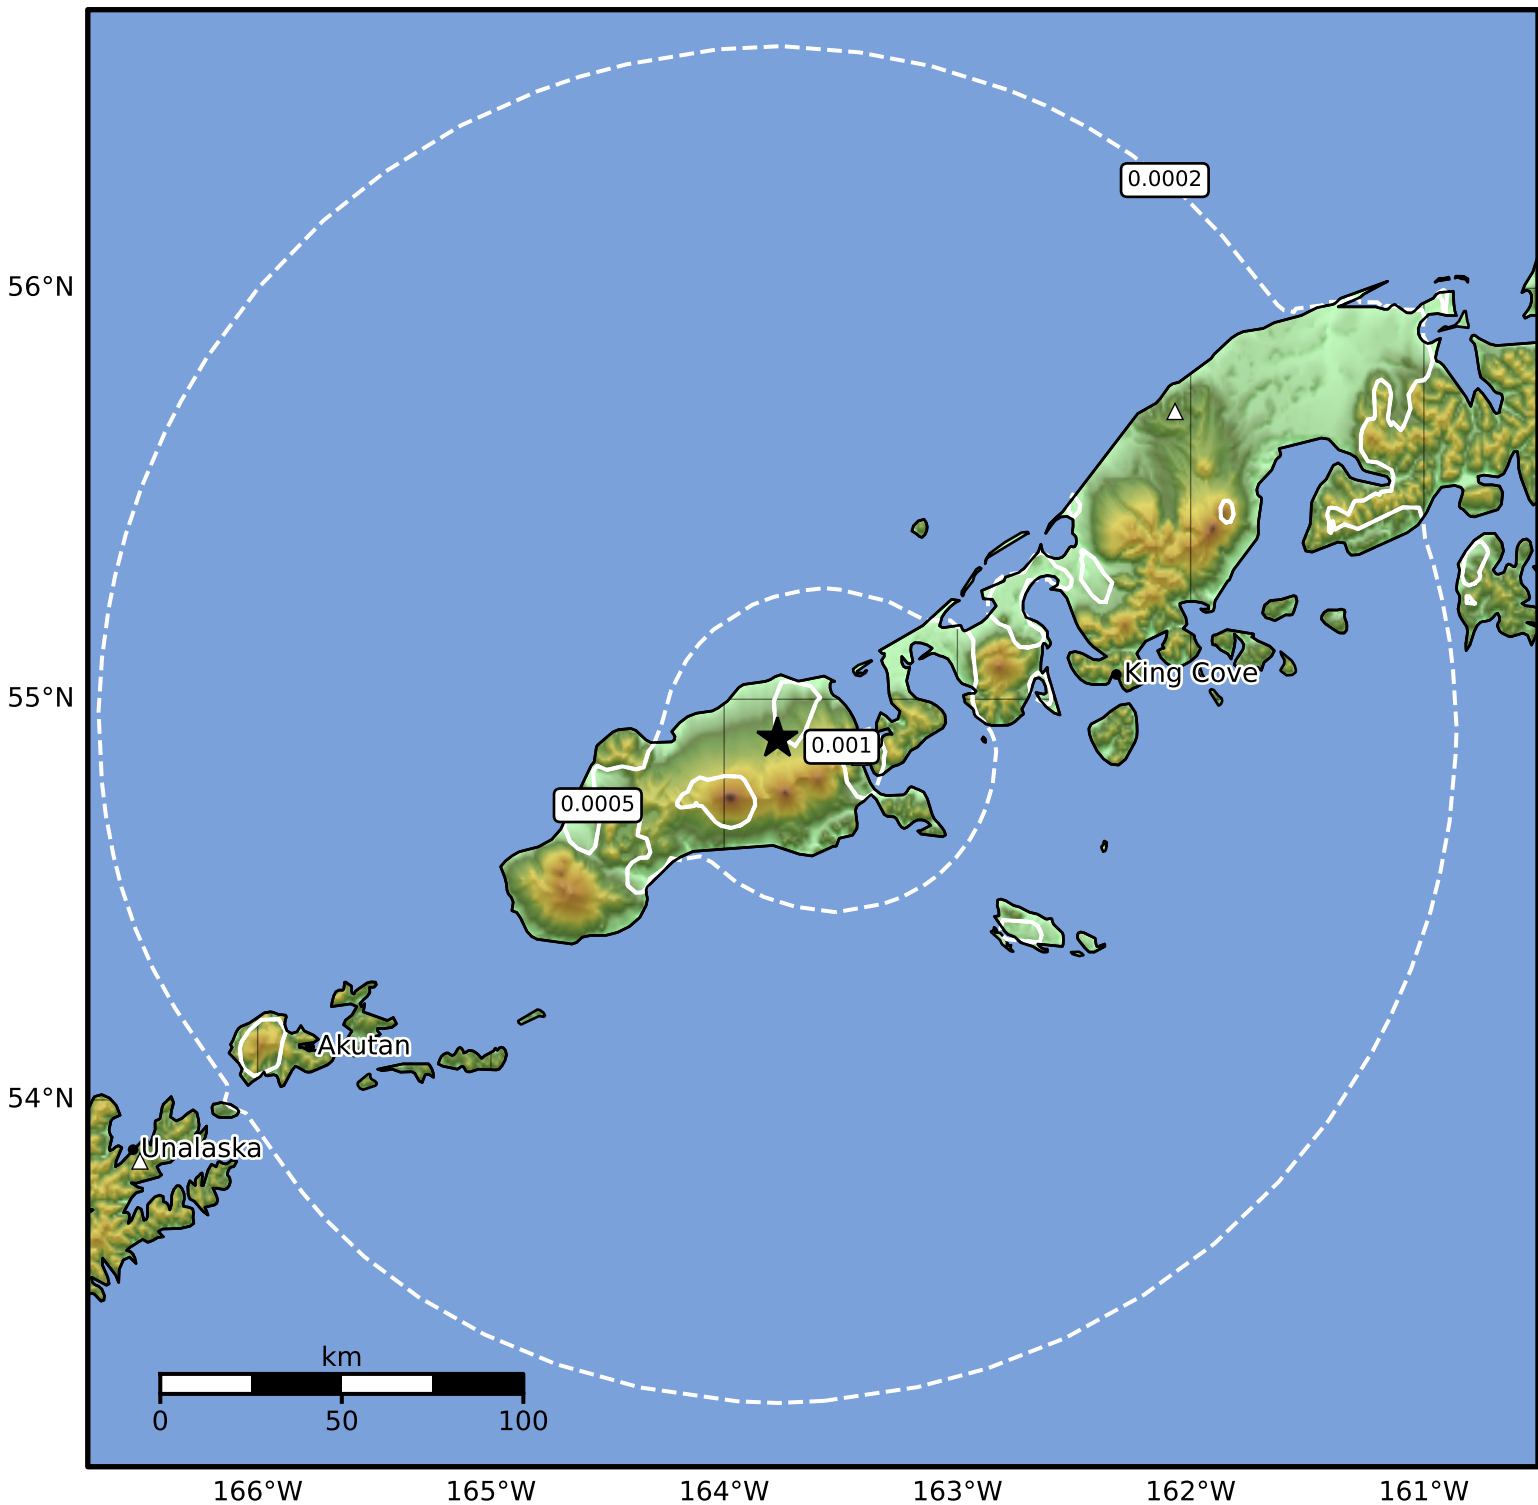

3.0 Second Peak Spectral Acceleration Map Alaska Earthquake Center
ShakeMap: 24 km (15 miles) WNW of False Pass
May 17, 2024 15:03:35 UTC M3.7 N54.90 W163.77 Depth: 148.4km ID:ak0246ch441v

SA(3.0) (%g)	0.1	0.2	0.5	1	2	5	10	20	50
--------------	-----	-----	-----	---	---	---	----	----	----

Scale based on Worden et al. (2012)

Version 2: Processed 2024-05-17T16:21:16Z

△ Seismic Instrument ○ Reported Intensity

★ Epicenter