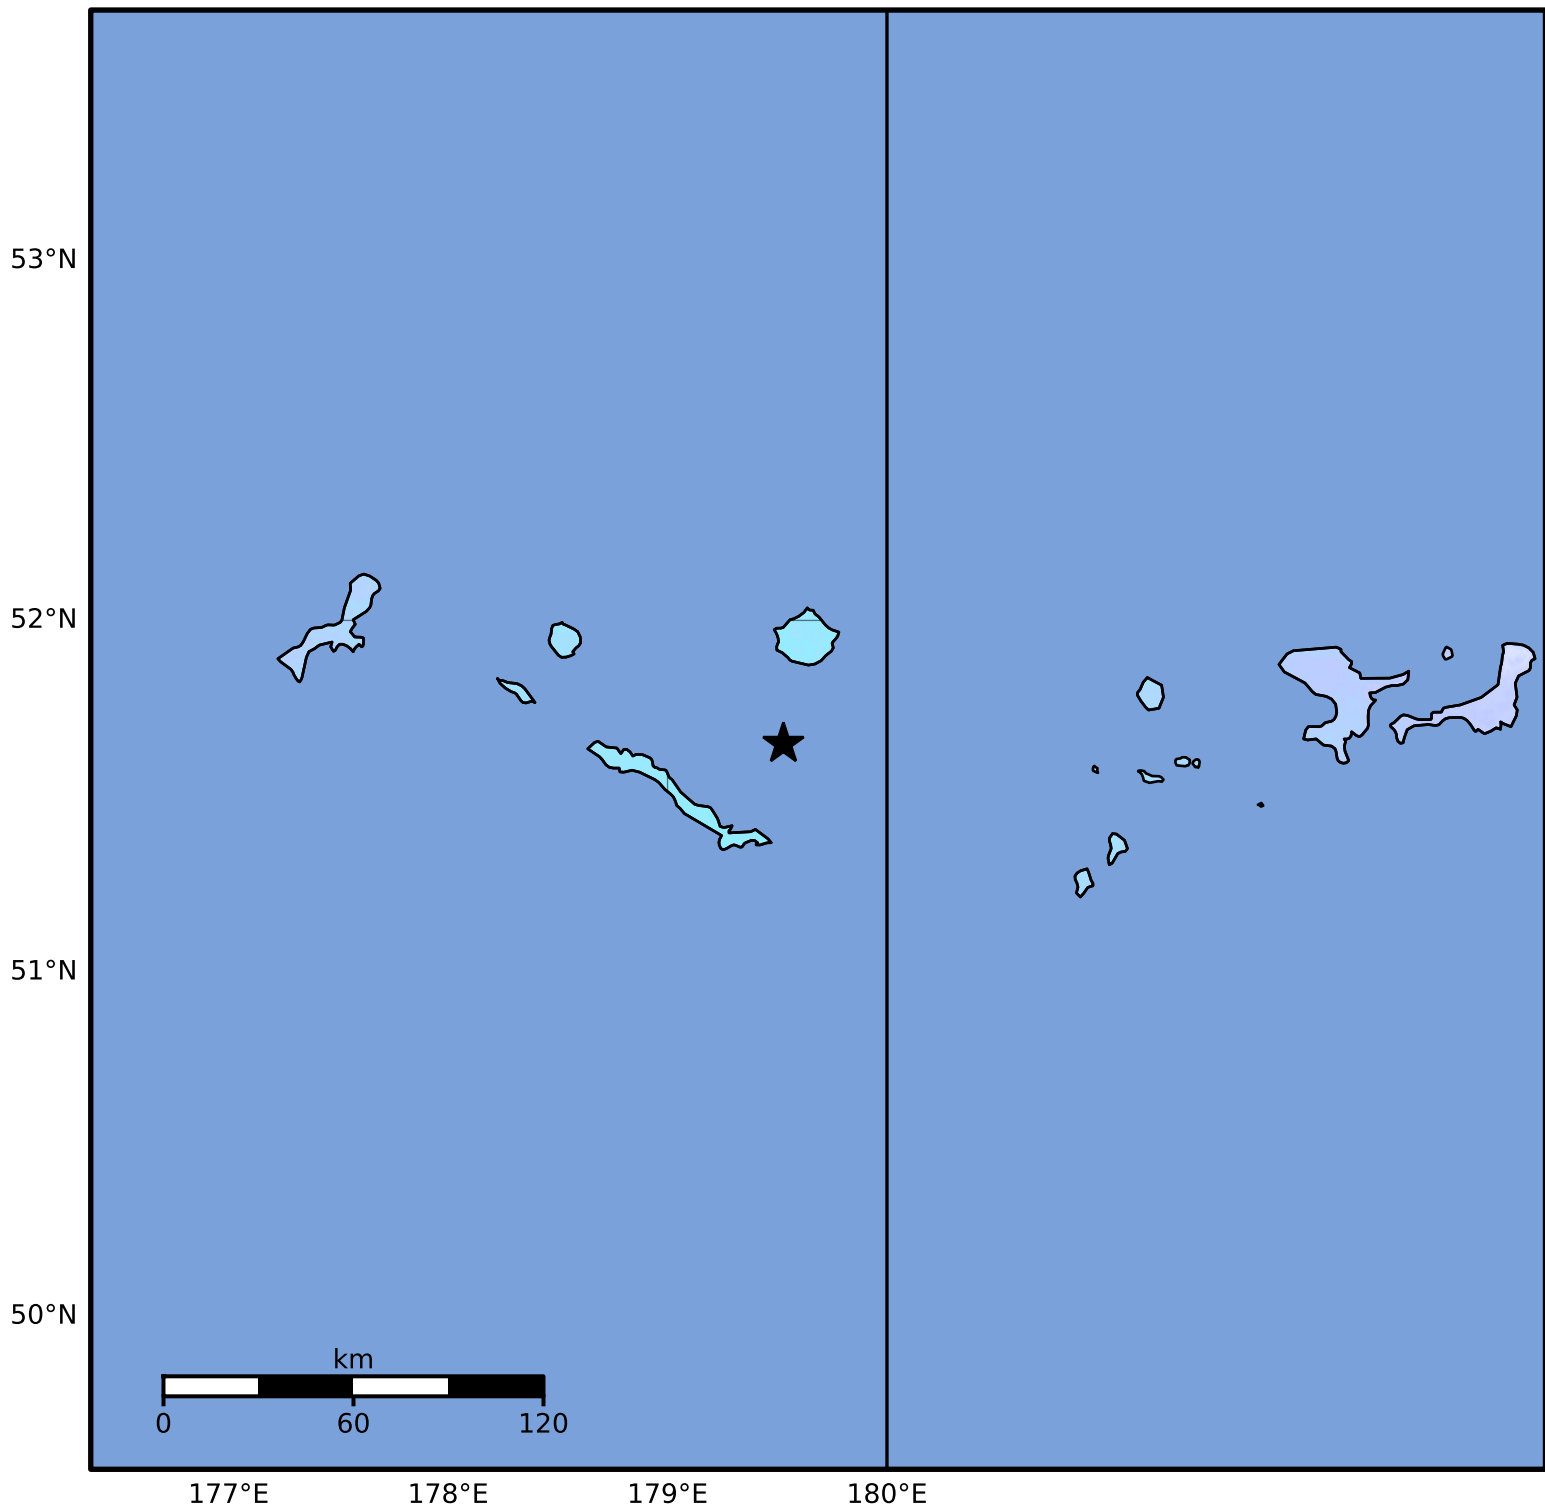

Macroseismic Intensity Map Alaska Earthquake Center
 ShakeMap: 39 km (24 miles) ENE of Amchitka
 May 17, 2024 18:54:35 UTC M4.3 N51.65 E179.53 Depth: 74.6km ID:ak0246cj7cgc

SHAKING	Not felt	Weak	Light	Moderate	Strong	Very strong	Severe	Violent	Extreme
DAMAGE	None	None	None	Very light	Light	Moderate	Moderate/heavy	Heavy	Very heavy
PGA(%g)	<0.0464	0.297	2.76	6.2	11.5	21.5	40.1	74.7	>139
PGV(cm/s)	<0.0215	0.135	1.41	4.65	9.64	20	41.4	85.8	>178
INTENSITY	I	II-III	IV	V	VI	VII	VIII	IX	X+

Scale based on Worden et al. (2012)

Version 2: Processed 2024-05-17T19:13:17Z

△ Seismic Instrument ○ Reported Intensity

★ Epicenter