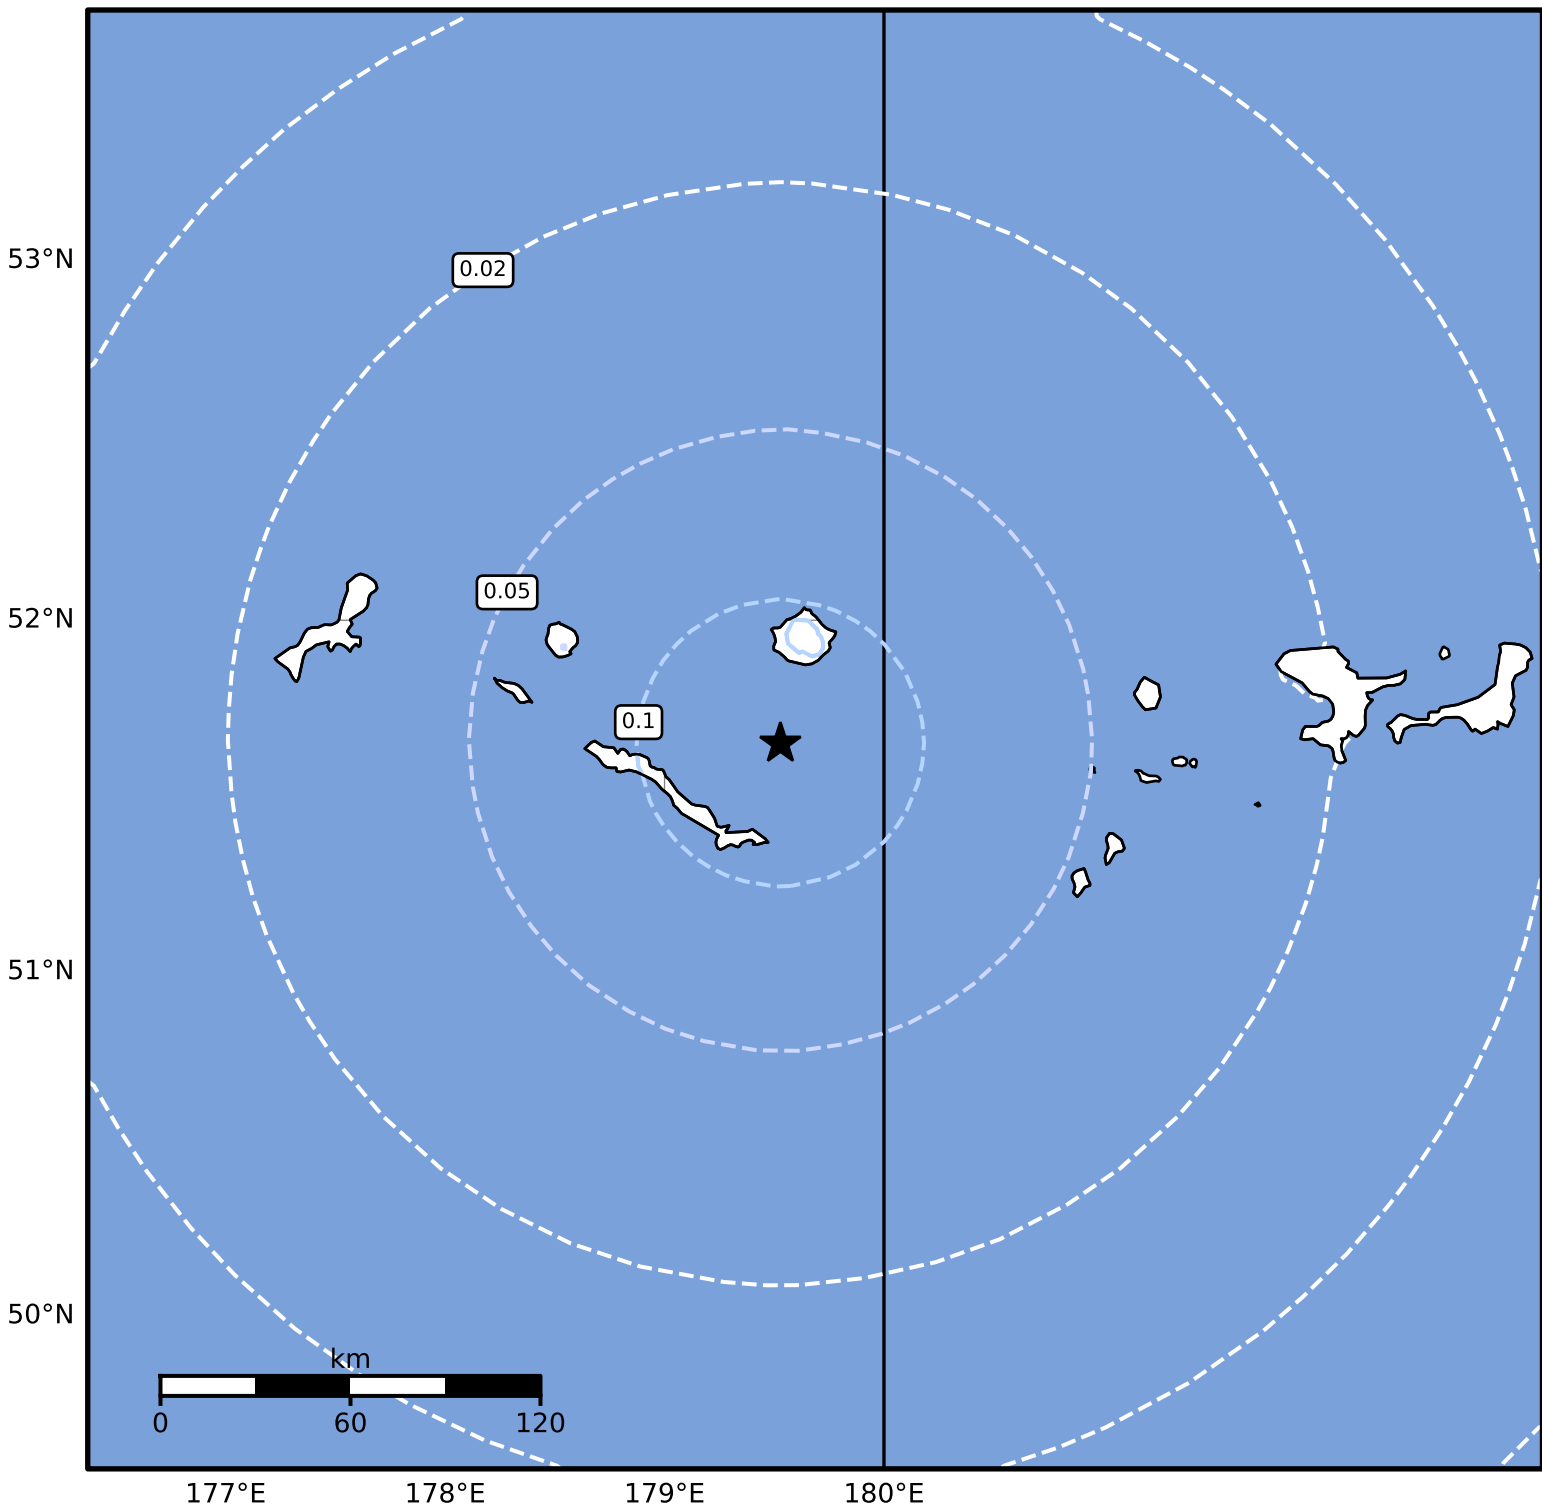

Peak Ground Velocity Map Alaska Earthquake Center
ShakeMap: 39 km (24 miles) ENE of Amchitka
May 17, 2024 18:54:35 UTC M4.3 N51.65 E179.53 Depth: 74.6km ID:ak0246cj7cgc

Scale based on Worden et al. (2012)

Version 2: Processed 2024-05-17T19:13:17Z

△ Seismic Instrument ○ Reported Intensity

★ Epicenter