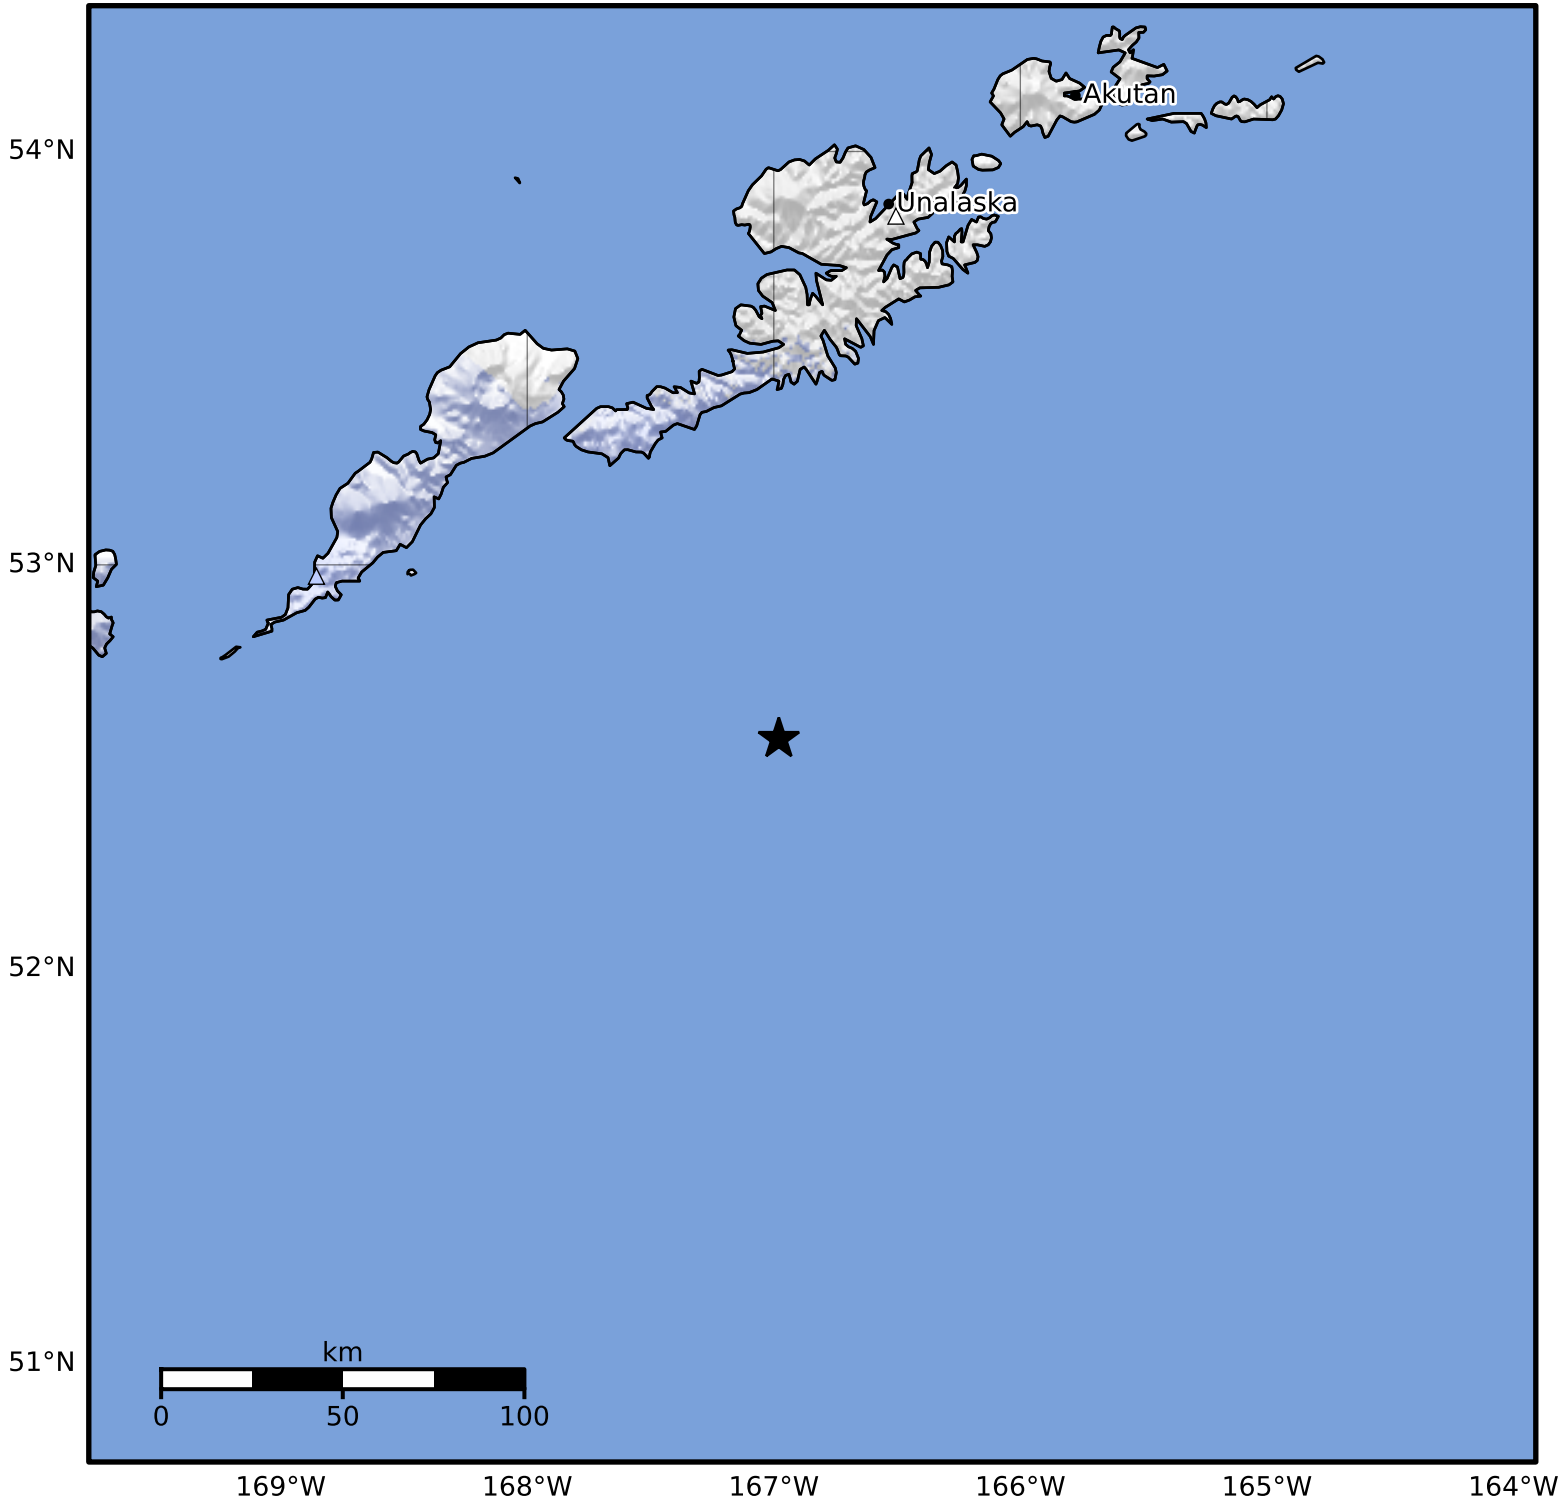

Macroseismic Intensity Map Alaska Earthquake Center
 ShakeMap: 133 km (83 miles) ESE of Nikolski
 May 18, 2024 23:27:41 UTC M3.9 N52.57 W166.98 Depth: 22.6km ID:ak0246e9kc1g

SHAKING	Not felt	Weak	Light	Moderate	Strong	Very strong	Severe	Violent	Extreme
DAMAGE	None	None	None	Very light	Light	Moderate	Moderate/heavy	Heavy	Very heavy
PGA(%g)	<0.0464	0.297	2.76	6.2	11.5	21.5	40.1	74.7	>139
PGV(cm/s)	<0.0215	0.135	1.41	4.65	9.64	20	41.4	85.8	>178
INTENSITY	I	II-III	IV	V	VI	VII	VIII	IX	X+

Scale based on Worden et al. (2012)

Version 1: Processed 2024-05-19T02:04:32Z

△ Seismic Instrument ○ Reported Intensity

★ Epicenter