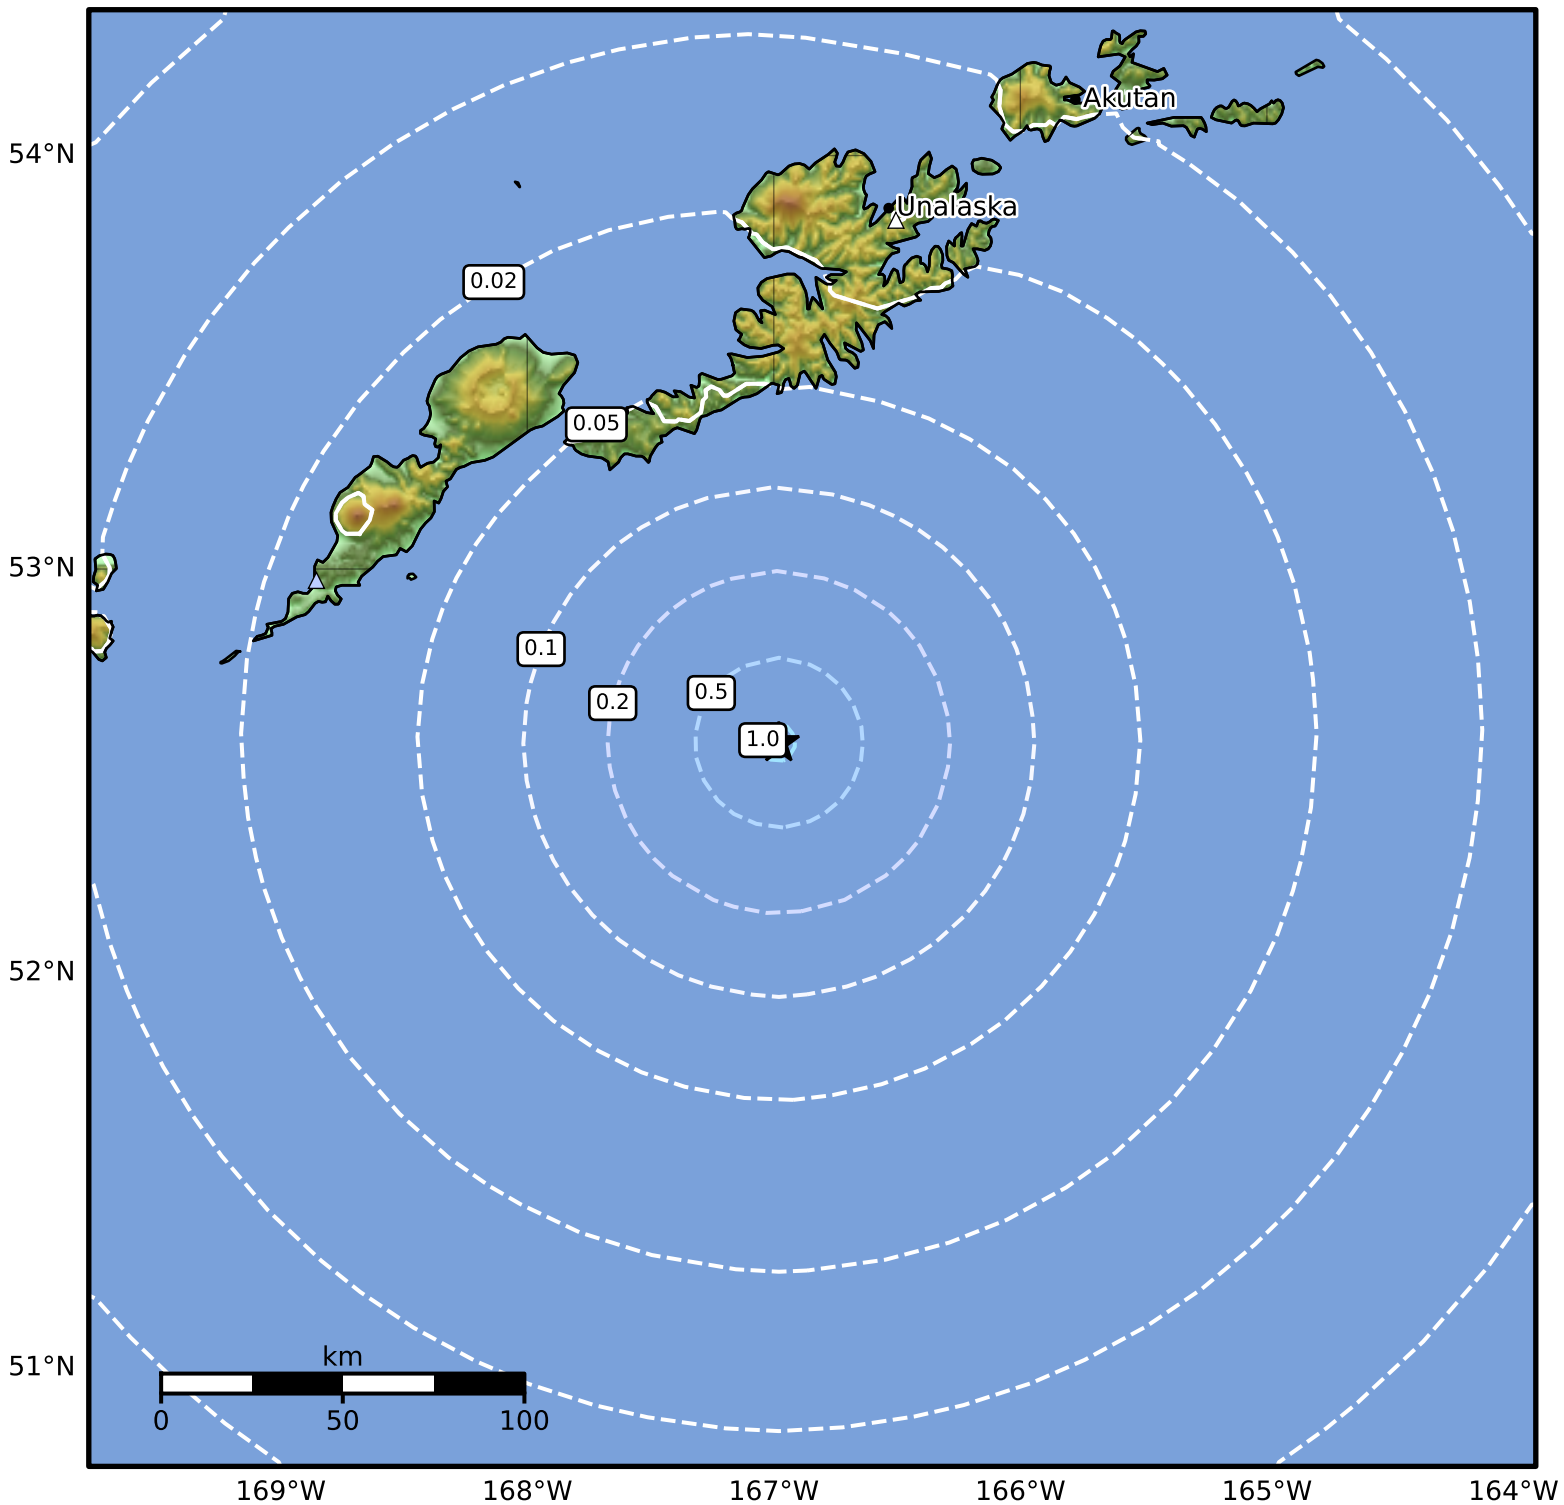

0.3 Second Peak Spectral Acceleration Map Alaska Earthquake Center
 ShakeMap: 133 km (83 miles) ESE of Nikolski
 May 18, 2024 23:27:41 UTC M3.9 N52.57 W166.98 Depth: 22.6km ID:ak0246e9kc1g

SA(0.3) (%g)	0.1	0.2	0.5	1	2	5	10	20	50	100	200
--------------	-----	-----	-----	---	---	---	----	----	----	-----	-----

Scale based on Worden et al. (2012)

Version 1: Processed 2024-05-19T02:04:32Z

△ Seismic Instrument ○ Reported Intensity

★ Epicenter