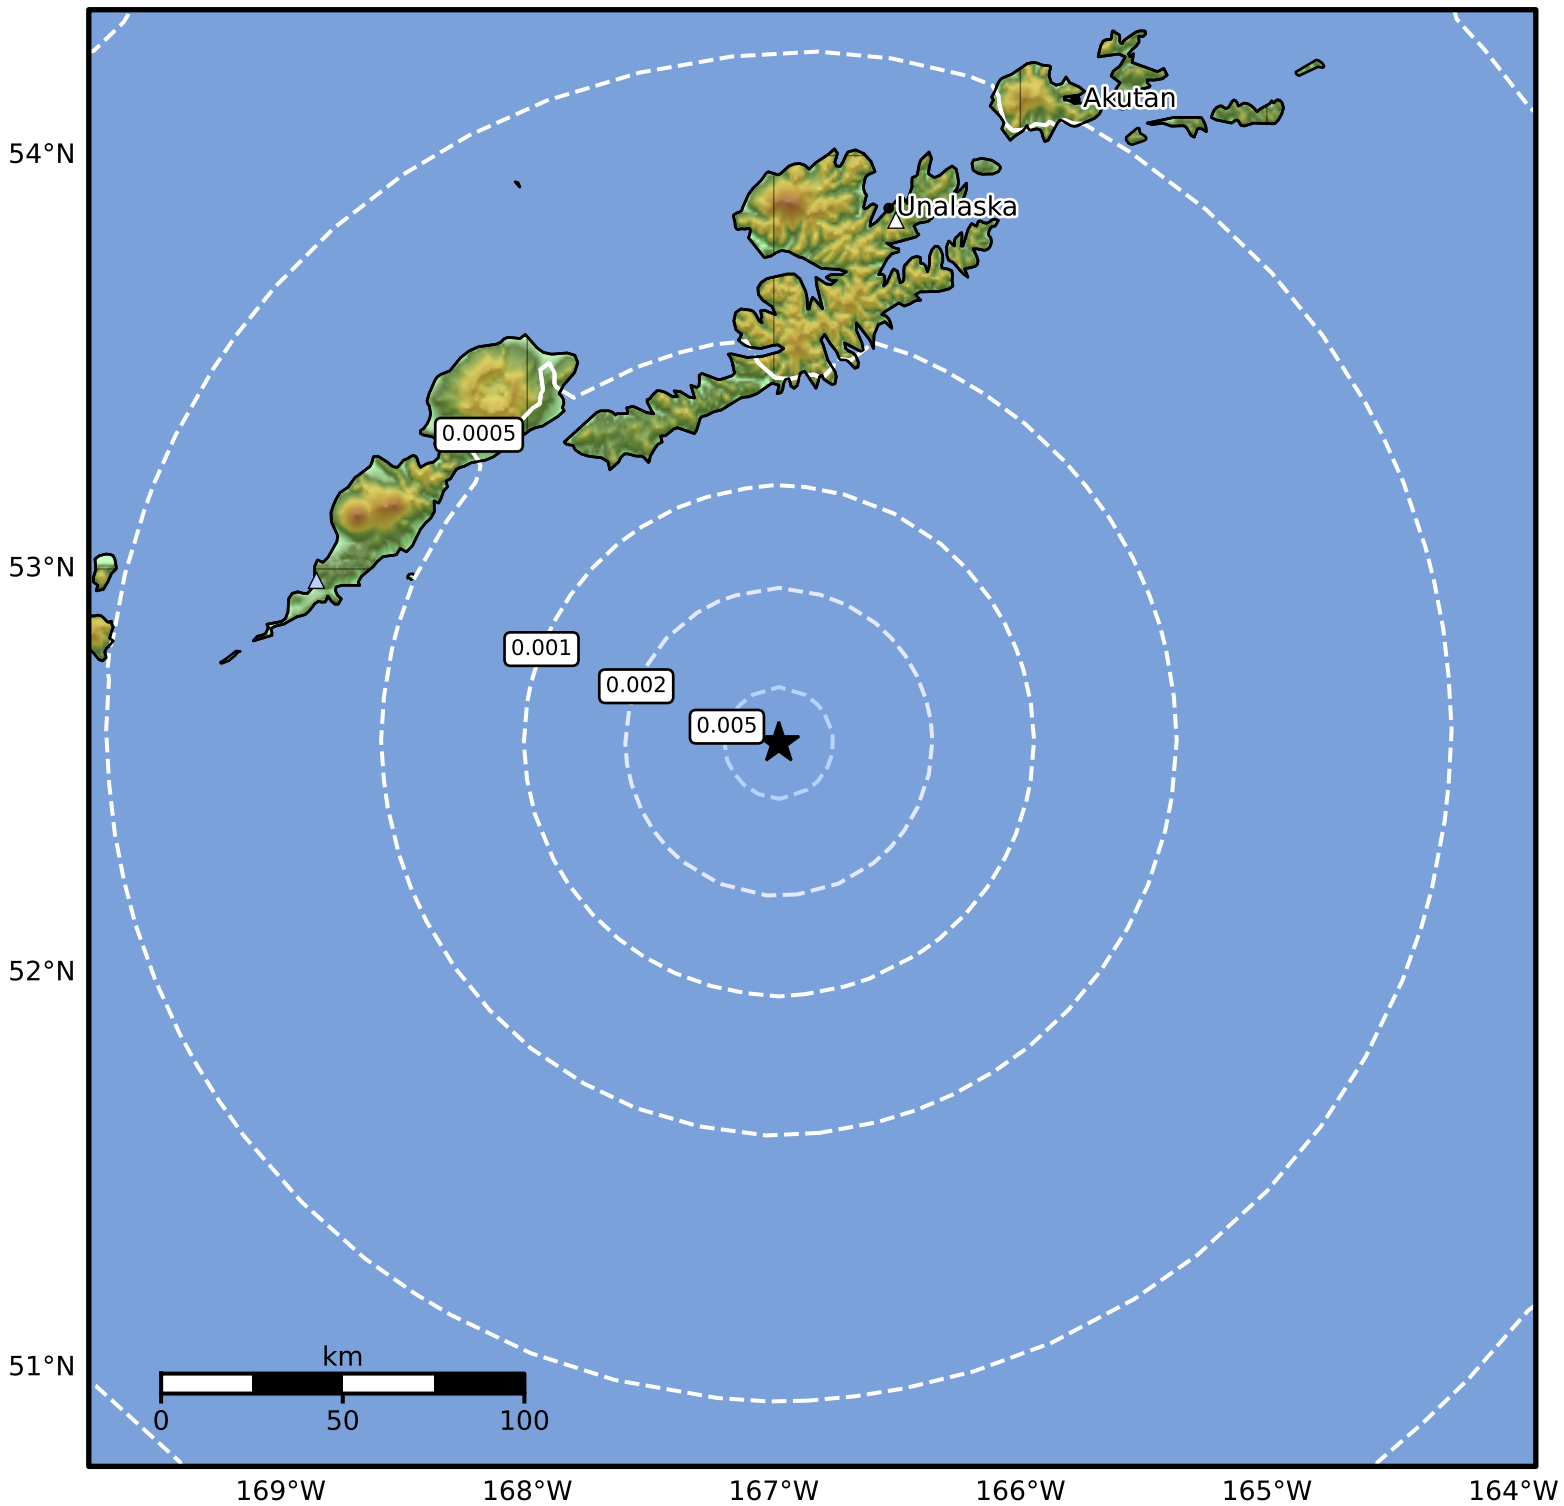

3.0 Second Peak Spectral Acceleration Map Alaska Earthquake Center
ShakeMap: 133 km (83 miles) ESE of Nikolski
May 18, 2024 23:27:41 UTC M3.9 N52.57 W166.98 Depth: 22.6km ID:ak0246e9kc1g

Scale based on Worden et al. (2012)

Version 1: Processed 2024-05-19T02:04:32Z

△ Seismic Instrument ○ Reported Intensity

★ Epicenter