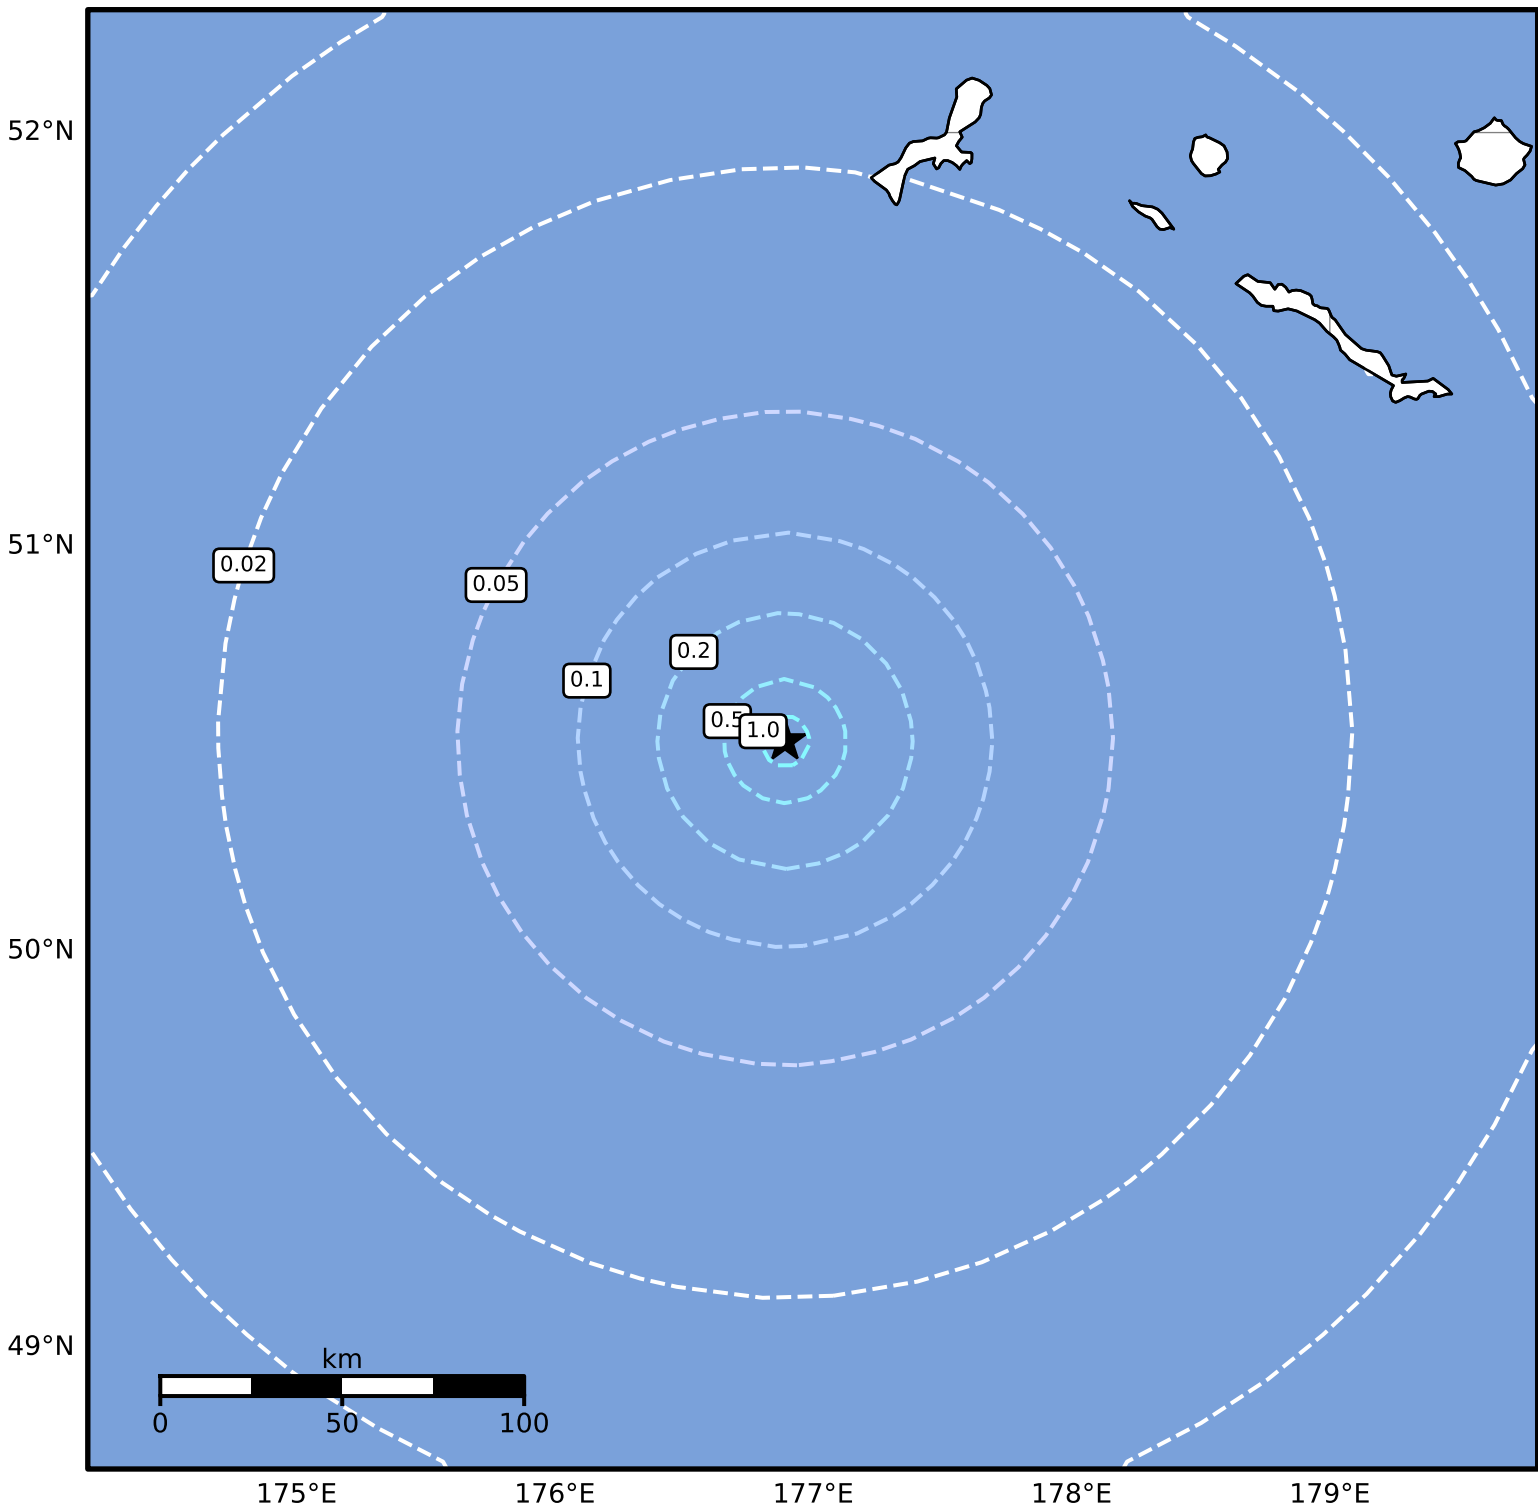

Peak Ground Velocity Map Alaska Earthquake Center
ShakeMap: 185 km (115 miles) SW of Amchitka
May 19, 2024 03:54:22 UTC M4.3 N50.52 E176.89 Depth: 11.6km ID:ak0246flcc6s

Scale based on Worden et al. (2012)

Version 2: Processed 2024-05-19T04:10:59Z

△ Seismic Instrument ○ Reported Intensity

★ Epicenter